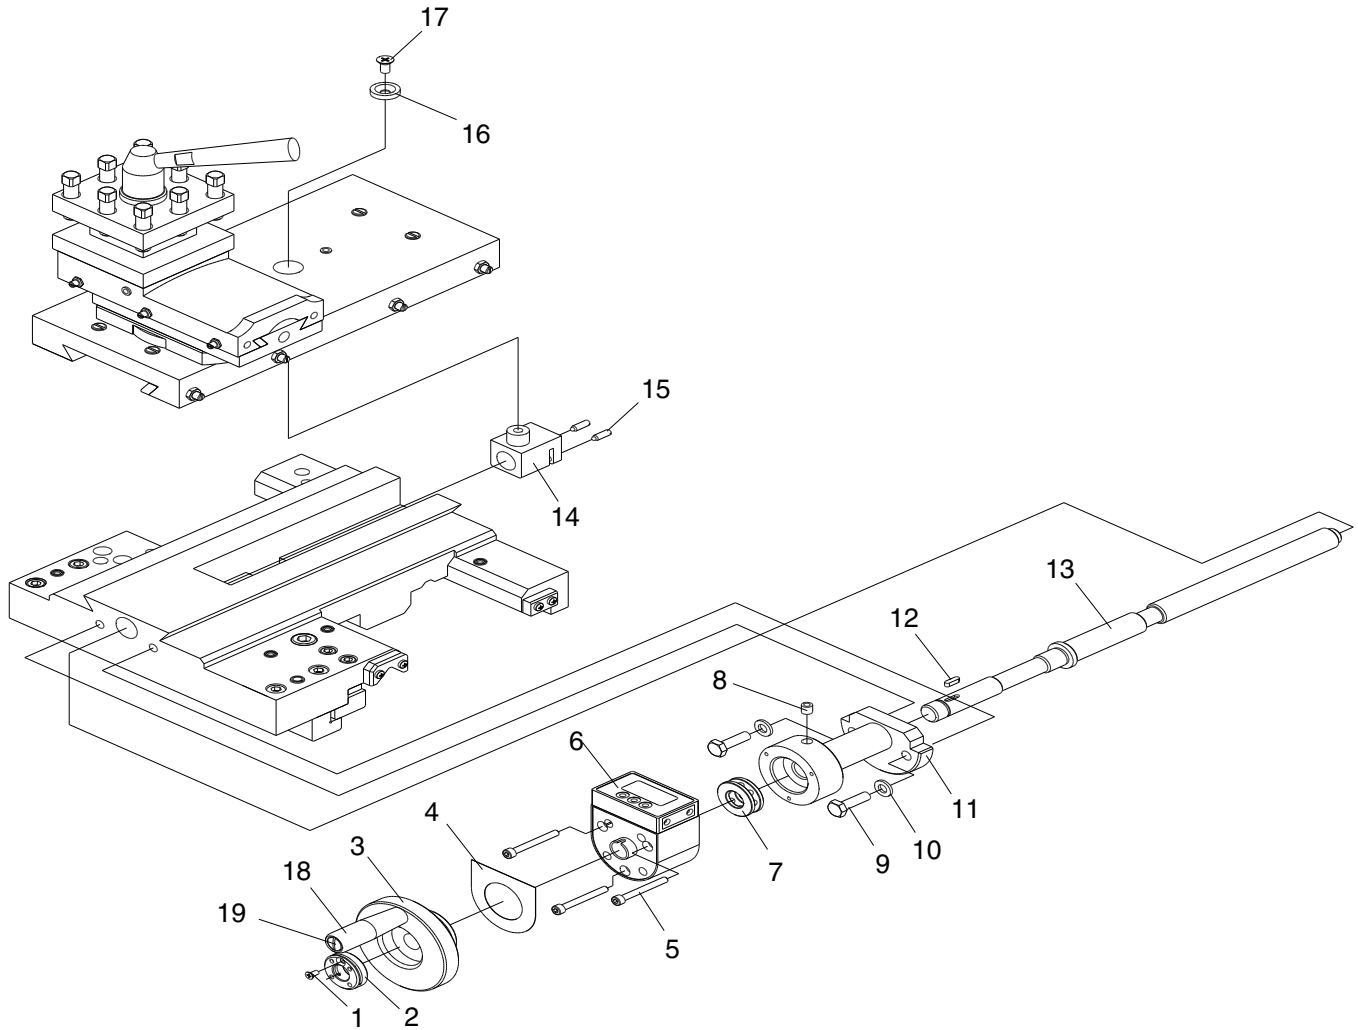

SECTION 3: PARTS

Cross Slide Breakdown

| REF | PART # | DESCRIPTION |
|-----|-----------|-------------------------|
| 1 | PH8176001 | FLAT HD SCREW M3-.6 X 6 |
| 2 | PH8176002 | ROUND NUT |
| 3 | PH8176003 | LARGE HANDWHEEL |
| 4 | PH8176004 | DRO BEAUTY STICKER |
| 5 | PH8176005 | CAP SCREW M3-.6 X 25 |
| 6 | PH8176006 | DRO |
| 7 | P51101 | THRUST BEARING 51101 |
| 8 | PH8176008 | BALL OILER ASSEMBLY 6MM |
| 9 | PB08M | HEX BOLT M6-1 X 20 |
| 10 | PW03M | FLAT WASHER 6MM |

| REF | PART # | DESCRIPTION |
|-----|-----------|--------------------------|
| 11 | PH8176011 | ADAPTER SHAFT |
| 12 | PK39M | KEY 3 X 3 X 10 |
| 13 | PH8176013 | LONG LEADSCREW |
| 14 | PH8176014 | BRASS LEADSCREW NUT |
| 15 | PSS22M | SET SCREW M4-.7 X 12 |
| 16 | PH8176016 | BUSHING |
| 17 | PH8176017 | FLAT HD SCREW M5-.8 X 10 |
| 18 | PH8176018 | HANDWHEEL HANDLE |
| 19 | PH8176019 | HANDLE SCREW |

Compound Slide Breakdown

| REF | PART # | DESCRIPTION |
|-----|-----------|-------------------------|
| 101 | PH8176001 | FLAT HD SCREW M3-.6 X 6 |
| 102 | PH8176002 | ROUND NUT |
| 103 | PH8176103 | SMALL HANDWHEEL |
| 104 | PH8176004 | DRO BEAUTY STICKER |
| 105 | PH8176005 | CAP SCREW M3-.6 X 25 |
| 106 | PH8176006 | DRO |
| 107 | PH8176107 | ADAPTER 2 |
| 108 | PSB23M | CAP SCREW M4-.7 X 12 |
| 109 | PH8176109 | ADAPTER 1 |
| 110 | PSB33M | CAP SCREW M5-.8 X 12 |

| REF | PART # | DESCRIPTION |
|-----|-----------|-------------------------|
| 111 | PK03M | KEY 3 X 3 X 8 |
| 112 | PH8176112 | SHORT LEADSCREW |
| 113 | PH8176113 | SLIDING BASE |
| 114 | PH8176114 | SMALL HANDWHEEL HANDLE |
| 115 | PRP76M | ROLL PIN 4 X 16 |
| 116 | PH8176116 | SPECIAL SCREW M6-1 X 16 |
| 117 | PH8176117 | ADAPTER PLATE |
| 118 | PH8176118 | CIRCULAR BASE |
| 119 | PB09M | HEX BOLT M8-1.25 X 20 |