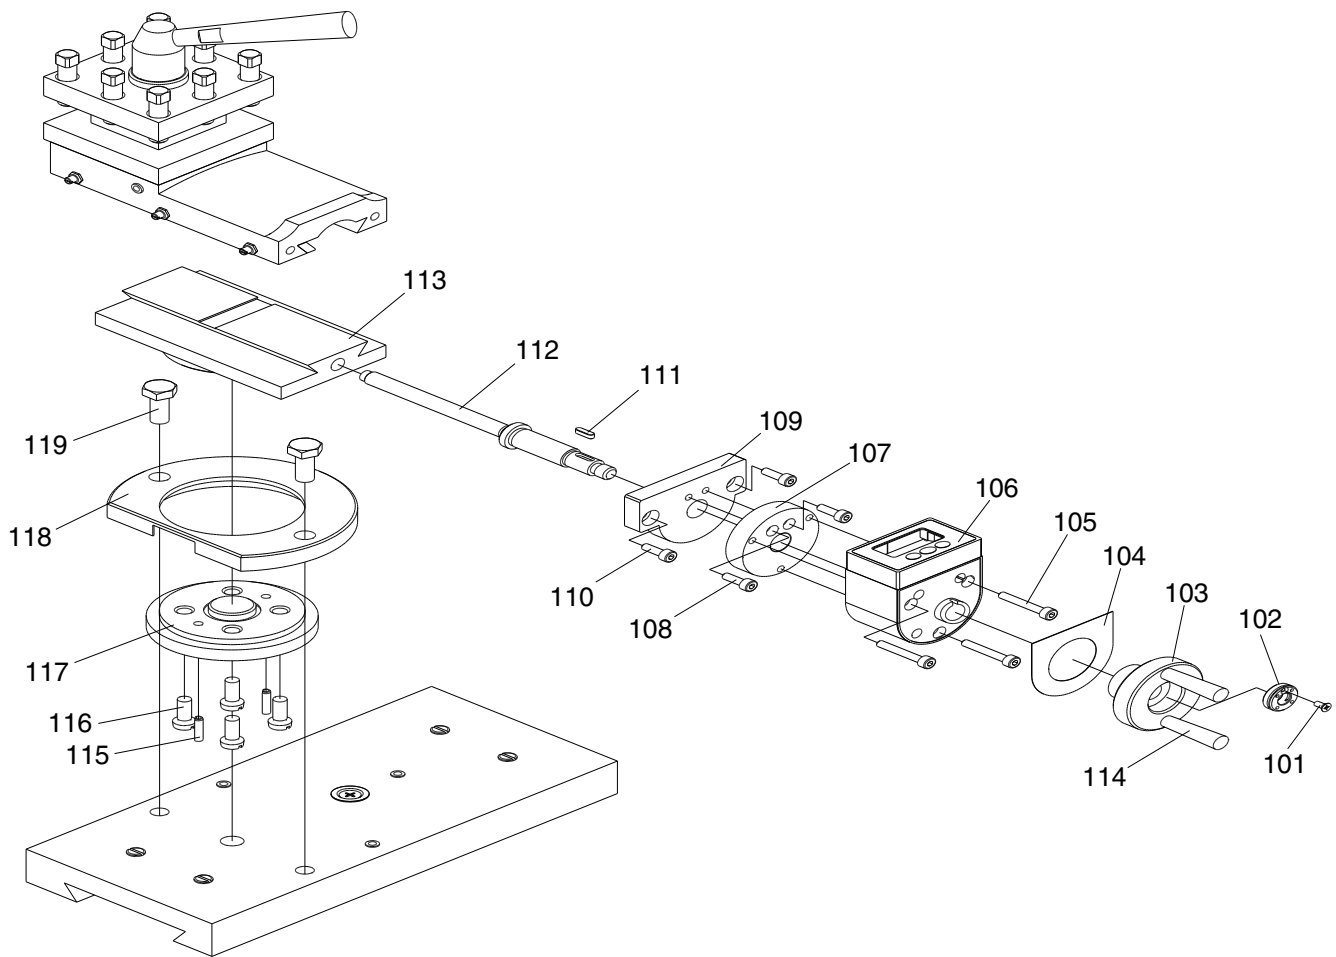

SECTION 3: PARTS

Cross Slide Breakdown

| REF | PART # | DESCRIPTION |
|-----|-----------|-------------------------|
| 1 | PH8176001 | FLAT HD SCREW M3-.6 X 6 |
| 2 | PH8176002 | ROUND NUT |
| 3 | PH8176003 | LARGE HANDWHEEL |
| 4 | PH8176004 | DRO BEAUTY STICKER |
| 5 | PH8176005 | CAP SCREW M3-.6 X 25 |
| 6 | PH8176006 | DRO |
| 7 | P51101 | THRUST BEARING 51101 |
| 8 | PH8176008 | BALL OILER ASSEMBLY 6MM |
| 9 | PB08M | HEX BOLT M6-1 X 20 |
| 10 | PW03M | FLAT WASHER 6MM |

| REF | PART # | DESCRIPTION |
|-----|-----------|--------------------------|
| 11 | PH8176011 | ADAPTER SHAFT |
| 12 | PK39M | KEY 3 X 3 X 10 |
| 13 | PH8176013 | LONG LEADSCREW |
| 14 | PH8176014 | BRASS LEADSCREW NUT |
| 15 | PSS22M | SET SCREW M4-.7 X 12 |
| 16 | PH8176016 | BUSHING |
| 17 | PH8176017 | FLAT HD SCREW M5-.8 X 10 |
| 18 | PH8176018 | HANDWHEEL HANDLE |
| 19 | PH8176019 | HANDLE SCREW |

Compound Slide Breakdown

| REF | PART # | DESCRIPTION |
|-----|-----------|-------------------------|
| 101 | PH8176001 | FLAT HD SCREW M3-.6 X 6 |
| 102 | PH8176002 | ROUND NUT |
| 103 | PH8176103 | SMALL HANDWHEEL |
| 104 | PH8176004 | DRO BEAUTY STICKER |
| 105 | PH8176005 | CAP SCREW M3-.6 X 25 |
| 106 | PH8176006 | DRO |
| 107 | PH8176107 | ADAPTER 2 |
| 108 | PSB23M | CAP SCREW M4-.7 X 12 |
| 109 | PH8176109 | ADAPTER 1 |
| 110 | PSB33M | CAP SCREW M5-.8 X 12 |

| REF | PART # | DESCRIPTION |
|-----|-----------|-------------------------|
| 111 | PK03M | KEY 3 X 3 X 8 |
| 112 | PH8176112 | SHORT LEADSCREW |
| 113 | PH8176113 | SLIDING BASE |
| 114 | PH8176114 | SMALL HANDWHEEL HANDLE |
| 115 | PRP76M | ROLL PIN 4 X 16 |
| 116 | PH8176116 | SPECIAL SCREW M6-1 X 16 |
| 117 | PH8176117 | ADAPTER PLATE |
| 118 | PH8176118 | CIRCULAR BASE |
| 119 | PB09M | HEX BOLT M8-1.25 X 20 |