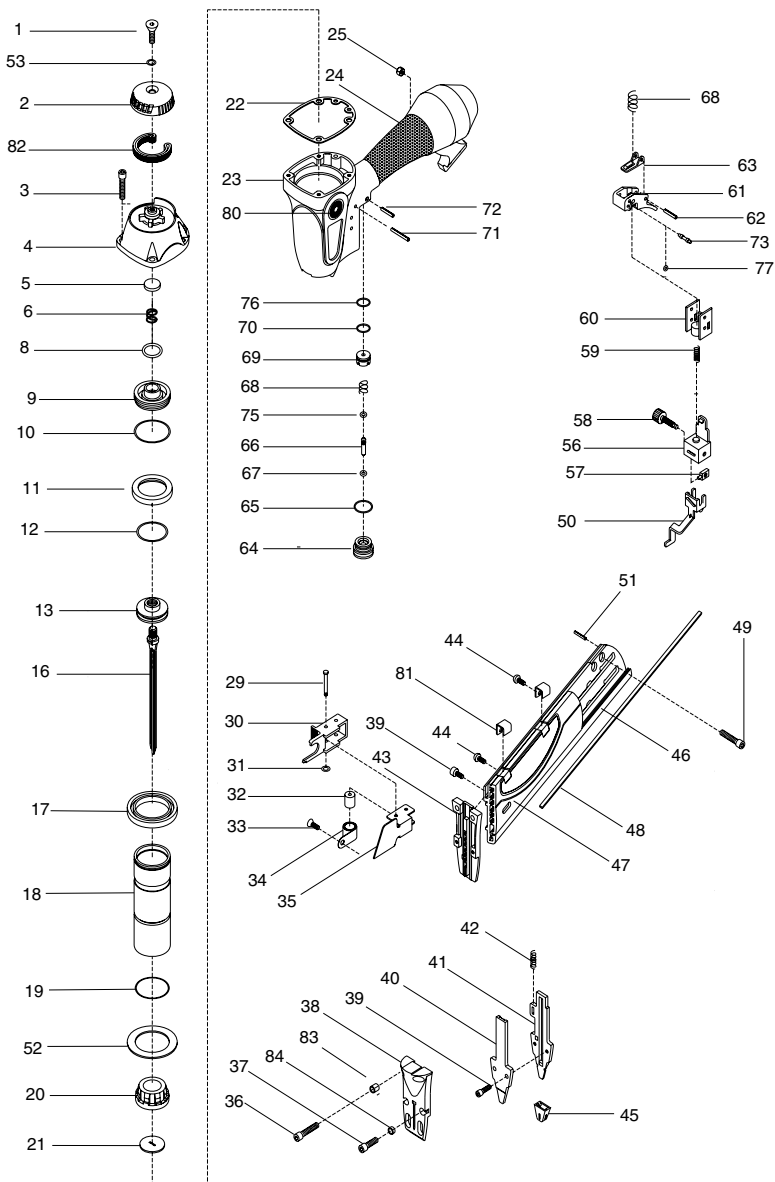

H7995 PARTS BREAKDOWN

* Not Shown: #85 Nailer Case, #86 Included Pneumatic Oil, #87 Included Nail Assortment, #88-89 Included Hex Wrenches, #90 Piston Repair Kit, #91 Machine Label.

H7995 PARTS LIST

REF PART #	DESCRIPTION
1	PFH43M FLAT HD SCR M6-1 X 10
2	PH7945002 EXHAUST COVER
3	PSB53M CAP SCREW M5-.8 X 18
4	PH7945004 CAP
5	PH7945005 SEAL
6	PH7945006 SPRING
8	PH7945008 O-RING
9	PH7945009 PISTON HEAD VALVE
10	PH7945010 O-RING
11	PH7945011 SEAL
12	PH7945012 O-RING
13	PH7946013 PISTON
16	PH7995016 DRIVER
17	PH7945017 COLLAR
18	PH7945018 CYLINDER
19	PH7945019 O-RING
20	PH7945020 BUMPER
21	PH7946021 SET PLATE
22	PH7945022 GASKET
23	PH7945023 NAILER BODY
24	PH7945024 RUBBER GRIP
25	PLN02M LOCK NUT M5-.8
29	PH7945029 STEPPED PIN
30	PH7945030 PUSHER GUIDE
31	PH7945031 O-RING
32	PH7945032 ROLLER
33	PFH27M FLAT HD SCR M4-.7 X 5
34	PH7945034 SPIRAL SPRING
35	PH7995035 PUSHER
36	PSB139M CAP SCREW M5-.8 X 22
37	PSB17M CAP SCREW M4-.7 X 10
38	PH7945038 NOSE COVER
39	PSB18M CAP SCREW M4-.7 X 8
40	PH7995040 DRIVER GUIDE PLATE
41	PH7945041 NOSE
42	PH7945042 SPRING
43	PH7995043 CORE TRIP
44	PSBS24M BUTTON HD CAP SCR M4-.7 X 10
45	PH7945045 RUBBER PAD
46	PH7995046 MAGAZINE