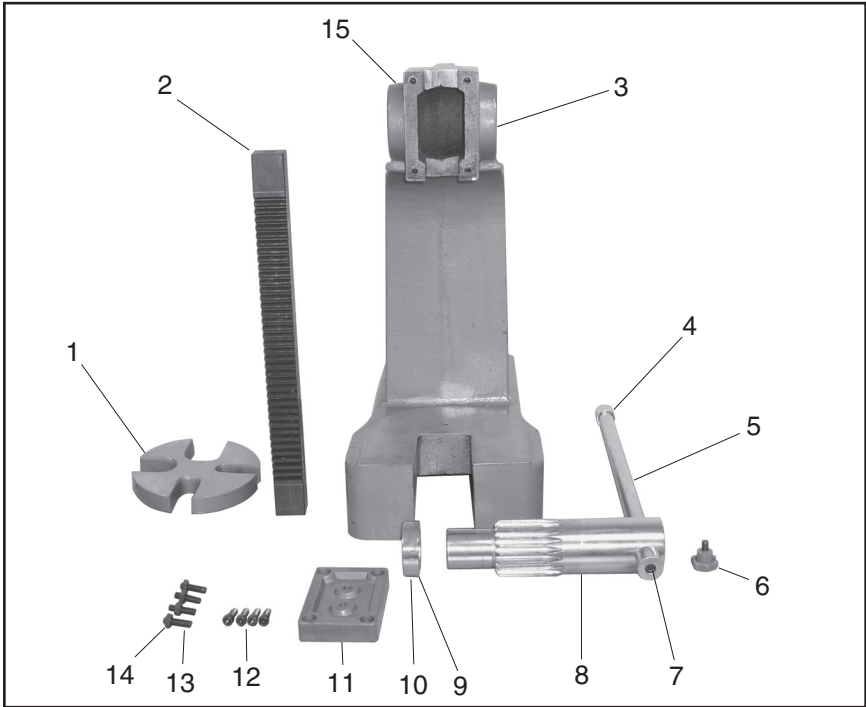

PARTS BREAKDOWN

H7830 Parts List

REF	PART #	DESCRIPTION
1	PH7830001	TABLE
2	PH7830002	RAM
3	PH7830003	CAST FRAME
4	PH7830004	HANDLE CAP
5	PH7830005	SLIDING HANDLE
6	PH7830006	LOCK KNOB M8-1.25 X 12
7	PSB02M	CAP SCREW M6-1 X 20
8	PH7830008	PINION
9	PH7830009	LOCK COLLAR
10	PSS20M	SET SCREW M8-1.25 X 8
11	PH7830011	RAM SUPPORT PLATE
12	PB26M	HEX BOLT M8-1.25 X 30
13	PSS19M	SET SCREW M8-1.25 X 30
14	PN03M	HEX NUT M8-1.25
15	PH7830015	OIL FITTING 6MM

H7831 Parts List

REF	PART #	DESCRIPTION
1	PH7830001	TABLE
2	PH7831002	RAM
3	PH7831003	CAST FRAME
4	PH7831004	HANDLE CAP
5	PH7831005	SLIDING HANDLE
6	PH7830006	LOCK KNOB M8-1.25 X 12
7	PSB02M	CAP SCREW M6-1 X 20
8	PH7831008	PINION
9	PH7831009	LOCK COLLAR
10	PSS20M	SET SCREW M8-1.25 X 8
11	PH7831011	RAM SUPPORT PLATE
12	PSB14M	CAP SCREW M8-1.25 X 20
13	PSS19M	SET SCREW M8-1.25 X 30
14	PN03M	HEX NUT M8-1.25
15	PH7830015	OIL FITTING 6MM