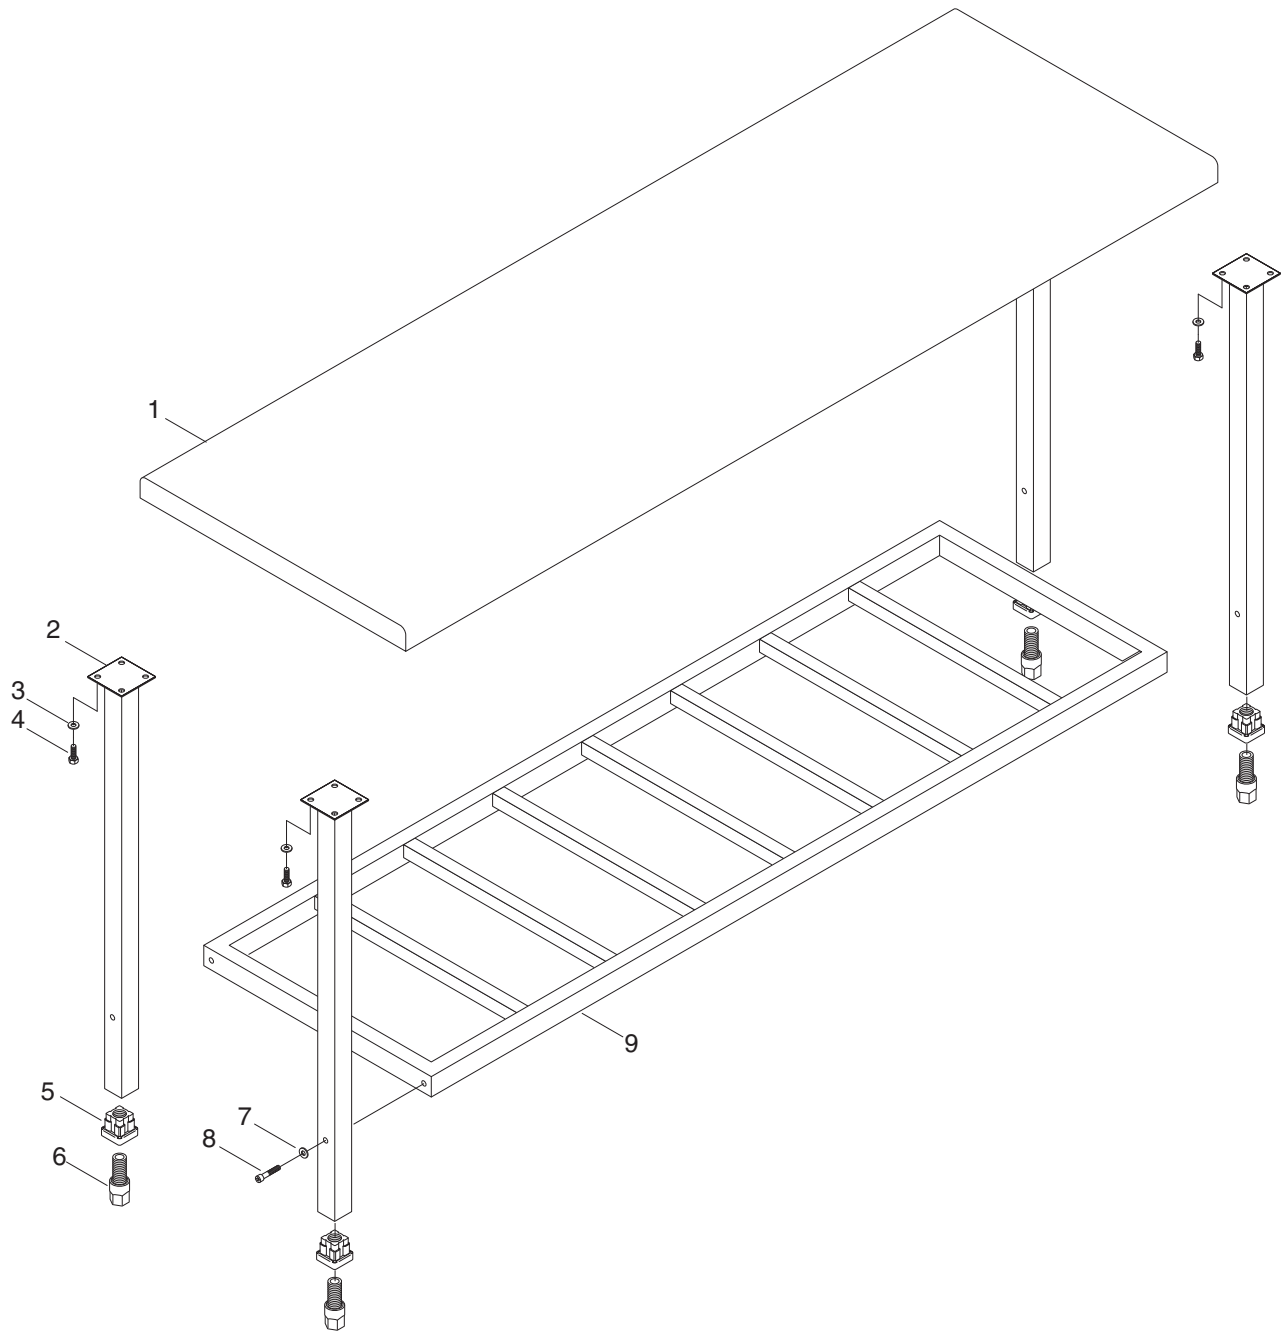

H7774 Parts Breakdown and List

REF	PART #	DESCRIPTION
1	PH7774001	TABLE TOP
2	PH7774002	LEG
3	PW01M	FLAT WASHER 8MM
4	PB84M	HEX BOLT M8-1.25 X 14
5	PH7774005	FOOT HOUSING
6	PH7774006	FOOT
7	PW01M	FLAT WASHER 8MM
8	PSB31M	CAP SCREW M8-1.25 X 25
9	PH7774009	SHELF