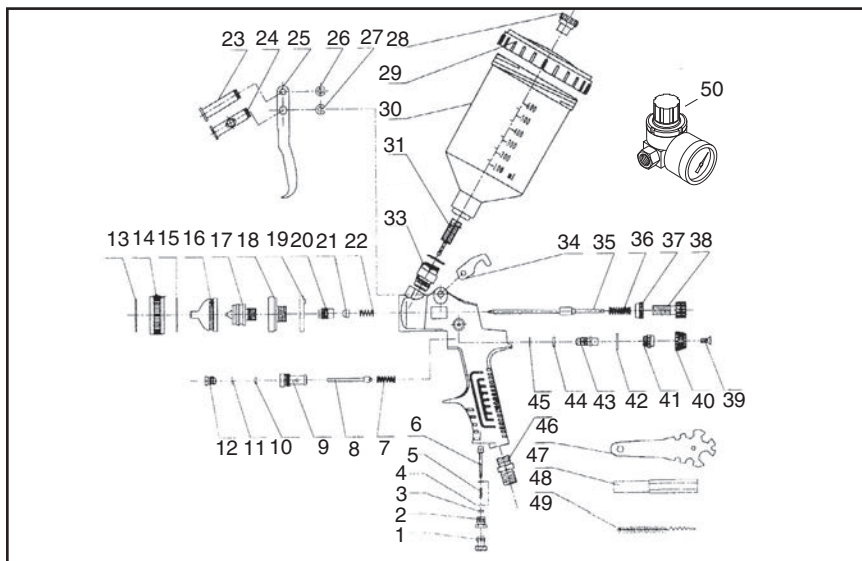

# Parts Breakdown

REF PART #	DESCRIPTION	REF PART #	DESCRIPTION		
1	PH7669001	AIR ADJUSTMENT SCREW	26	PH7669026	SNAP RETAINER
2	PH7669002	AIR ADJUSTMENT KNOB	27	PH7669027	SNAP RETAINER
3	PH7669003	O-RING	28	PH7669028	VENTILATOR HEAD
4	PH7669004	SPECIAL WASHER	29	PH7669029	CUP COVER
5	PH7669005	AIR VALVE SPRING	30	PH7669030	CUP 600ML
6	PH7669006	AIR INLET VALVE	31	PH7669031	FILTER
7	PH7669007	SWITCH SPRING	33	PH7669033	FLUID INLET JOINT
8	PH7669008	AIR VALVE BODY	34	PH7669034	HOOK
9	PH7669009	SWITCH KNOB	35	PH7669035	FLUID ADJ NEEDLE
10	PH7669010	O-RING	36	PH7669036	FLUID NEEDLE SPRING
11	PH7669011	SPECIAL WASHER	37	PH7669037	LOCK NUT
12	PH7669012	DIRECTION SCREW	38	PH7669038	FLUID ADJ KNOB
13	PH7669013	PIN SPRING	39	PH7669039	KNOB SCR
14	PH7669014	CAP NUT	40	PH7669040	PATTERN ADJ
15	PH7669015	FLUID CAP WASHER	41	PH7669041	PATTERN ADJ KNOB
16	PH7669016	ATOMIZATION CAP	42	PH7669042	SPECIAL WASHER
17	PH7669017	FLUID NOZZLE 1.4MM	43	PH7669043	PATTERN ADJ SCREW
18	PH7669018	BAFFLE	44	PH7669044	O-RING
19	PH7669019	BAFFLE WASHER	45	PH7669045	SNAP RETAINER
20	PH7669020	DIRECTION SCREW	46	PH7669046	AIR INLET JOINT
21	PH7669021	PAINT NEEDLE WASHER	47	PH7669047	TOOL WRENCH
22	PH7669022	LOCKING SPRING	48	PH7669048	BAFFLE WRENCH
23	PH7669023	TRIGGER LEVER 1	49	PH7669049	CLEANING BRUSH
24	PH7669024	TRIGGER LEVER 2	50	PH7669050	AIR REGULATOR
25	PH7669025	TRIGGER			