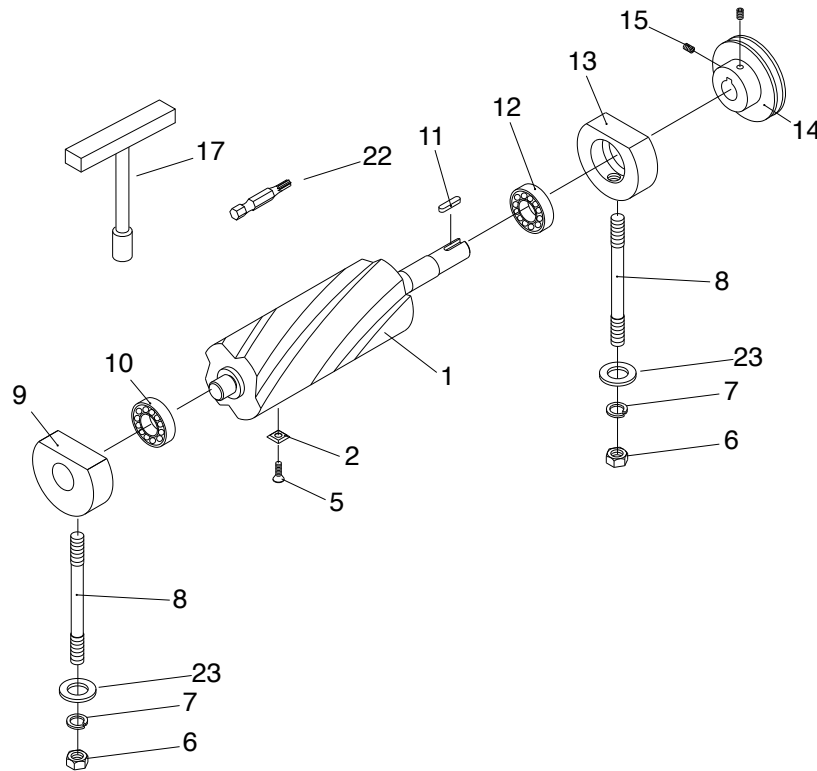

H7653/H7654 Parts Breakdown & List

H7653 Parts

REF	PART #	DESCRIPTION
1	PH7653001	SPIRAL CUTTERHEAD 6"
2	PH7653002	INDEXABLE INSERT 14 X 14 X 2
2-1	PH7653002-1	SET OF 10 INDEXABLE INSERTS
5	PH7653005	FLAT HD TORX SCR T20 M6-1 X 15
6	PH7653006	HEX NUT 3/8-24
7	PH7653007	LOCK WASHER 10MM
8	PH7653008	BEARING BLOCK STUD
9	PH7653009	BALL BEARING BLOCK
10	PH7653010	BALL BEARING 6202

REF	PART #	DESCRIPTION
11	PH7653011	KEY 5 X 5 X 30
12	PH7653012	BALL BEARING 6203
13	PH7653013	BALL BEARING BLOCK
14	PH7653014	PULLEY
15	PH7653015	SETScrew 1/4-20 X 3/8
17	PH7653017	T-HANDLE DRIVER 1/4"
22	PH7653022	TORX BIT T20
23	PH7653023	FLAT WASHER 10MM

H7654 Parts

REF	PART #	DESCRIPTION
1	PH7654001	SPIRAL CUTTERHEAD 8"
2	PH7654002	INDEXABLE INSERT 14 X 14 X 2
2-1	PH7654002-1	SET OF 10 INDEXABLE INSERTS
5	PH7654005	FLAT HD TORX SCR T20 M6-1 X 15
6	PH7654006	HEX NUT 3/8-24
7	PH7654007	LOCK WASHER 10MM
8	PH7654008	BEARING BLOCK STUD
9	PH7654009	BALL BEARING BLOCK
10	PH7654010	BALL BEARING 6204

REF	PART #	DESCRIPTION
11	PH7654011	KEY 5 X 5 X 35
12	PH7654012	BALL BEARING 6205
13	PH7654013	BALL BEARING BLOCK
14	PH7654014	PULLEY
15	PH7654015	SET SCREW 5/16-18 X 3/8
17	PH7654017	T-HANDLE DRIVER 1/4"
22	PH7654022	TORX BIT T20
23	PH7654024	FLAT WASHER 10MM