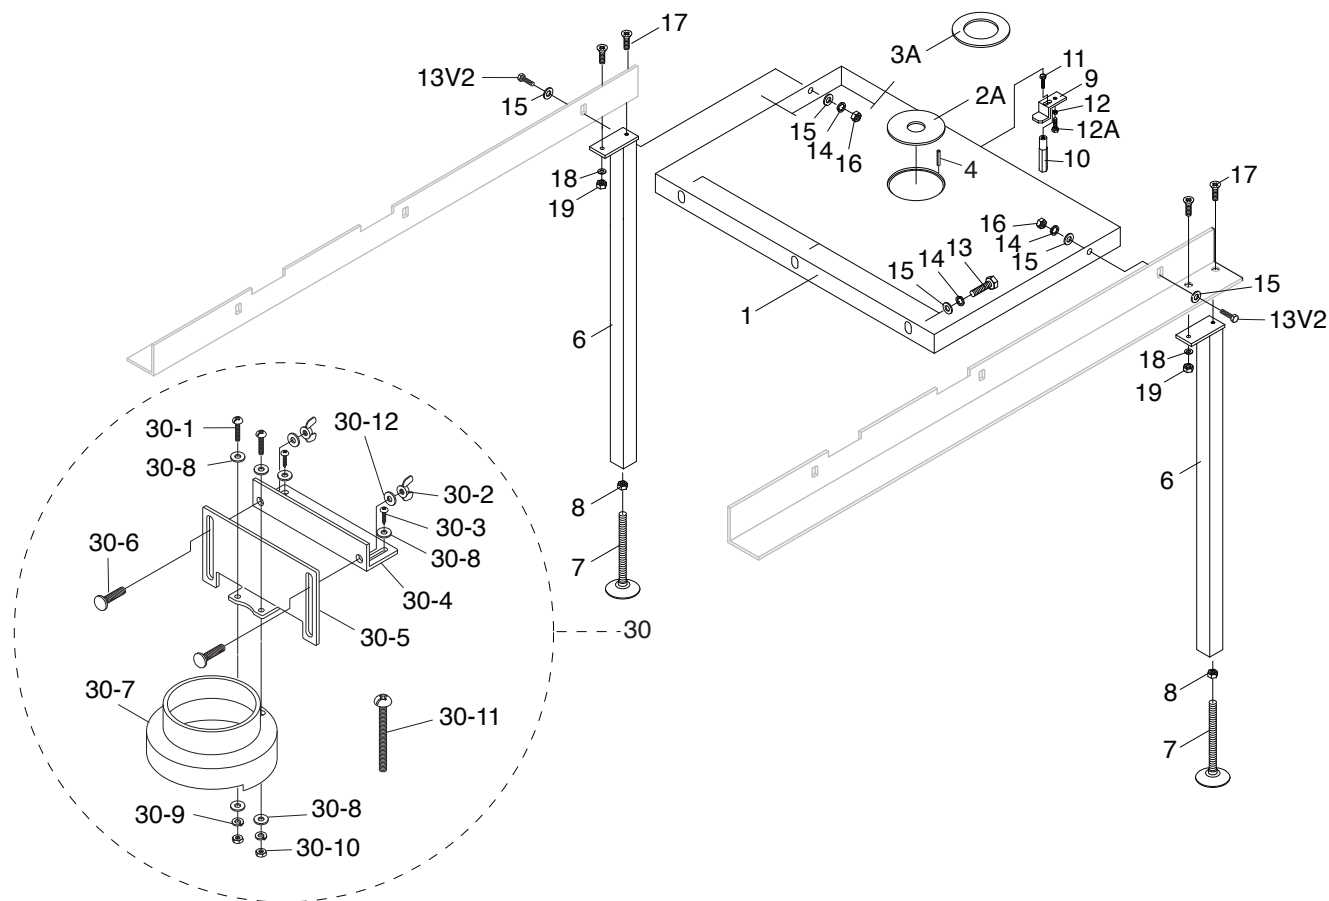

Main

REF	PART #	DESCRIPTION
1	PH7507001	ROUTER TABLE EXT WING
2A	PH7507002A	INSERT 29 X 99.8MM V2.07.05
3A	PH7507003A	INSERT 60 X 99.8MM V2.07.05
4	PH7507004	ROLL PIN 3 X 10
6	PH7507006	EXTENSION LEG
7	PH7507007	ADJUSTABLE FOOT
8	PH7507008	HEX NUT 1/2-12
9	PH7507009	ROUTER CLAMP
10	PH7507010	HOLD DOWN KNOB 1/4-20
11	PH7507011	HOLD DOWN HEX BOLT 1/4-20 X 2
12	PH7507012	HEX NUT 1/4-20
12A	PH7507012A	HEX BOLT 1/4-20 X 1
13	PH7507013	HEX BOLT 3/8-16 X 1-1/4
13V2	PH7507013V2	HEX BOLT 3/8-16 X 1-1/2 V2.06.23
14	PH7507014	LOCK WASHER 3/8
15	PH7507015	FLAT WASHER 3/8
16	PH7507016	HEX NUT 3/8-16

REF	PART #	DESCRIPTION
17	PH7507017	FLAT HD SCR 1/4-20 X 3/4
18	PH7507018	FLAT WASHER 1/4
19	PH7507019	HEX NUT 1/4-20
30	PH7507030	ROUTER GUARD ASSEMBLY
30-1	PH7507030-1	PHLP HD SCR 8-32 X 5/8
30-2	PH7507030-2	WING NUT 1/4-20
30-3	PH7507030-3	WOOD SCREW #8 X 3/4
30-4	PH7507030-4	HORIZONTAL BRACKET
30-5	PH7507030-5	VERTICAL BRACKET
30-6	PH7507030-6	CARRIAGE BOLT 1/4-20 X 1/2
30-7	PH7507030-7	CLEAR GUARD
30-8	PH7507030-8	FLAT WASHER #8
30-9	PH7507030-9	LOCK WASHER #8
30-10	PH7507030-10	HEX NUT 8-32
30-11	PH7507030-11	PHLP HD SCR 10-24 X 2-1/2
30-12	PH7507030-12	FLAT WASHER 1/4