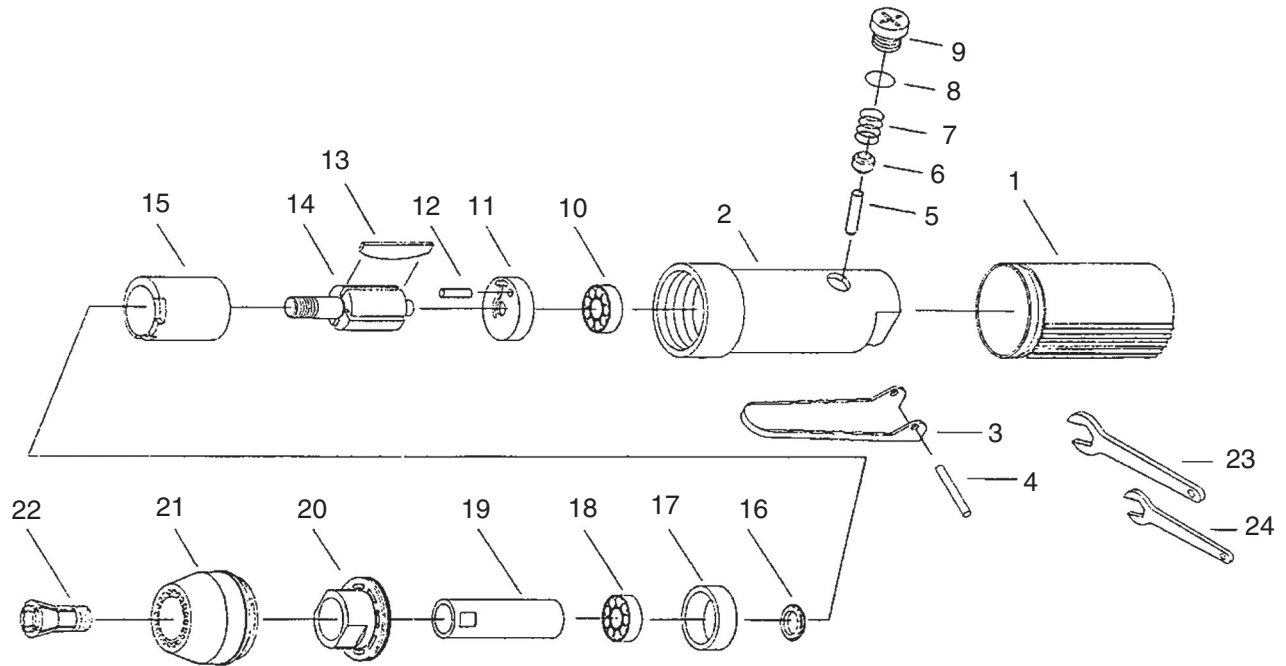

# H6193 Parts Breakdown and List

REF	PART #	DESCRIPTION
1	PH6193001	HOUSING COVER
2	PH6193002	HOUSING
3	PH6193003	THROTTLE LEVER
4	PH6193004	LEVER PIN
5	PH6193005	VALVE PIN
6	PH6193006	VALVE
7	PH6193007	COMPRESSION SPRING
8	PH6193008	O-RING
9	PH6193009	VALVE CAP
10	PH6193010	BALL BEARING
11	PH6193011	REAR END PLATE
12	PH6193012	PIN

REF	PART #	DESCRIPTION
13	PH6193013	ROTOR BLADE
14	PH6193014	ROTOR
15	PH6193015	CYLINDER
16	PH6193016	BEARING SPACER
17	PH6193017	FRONT END PLATE
18	PH6193018	BEARING
19	PH6193019	SPINDLE
20	PH6193020	RETAINER
21	PH6193021	HOUSING CAP
22	PH6193022	COLLET
23	PH6193023	WRENCH 12MM
24	PH6193024	WRENCH 11MM