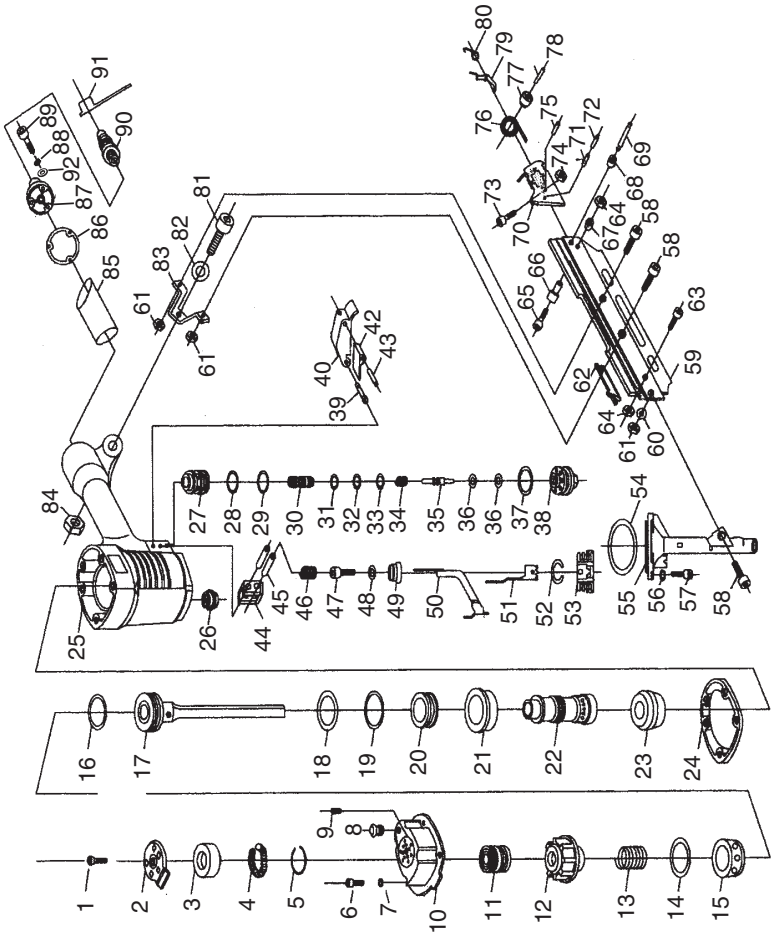

H6146 PARTS BREAKDOWN

H6146 PARTS LIST

PART #	DESCRIPTION	REF PART #	DESCRIPTION		
1	PH6146001	SPCL CAP SCR M8-1.25 X 30	47	PSB03M	CAP SCREW M5-.8 X 8
2	PH6146002	AIR DEFLECTOR	48	PW02M	FLAT WASHER 5MM
3	PH6146003	RUBBER WASHER	49	PH6146049	ADJUSTING NUT
4	PH6146004	SPRING	50	PH6146050	SAFETY YOKE
5	PH6146005	SPRING WIRE	51	PH6146051	SAFETY NOSE
6	PSB06M	CAP SCREW M6-1 X 25	52	PH6146052	COPPER COLLAR
7	PLW03M	LOCK WASHER 6MM	53	PH6146053	SAFETY NOSE CASE
8	PH6146008	CYLINDER CORE	54	PH6146054	O-RING 61.5 X 1.8
9	PSS07M	SET SCREW M5-.8 X 5	55	PH6146055	DRIVER GUIDE
10	PH6146010	CYLINDER COVER	56	PLW04M	LOCK WASHER 8MM
11	PH6146011	HEAD VALVE PISTON	57	PSB13M	CAP SCREW M8-1.25 X 30
12	PH6146012	SPRING SEAT	58	PS14M	PHLP HD SCR M6-1 X 12
13	PH6146013	COMPRESSION SPRING	59	PH6146059	MAGAZINE
14	PH6146014	O-RING 56.7 X 3	60	PW03M	FLAT WASHER 6MM
15	PH6146015	COLLAR	61	PLN03M	LOCK NUT M6-1
16	PH6146016	O-RING 42.3 X 5	62	PH6146062	DRIVE NAIL BAR
17	PH6146017	PISTON	63	PSB18M	CAP SCREW M4-.7 X 8
18	PH6146018	O-RING 57.5 X 3	64	PLN01M	LOCK NUT M4-.7
19	PH6146019	O-RING 88 X 3	65	PSB46M	CAP SCREW M4-.7 X 40
20	PH6146020	FIXED RING	66	PH6146066	SAFETY PIPE
21	PH6146021	SEALING RING	67	PH6146067	SAFETY PIPE CASE
22	PH6146022	CYLINDER	68	PH6146068	PIN CASE
23	PH6146023	BUMPER	69	PRP23M	ROLL PIN 4 X 44
24	PH6146024	GASKET	70	PH6146070	PUSHER
25	PH6146025	BODY	71	PH6146071	PIN 3 X 20
26	PH6146026	RUBBER WASHER	72	PH6146072	PIN 5 X 20
27	PH6146027	TRIGGER VALVE SEAT	73	PSB93M	CAP SCREW M3-.5 X 14
28	PH6146028	O-RING 15 X 2.65	74	PN07M	HEX NUT M3-.5
29	PH6146029	O-RING 17 X 1.5	75	PH6146075	PIN 4 X 30
30	PH6146030	TRIGGER VALVE GUIDE	76	PH6146076	TORSION SPRING
31	PH6146031	O-RING 6.2 X 1.8	77	PH6146077	SPRING CORE
32	PH6146032	O-RING 6.4 X 2	78	PH6146078	PIN 5 X 12
33	PH6146033	O-RING 9 X 1.8	79	PH6146079	RELEASE LATCH
34	PH6146034	SWITCH SPRING	80	PH6146080	TORSION SPRING
35	PH6146035	SWITCH PIPE	81	PSB38M	CAP SCREW M5-.8 X 25
36	PH6146036	O-RING 2.5 X 1.5	82	PW02M	FLAT WASHER 5MM
37	PH6146037	O-RING 20.3 X 2.3	83	PH6146083	FIXED SEAT
38	PH6146038	SWITCH SEAT	84	PLN02M	LOCK NUT M5-.8
39	PH6146039	TRIGGER PIN	85	PH6146085	RUBBER HANDLE CASE
40	PH6146040	TRIGGER	86	PH6146086	GASKET
42	PH6146042	SAFETY SPACER	87	PH6146087	END CAP
43	PRP02M	ROLL PIN 3 X 16	88	PLW01M	LOCK WASHER 5MM
44	PH6146044	SAFETY GUIDE	89	PSB15M	CAP SCREW M5-.8 X 20
45	PH6146045	PIN 3 X 25	90	PH6146090	1/4" NPT MALE CONNECT
46	PH6146046	COMPRESSION SPRING	91	PH6146091	AIR PLUG COVER
			92	PW02M	FLAT WASHER 5MM