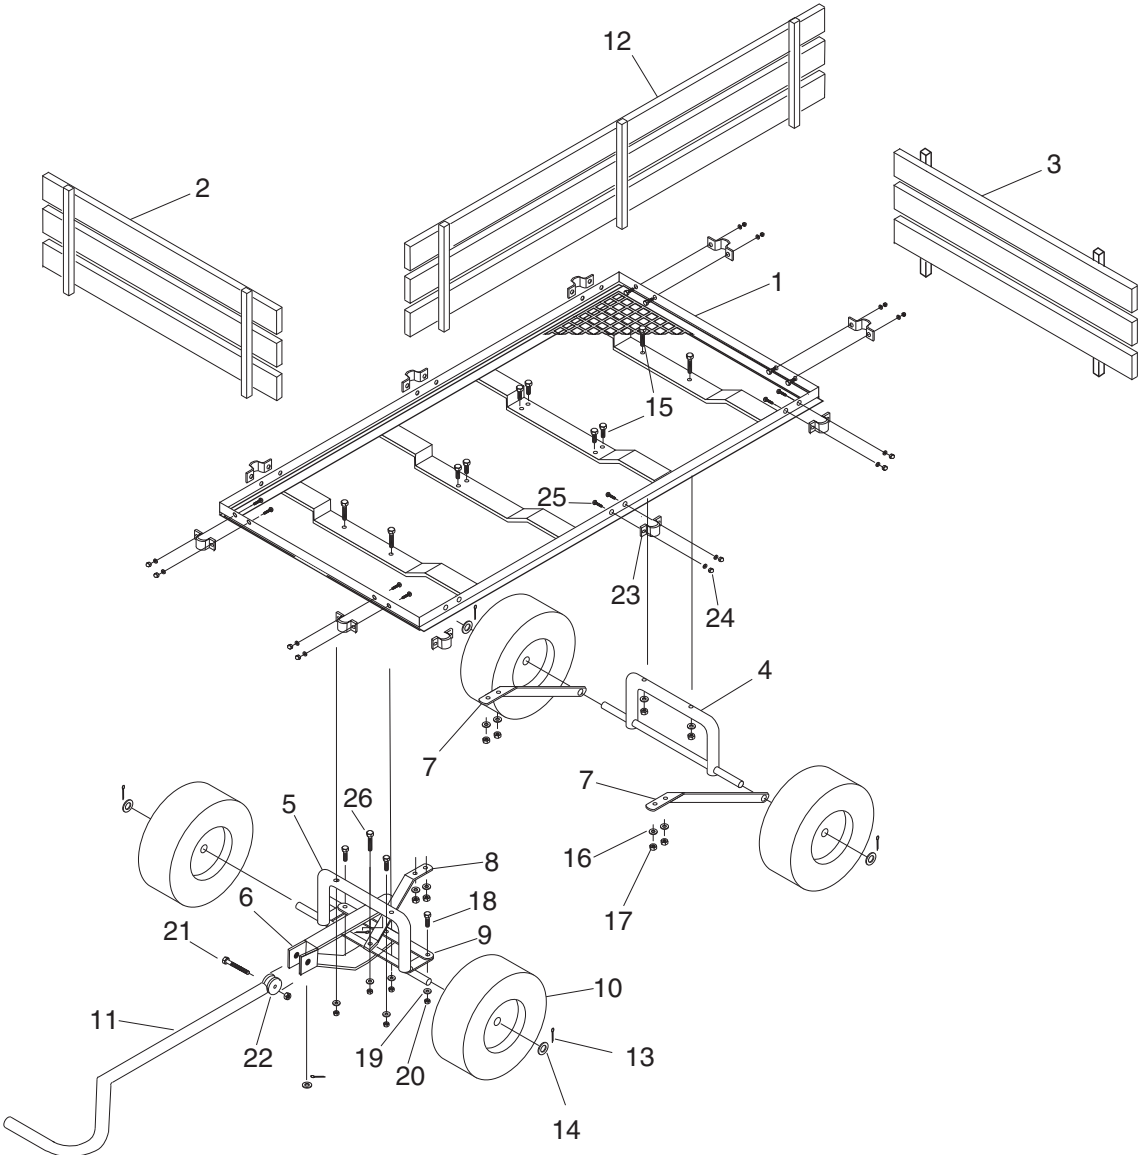

# H3029 Parts Breakdown and List

REF	PART #	DESCRIPTION
1	PH3029001	BED
2	PH3029002	FRONT PANEL
3	PH3029003	REAR PANEL
4	PH3029004	REAR AXLE ASSEMBLY
5	PH3029005	FRONT AXLE ASSEMBLY
6	PH3029006	STEERING BRACKET
7	PH3029007	REAR AXLE BRACES
8	PH3029008	STEERING BRACE
9	PH3029009	STEERING BAR
10	PH3029010	TIRES 4.10/3.50
11	PH3029011	PULL HANDLE
12	PH3029012	SIDE PANEL
13	PH3029013	COTTER PIN 3 X 40

REF	PART #	DESCRIPTION
14	PW08M	FLAT WASHER 16MM
15	PB09M	HEX BOLT M8-1.25 X 20
16	PW01M	FLAT WASHER 8MM
17	PLN04M	LOCK NUT M8-1.25
18	PB83M	HEX BOLT M6-1 X 16
19	PW03M	FLAT WASHER 6MM
20	PLN03M	LOCK NUT M6-1
21	PH3029021	SLOT HEAD SCREW M8-1.25 X 60
22	PH3029022	PLASTIC COUPLING
23	PH3029023	METAL BRACKET
24	PN35M	ACORN NUT M6-1
25	PFH38M	FLAT HD SCR M6-1 X 16
26	PB08M	HEX BOLT M6-1 X 20