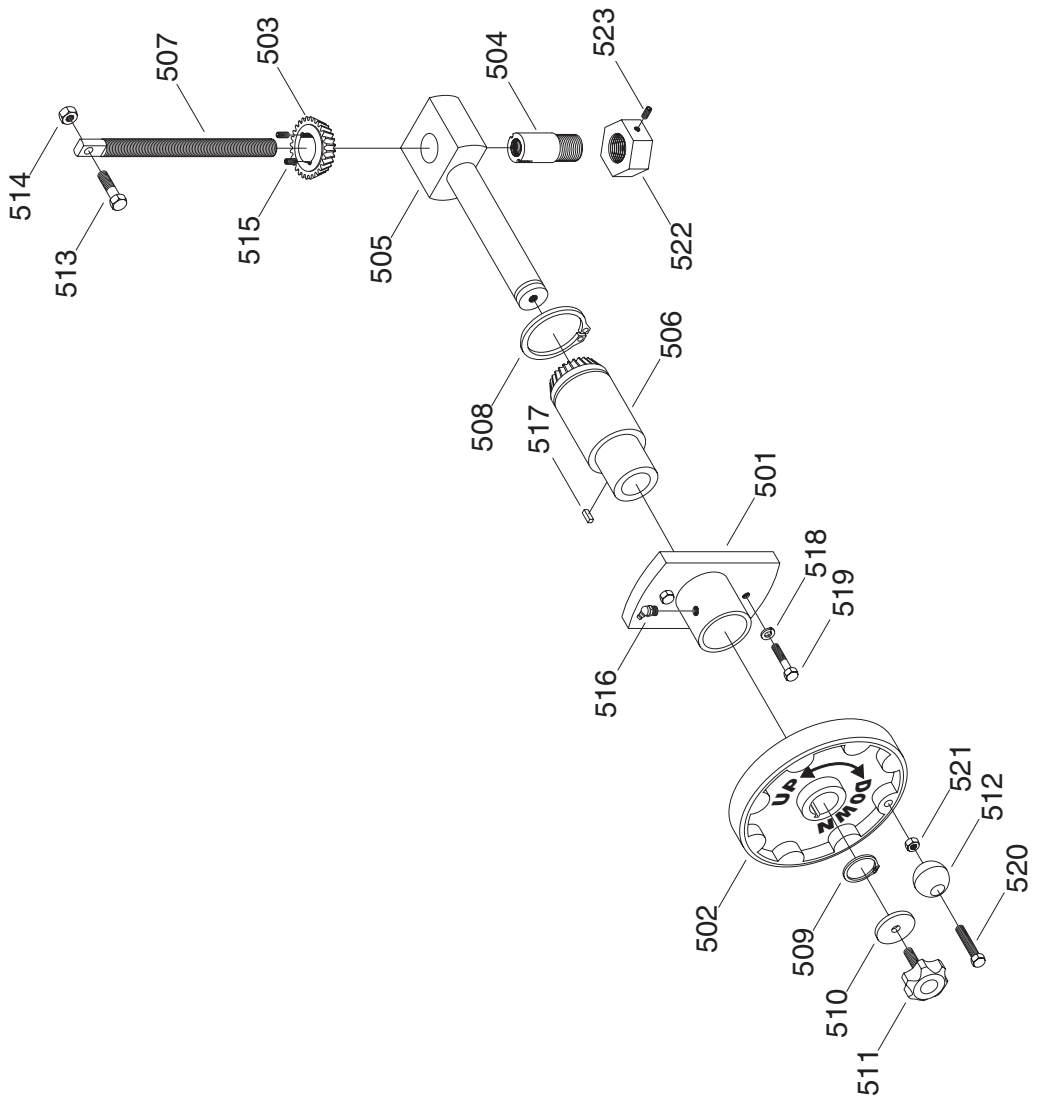

G9861 14" JOINTER