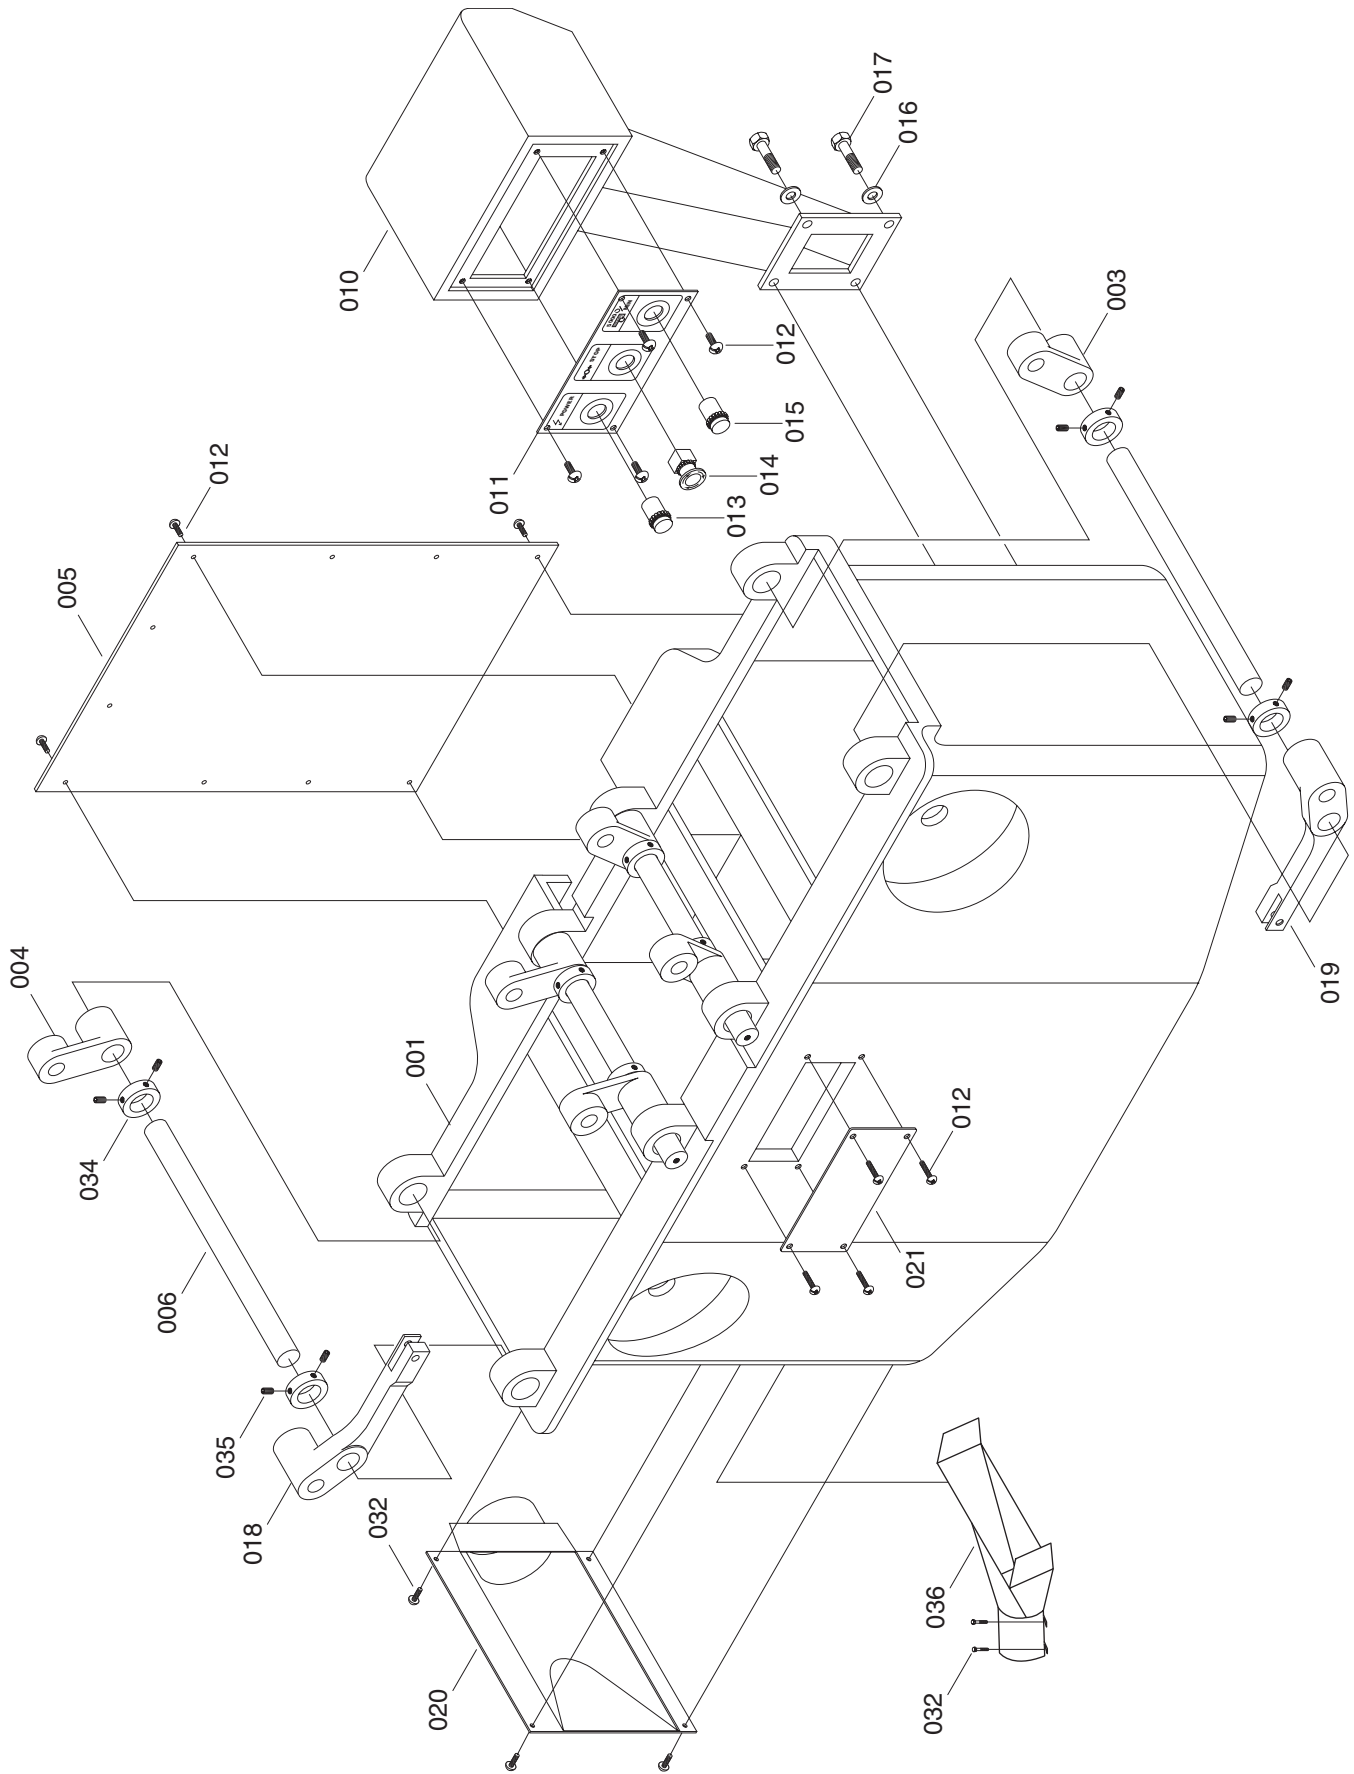

G9861 14" JOINTER

G9861 14" JOINTER

Ref#	Part#	Description
001	P9861001	BASE
002	P9861002	FENCE SEAT
003	P9859003	TABLE SUPPORT
004	P9859005	TABLE SUPPORT
005	P9859011	BASE COVER
006	P9861006	TABLE SPINDLE
007	P9859006	FRONT HOUSING
008	P9859008	LEFT REAR HOUSING
009	P9859007	RIGHT REAR HOUSING
010	P9859012	SWITCH BOX
011	P9859013	SWITCH COVER PLATE
012	PS39M	PHLP HD SCR M8-1.25 X 10
013	P9859016	SWITCH (WHITE)
014	P9859015	SWITCH (RED)
015	P9859014	SWITCH (GREEN)
016	PW01	FLAT WASHER 1/2"
017	PB12M	HEX BOLT M12-1.75 X 55
018	P9859010	TABLE LIFTING ARM
019	P9859004	TABLE LIFTING ARM
020	P9861020	DUST HOOD
021	P9859031	FRONT COVER PLATE
022	PK55M	KEY 10 X 8 X 300
023	P9859019	SLIDE NUT
024	PW07	FLAT WASHER 5/16"
025	PB07M	HEX BOLT M8-1.25 X 25
026	PW02	FLAT WASHER 3/8"
027	P9859029	LOCK KNOB
028	PLW06	LOCK WASHER 5/8"
029	PW08M	FLAT WASHER M16
030	PB72M	HEX BOLT M16-1.75 X 30
031	PS42M	PHLP HD SCR M6-1.0 X 10
032	PB02M	HEX BOLT M6-1.0 X 12
033	P9861033	INDEX
034	P9859033	STOP COLLAR
035	PSS20M	SET SCREW M8-1.0 X 8
036	P9861036	DUST CHUTE
037	P9861037	PIN
101	P9861101	CUTTERHEAD
102	P9859102	HOUSING HEAD AXLE BOX (R.H.)
103	P9859103	HOUSING
104	P9859104	BEARING 6305-VV
105	P9859105	CIRCULAR NUT
106	P9859106	CUTTERHEAD BELT WHEEL
107	P9859107	CUTTERHEAD STOP PLATE
108	P9859108	CUTTERHEAD COVER (SMALL)
109	P9859109	CUTTERHEAD COVER (SMALL)
110	P9859110	OIL FEEDER 1/16"
111	PLW06M	LOCK WASHER M10
112	PB14M	HEX BOLT M10-1.5 X 35
113	PS11M	PHLP HD SCR M6-1.0 X 16