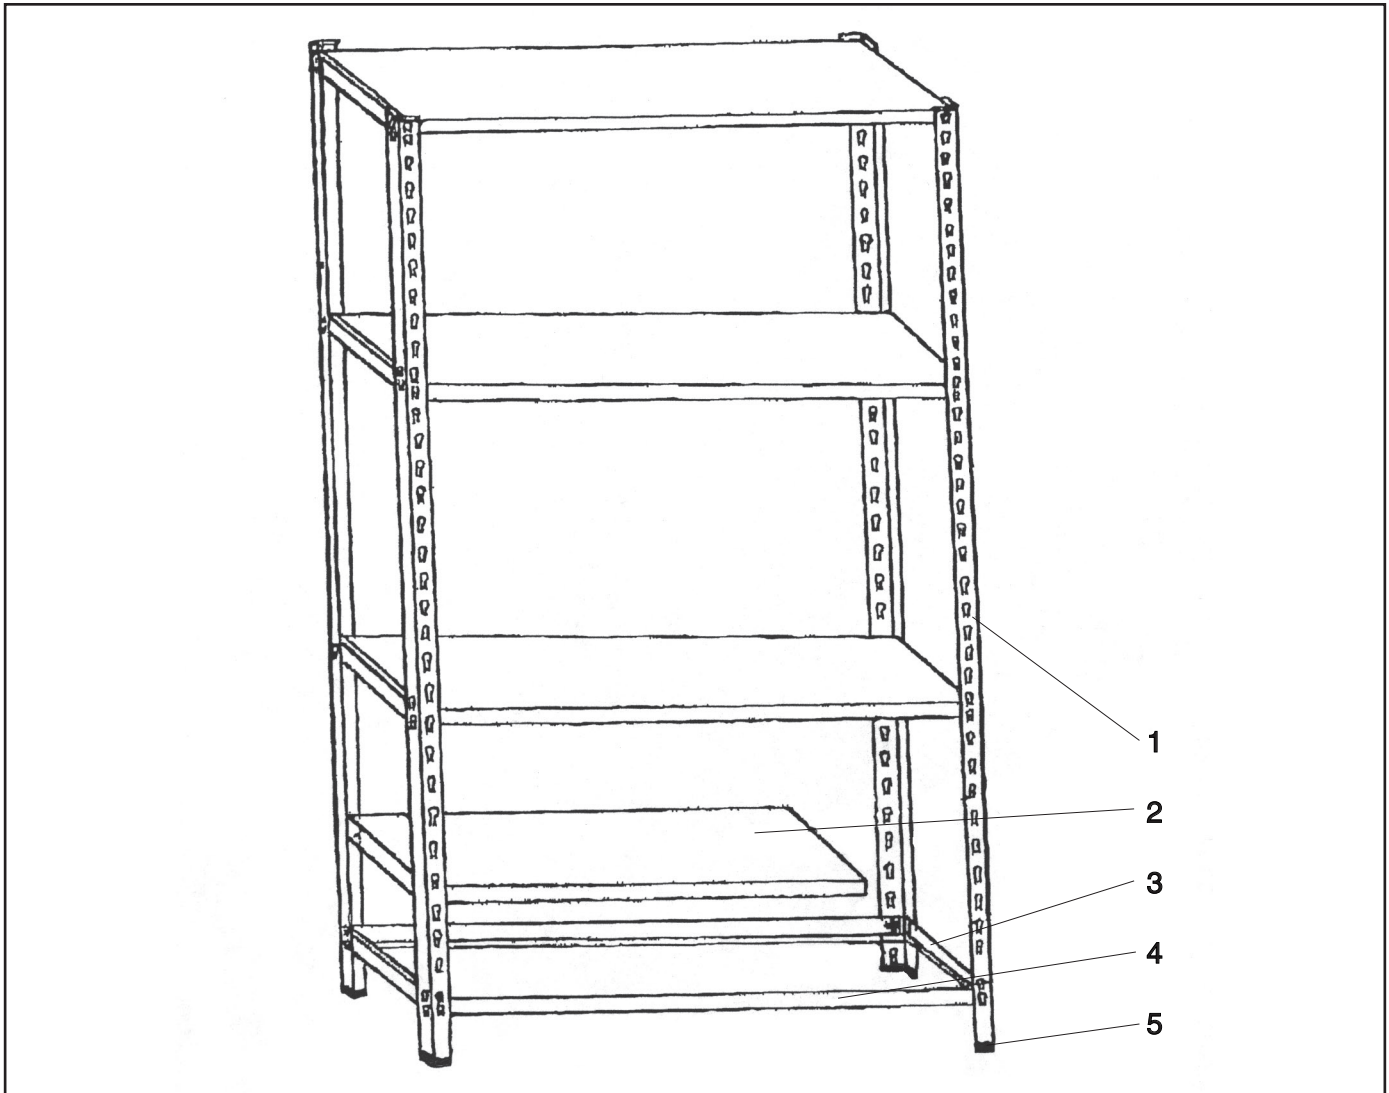

G8162 Parts Breakdown and List

REF	PART #	DESCRIPTION
1	P8162001	LEG
2	P8162002	SHELF
3	P8162003	SHORT CROSSPIECE

REF	PART #	DESCRIPTION
4	P8162004	LONG CROSSPIECE
5	P8162005	PLASTIC FEET

COPYRIGHT © JULY, 2004 BY GRIZZLY INDUSTRIAL, INC.
**WARNING: NO PORTION OF THIS MANUAL MAY BE REPRODUCED IN ANY SHAPE
 OR FORM WITHOUT THE WRITTEN APPROVAL OF GRIZZLY INDUSTRIAL, INC.**
 #PC6406 PRINTED IN CHINA