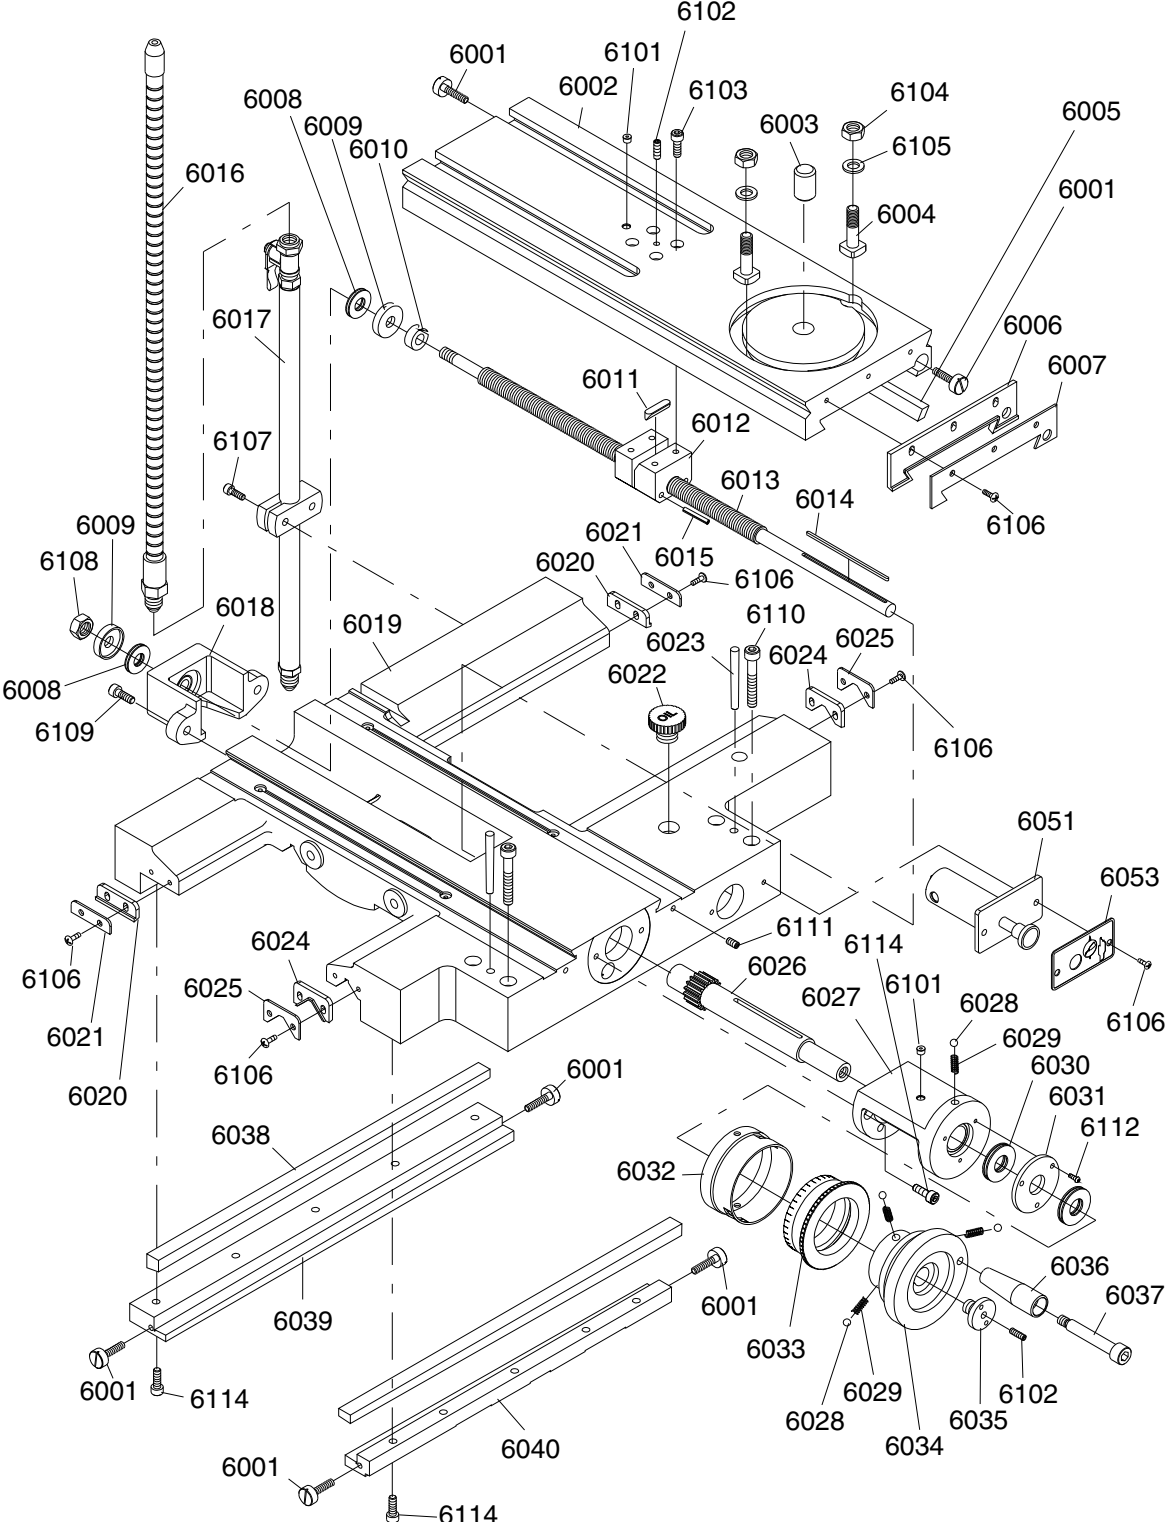

Carriage (Saddle and Slide)