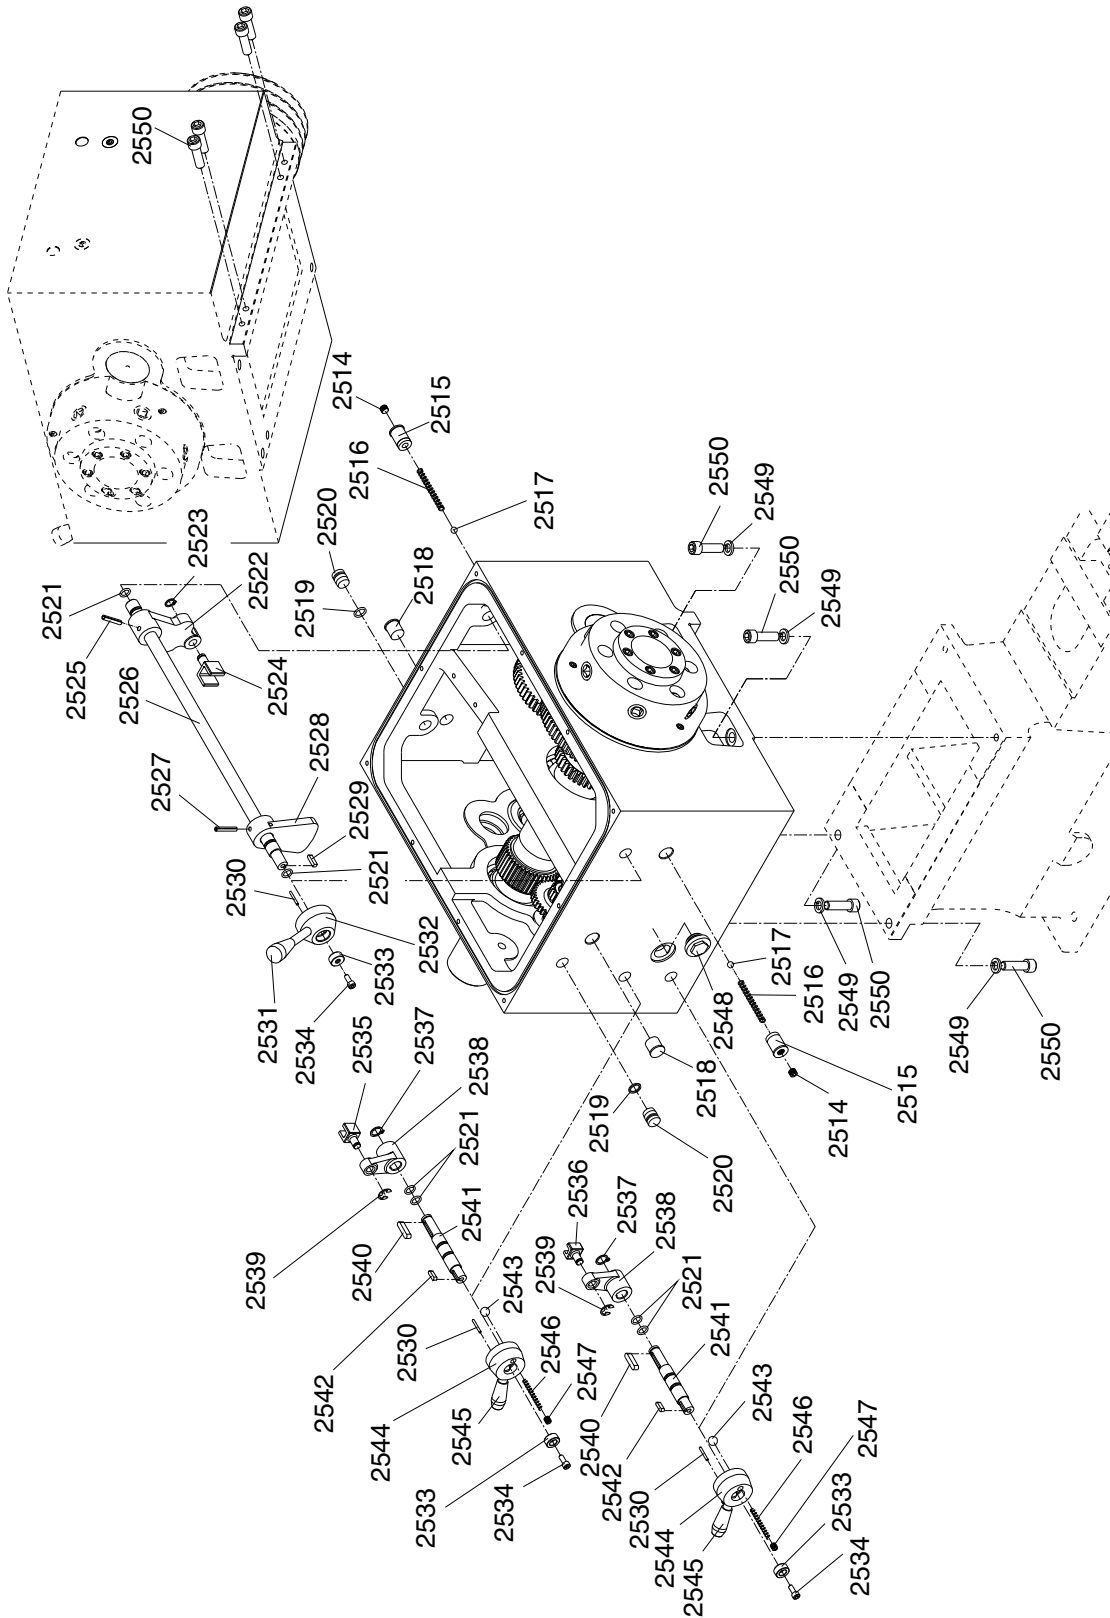

Headstock (Shifting System)