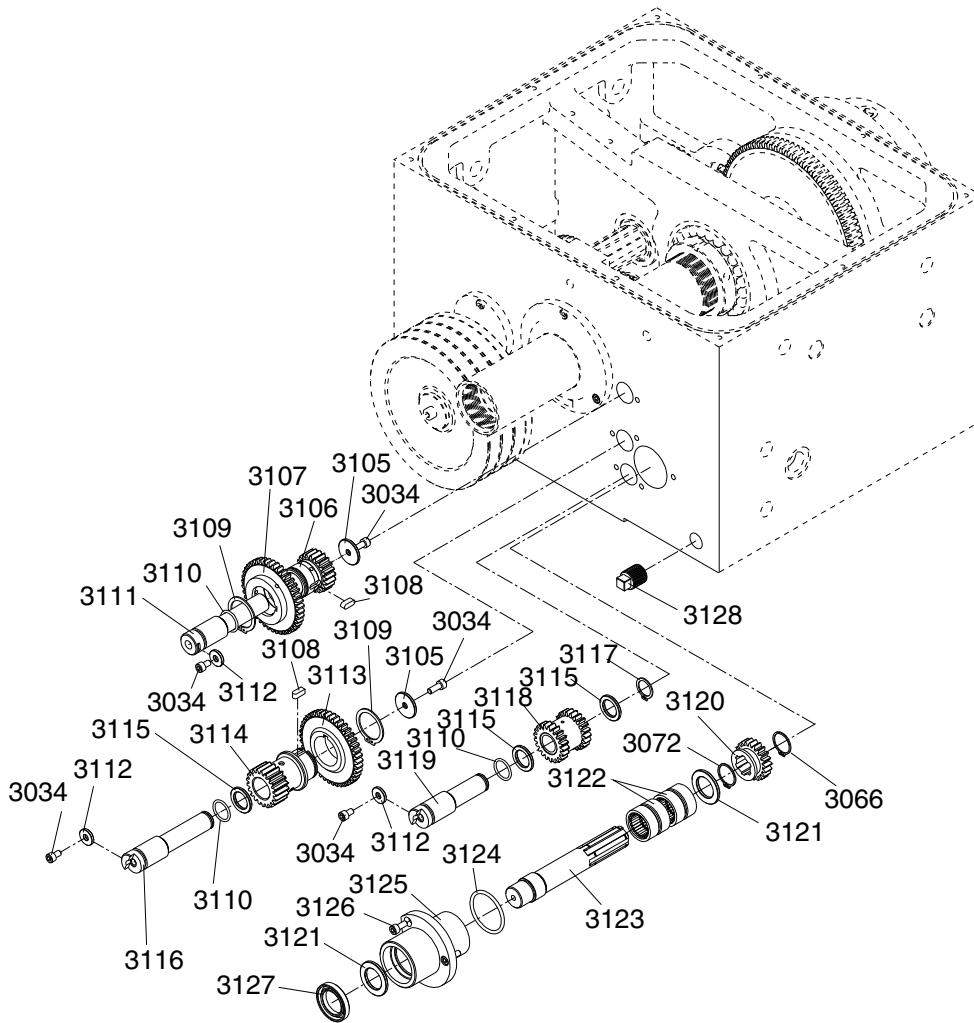

Headstock (Gearbox Drive System)

REF	PART #	DESCRIPTION
3034	PSB01M	CAP SCREW M6-1 X 16
3066	PR15M	EXT RETAINING RING 30MM
3072	PR15M	EXT RETAINING RING 30MM
3105	P06703105	SPECIAL WASHER 6MM
3106	P06703106	GEAR 21T
3107	P06703107	GEAR 42T
3108	PK99M	KEY 6 X 6 X 15
3109	PR12M	EXT RETAINING RING 35MM
3110	PORP021	O-RING 20.8 X 2.4 P21
3111	P06703111	SHAFT
3112	P06703112	SPECIAL WASHER 6MM
3113	P06703113	GEAR 42T
3114	P06703114	GEAR 21T
3115	P06703115	CONTACT WASHER

REF	PART #	DESCRIPTION
3116	P06703116	SHAFT
3117	PR09M	EXT RETAINING RING 20MM
3118	P06703118	GEAR 21T
3119	P06703119	SHAFT
3120	P06703120	GEAR 21T
3121	P06703121	CONTACT WASHER
3122	P06703122	NEEDLE BEARING
3123	P06703123	SHAFT
3124	PORP044	O-RING 43.7 X 3.5 P44
3125	P06703125	FLANGE BEARING
3126	PSB26M	CAP SCREW M6-1 X 12
3127	P06703127	OIL SEAL
3128	P06703128	PLUG