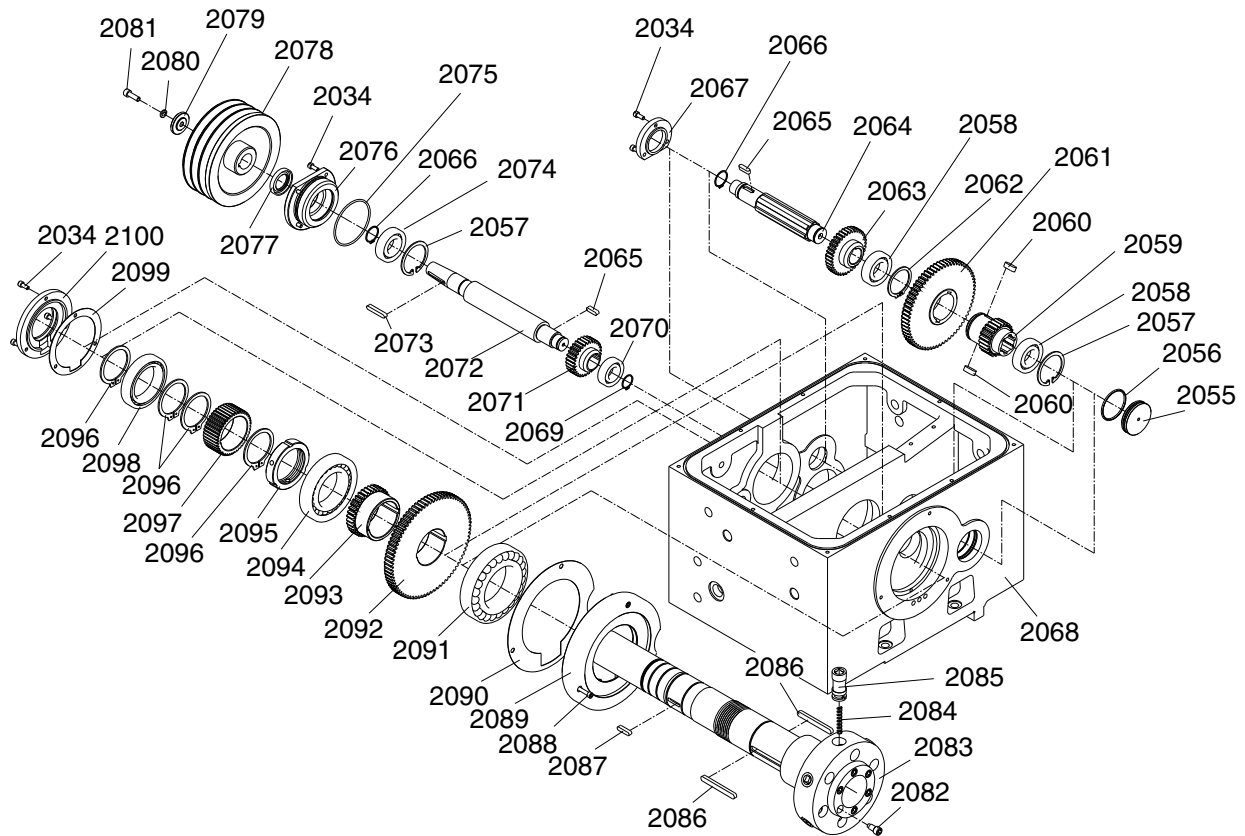

Headstock (Spindle Drive System)

REF	PART #	DESCRIPTION
2034	PSB01M	CAP SCREW M6-1 X 16
2055	P06702055	PLUG
2056	PORG055	O-RING 54.4 X 3.1 G55
2057	PR38M	INT RETAINING RING 62MM
2058	P6206Z	BALL BEARING 6206Z
2059	P06702059	GEAR 24T
2060	P06702060	SPECIAL KEY 10 X 8 X 25
2061	P06702061	GEAR 67T
2062	PR76M	EXT RETAINING RING 52MM
2063	P06702063	GEAR 38T
2064	P06702064	INTERMEDIATE SHAFT
2065	PK27M	KEY 7 X 7 X 25
2066	PR15M	EXT RETAINING RING 30MM
2067	P06702067	COVER
2068	P06702068	HEADSTOCK CASTING
2069	PR11M	EXT RETAINING RING 25MM
2070	P6205Z	BALL BEARING 6205Z
2071	P06702071	GEAR 30T
2072	P06702072	INPUT SHAFT
2073	PK62M	KEY 7 X 7 X 45
2074	P6206Z	BALL BEARING 6206Z
2075	POR0085	O-RING 84.4 X 3.1 G85
2076	P06702076	FLANGED BEARING RL-10024A
2077	P06702077	OIL SEAL

REF	PART #	DESCRIPTION
2078	P06702078	PULLEY
2079	P06702079	SHOULDER WASHER
2080	PLW04M	LOCK WASHER 8MM
2081	PSB31M	CAP SCREW M8-1.25 X 25
2082	P06702082	SPECIAL CAP SCREW
2083	P06702083	SPINDLE
2084	P06702084	SPECIAL COMPRESSION SPRING
2085	P06702085	CAM
2086	P06702086	SPECIAL KEY 10 X 6 X 85
2087	PK61M	KEY 7 X 7 X 30
2088	PSB48M	CAP SCREW M6-1 X 35
2089	P06702089	FRONT BEARING COVER
2090	P06702090	GASKET
2091	P06702091	TAPER ROLLER BEARING 32019
2092	P06702092	GEAR 79T
2093	P06702093	GEAR 36T
2094	P06702094	TAPER ROLLER BEARING 30214A
2095	P06702095	SPANNER NUT
2096	PR13M	EXT RETAINING RING 65MM
2097	P06702097	GEAR 42T
2098	P6013	BALL BEARING 6013
2099	P06702099	GASKET
2100	P06702100	BEARING COVER