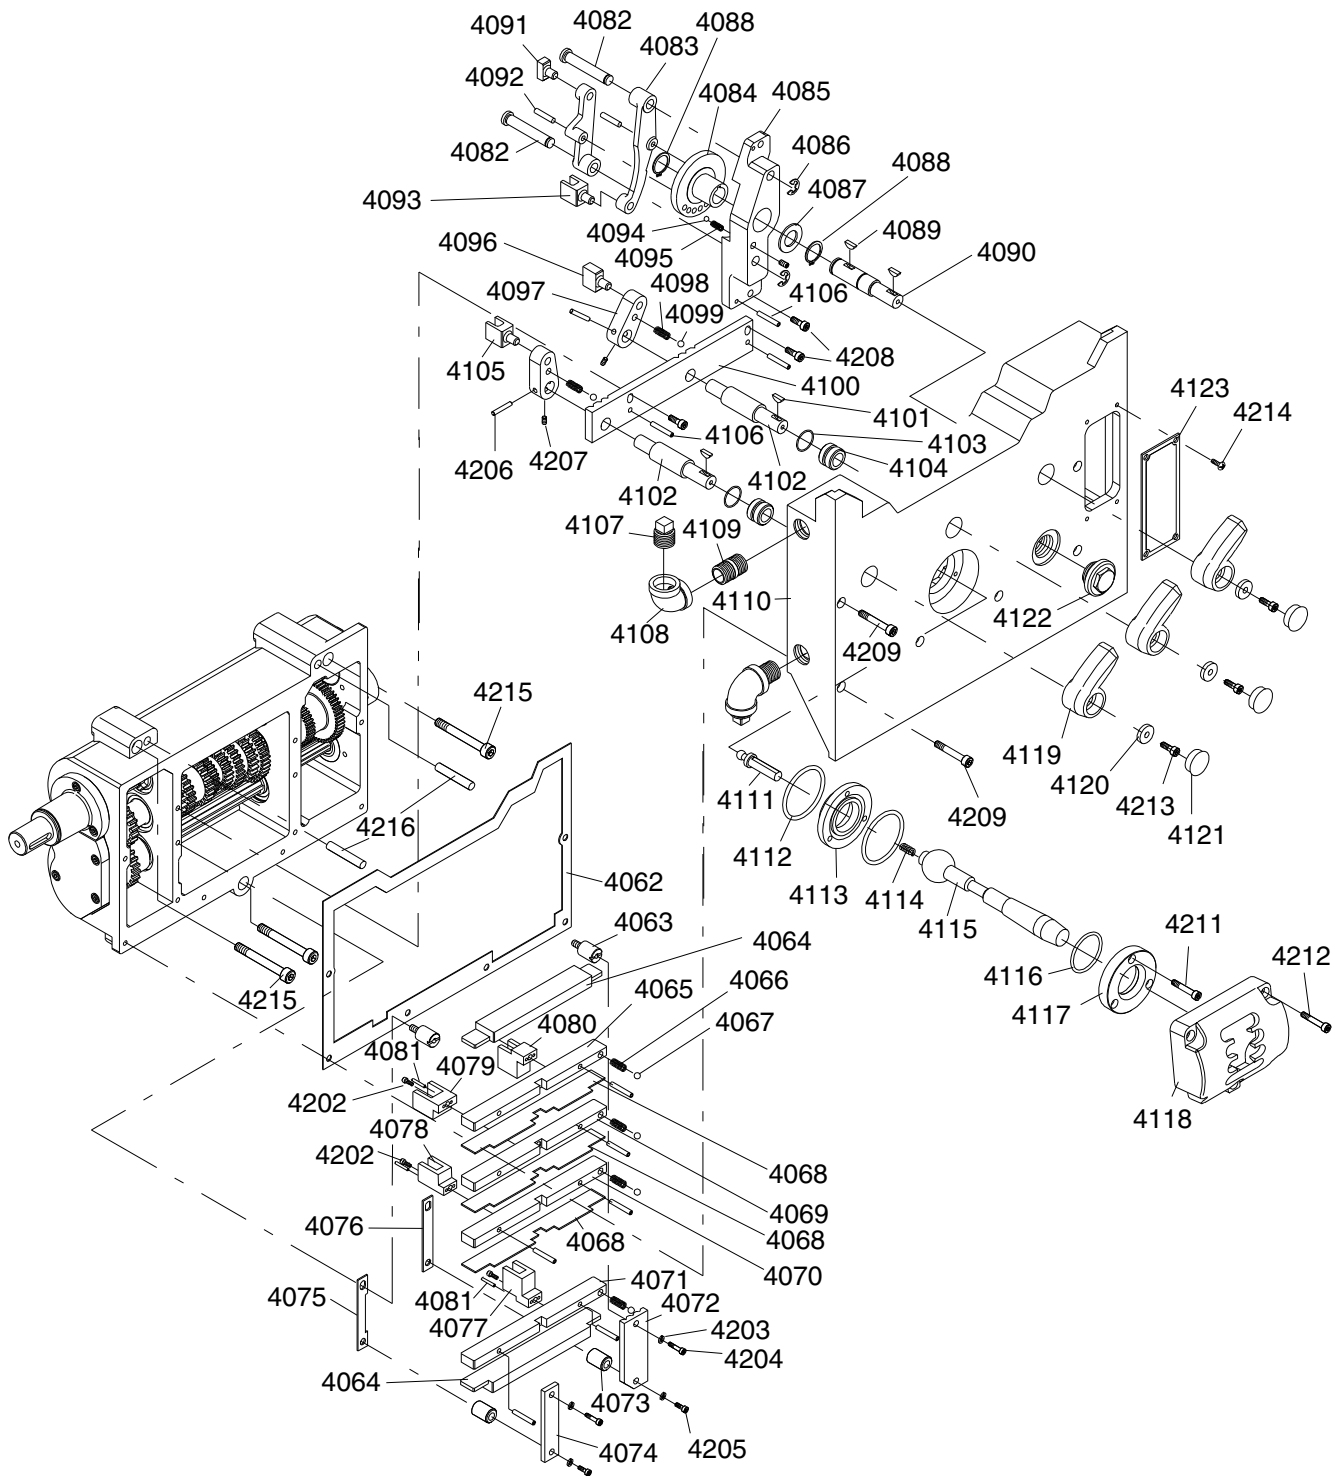

Gearbox (Shift System)