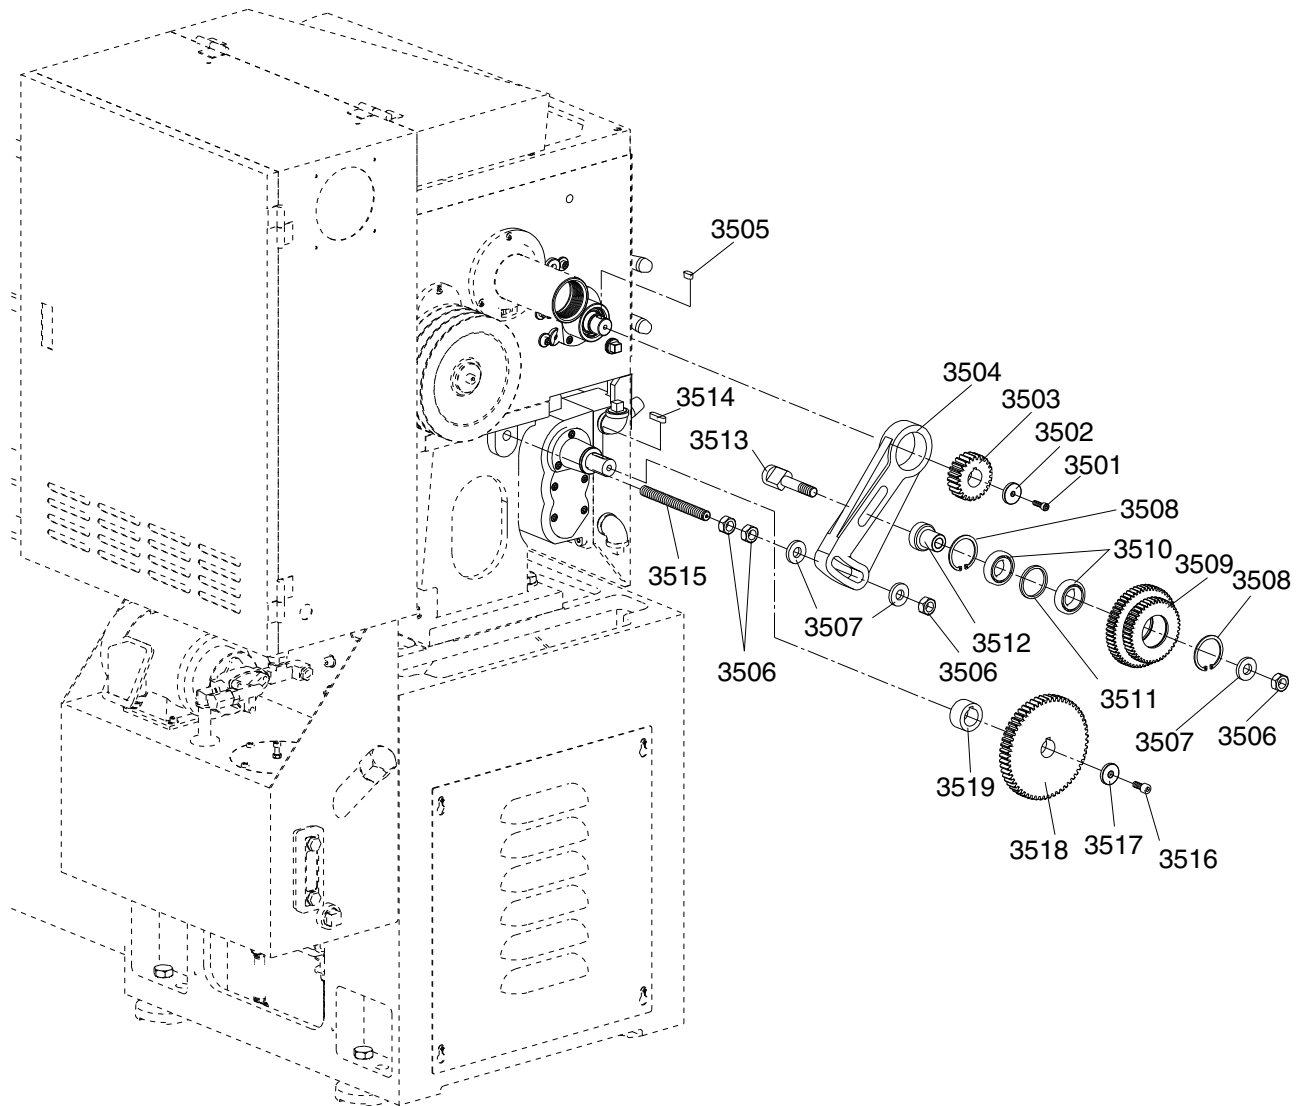

Gearbox (Change Gear System)

REF	PART #	DESCRIPTION
3501	PSB02M	CAP SCREW M6-1 X 20
3502	P06703502	SPECIAL 6MM WASHER
3503	P06703503	GEAR 24T
3504	P06703504	SWING FRAME
3505	PK82M	KEY 7 X 7 X 18
3506	PN32M	HEX NUT M14-2
3507	P06703507	SPECIAL 14MM WASHER
3508	PR25M	INT RETAINING RING 47MM
3509	P06703509	CLUSTER GEAR 44T/56T
3510	P6005	BALL BEARING 6005ZZ

REF	PART #	DESCRIPTION
3511	P06703511	SPACER
3512	P06703512	SHAFT COLLAR
3513	P06703513	SPINDLE
3514	PK61M	KEY 7 X 7 X 30
3515	P06703515	STUD
3516	PSB14M	CAP SCREW M8-1.25 X 20
3517	P06703517	SPECIAL 8MM WASHER
3518	P06703518	PLASTIC SAFETY GEAR 57T
3519	P06703519	COLLAR/SPACER