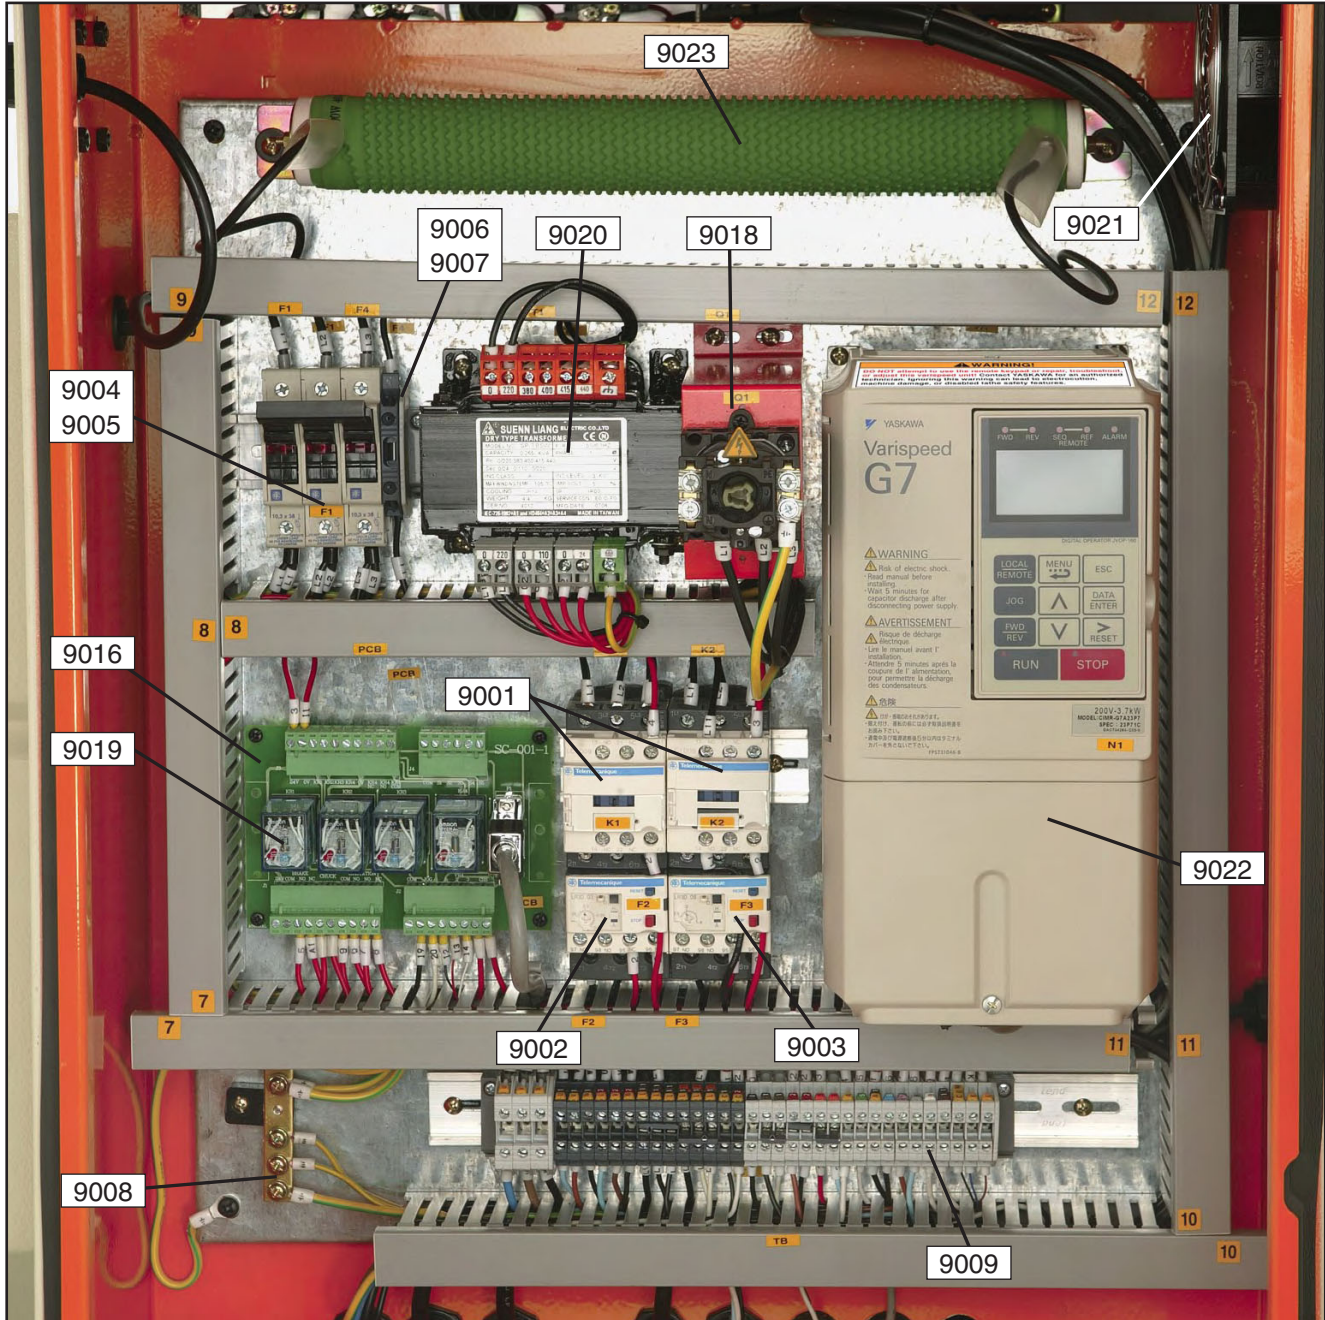

Electrical (Main Electrical Box)

REF	PART #	DESCRIPTION
9001	P06709001	CONTACTOR TELE LC1D09 220VAC
9002	P06709002	THERMAL RELAY TELE LR3D 05 0.63-1A
9003	P06709003	THERMAL RELAY TELE LR3D 07 1.6-2.5A
9004	P06709004	MAIN FUSE BUS 3-PH
9005	P06709005	FUSE 20A 10.3 X 38MM
9006	P06709006	FUSE HOUSING
9007	P06709007	FUSE 5A 5.2 X 20.2MM
9008	P06709008	GROUNDING JUNCTION BLOCK

REF	PART #	DESCRIPTION
9009	P06709009	MAIN JUNCTION BLOCK
9016	P06709016	CIRCUIT BOARD ASSEMBLY
9018	P06709018	MASTER POWER SWITCH
9019	P06709019	RELAY OMRON MY4NJ 24VAC
9020	P06709020	TRANSFORMER S LIANG SP-TBSW
9021	P06709021	FAN
9022	P06709022	VARISPEED UNIT YASKAWA G7
9023	P06709023	RESISTOR 900W 40-OHM