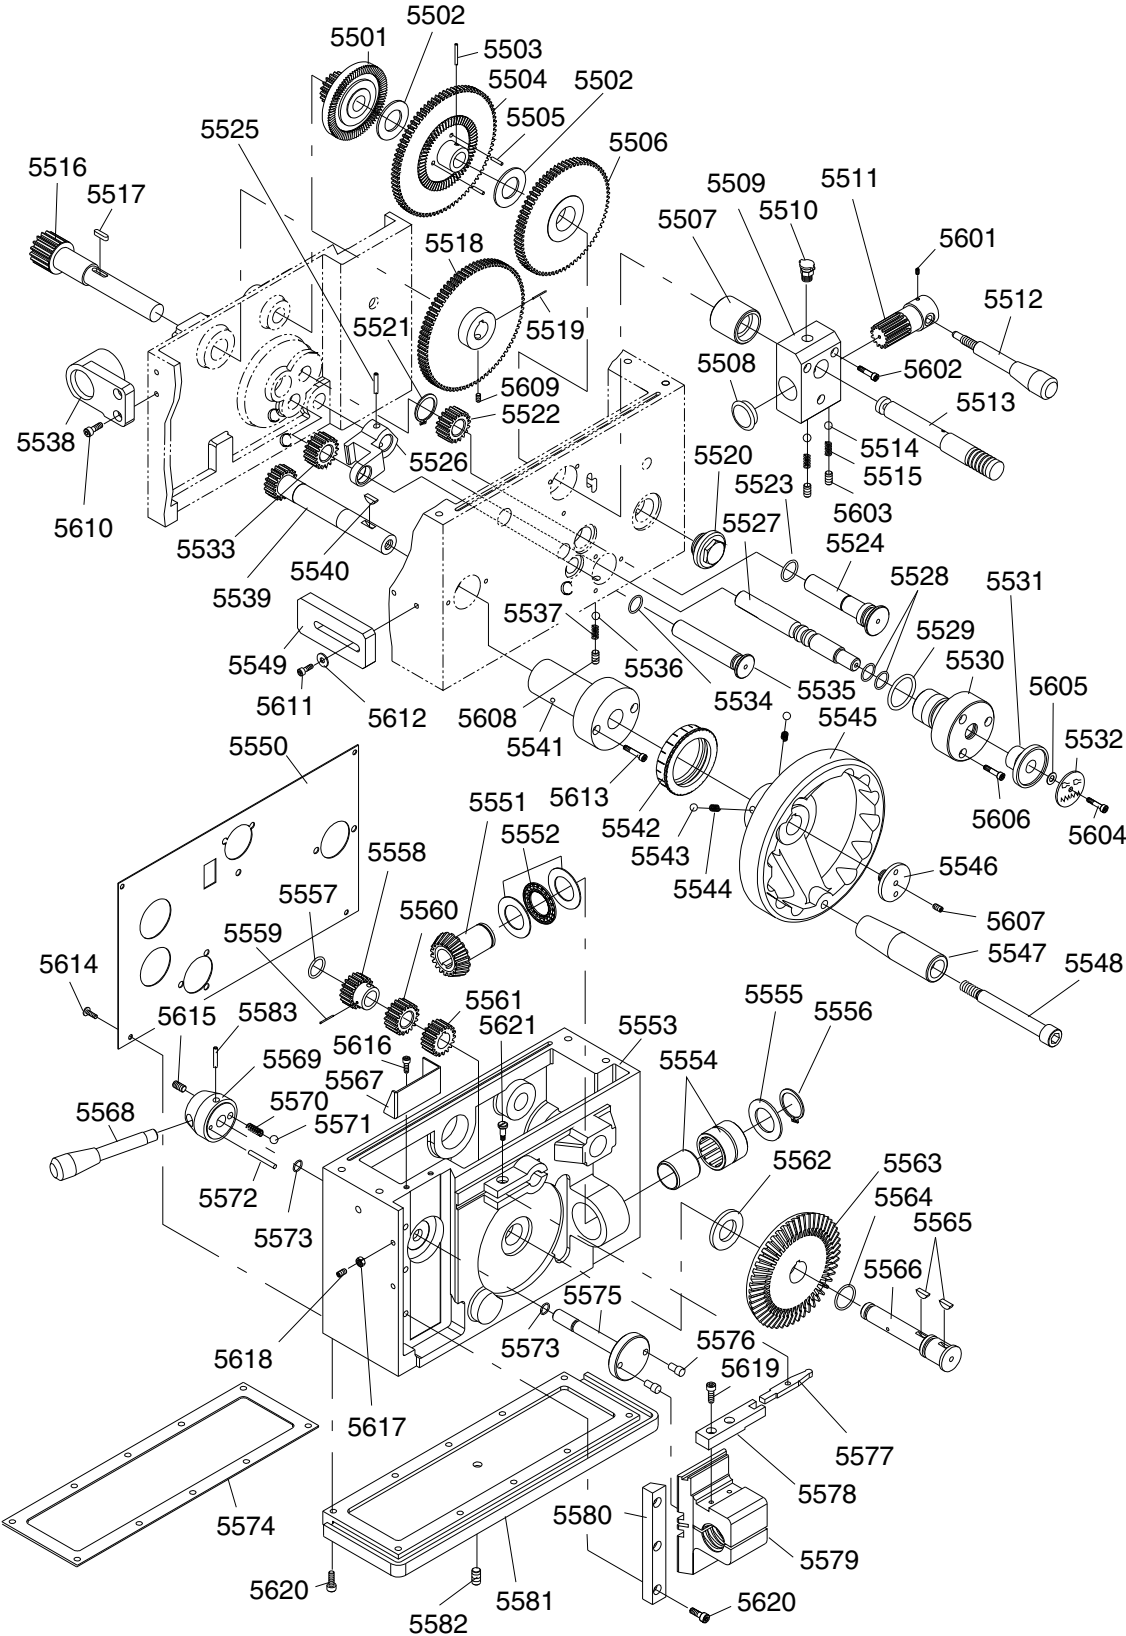

Carriage (Apron Drive and Shift System)