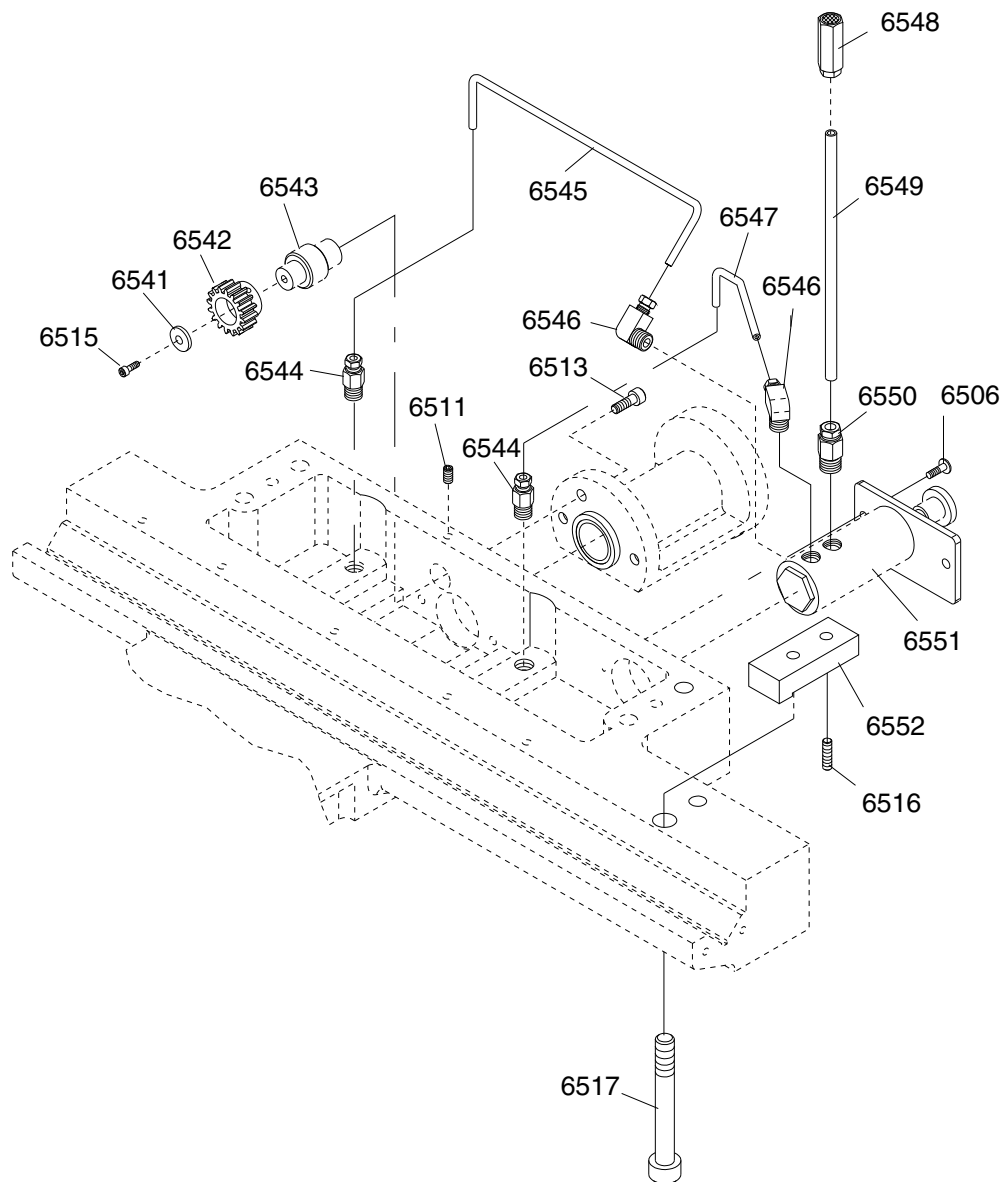

Carriage (Saddle Lubrication System)

REF	PART #	DESCRIPTION
6506	PS08M	PHLP HD SCR M5-.8 X 12
6511	PSS03M	SET SCREW M6-1 X 8
6513	PSB02M	CAP SCREW M6-1 X 20
6515	PSB24M	CAP SCREW M5-.8 X 16
6516	PSS74M	SET SCREW M8-1.25 X 35
6517	PSB169M	CAP SCREW M12-1.75 X 75
6541	P06706541	SPECIAL WASHER
6542	P06706542	GEAR 16T
6543	P06706543	SHAFT

REF	PART #	DESCRIPTION
6544	P06706544	STRAIGHT ADAPTER
6545	P06706545	TUBE 4 X 260
6546	P06706546	ELBOW ADAPTER
6547	P06706547	TUBE 4 X 120
6548	P06706548	OIL FILTER
6549	P06706549	TUBE 6 X 160
6550	P06706550	STRAIGHT ADAPTER
6551	P06706551	LUBRICATOR ASSEMBLY
6552	P06706552	CLAMP PLATE