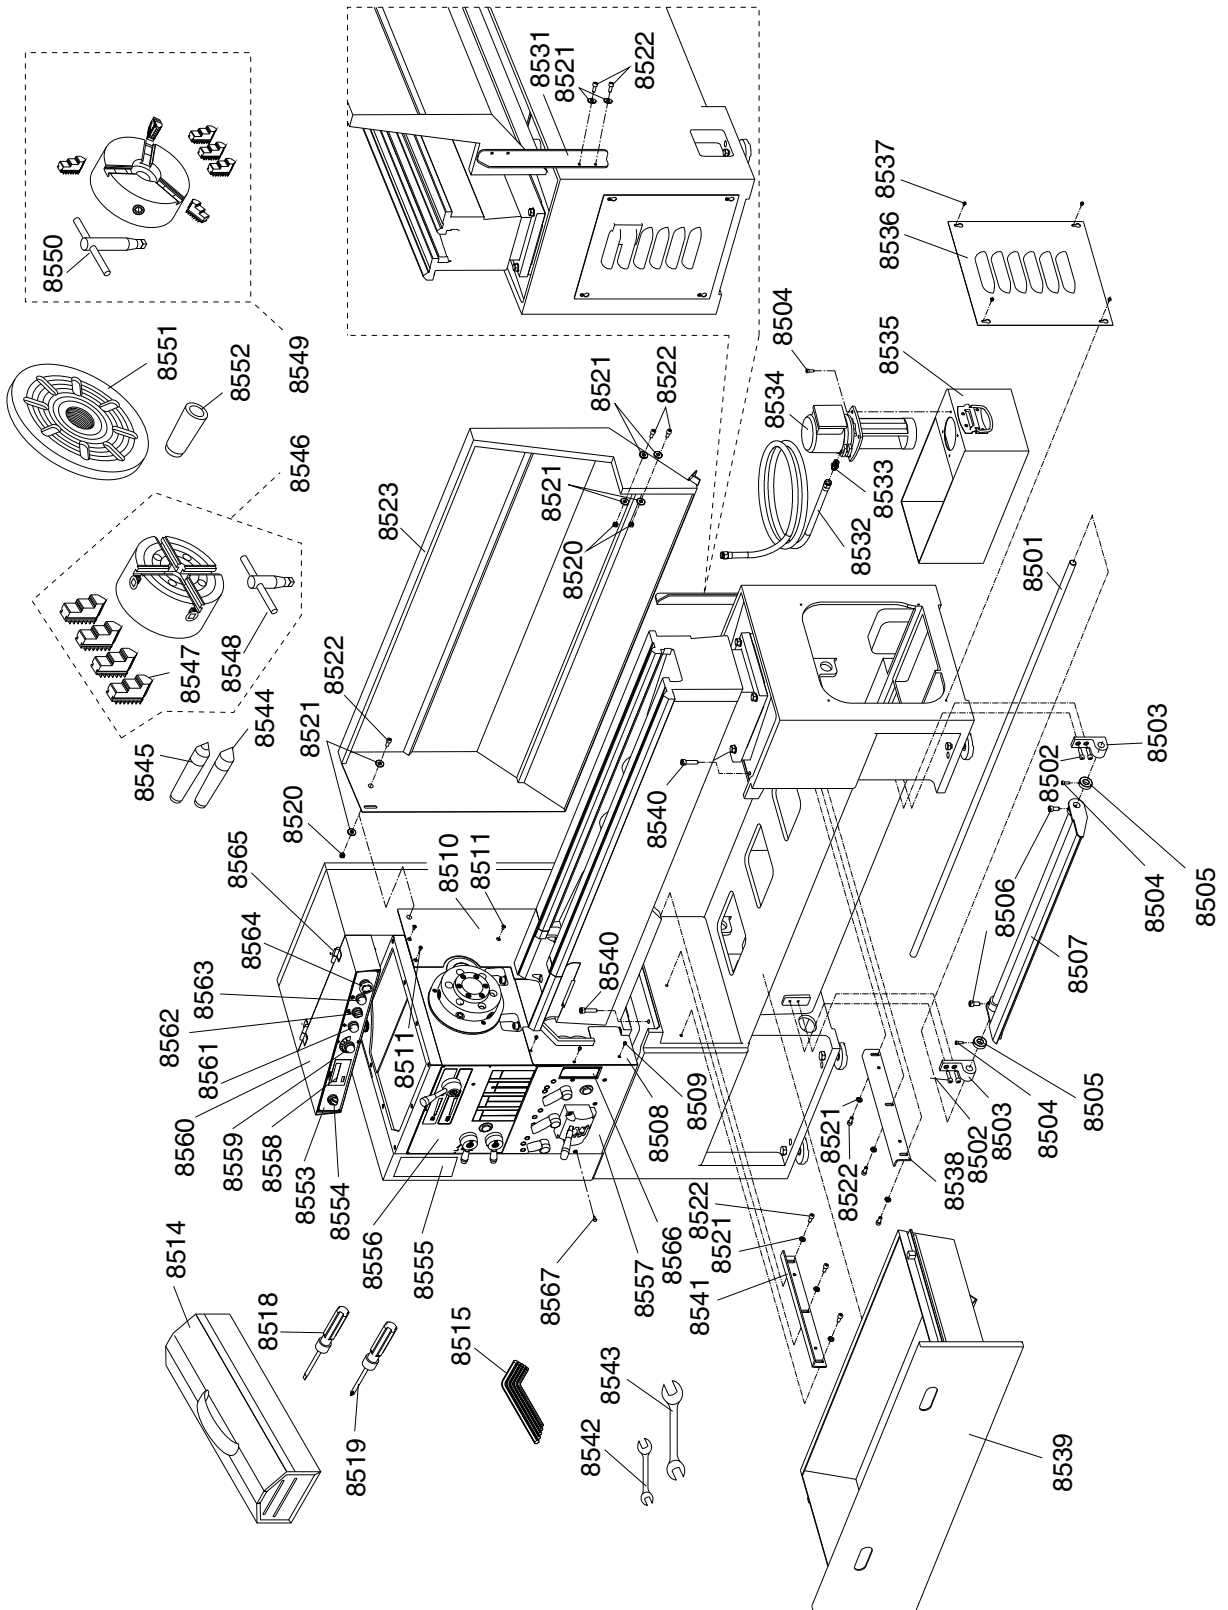

Accessories and Coolant System