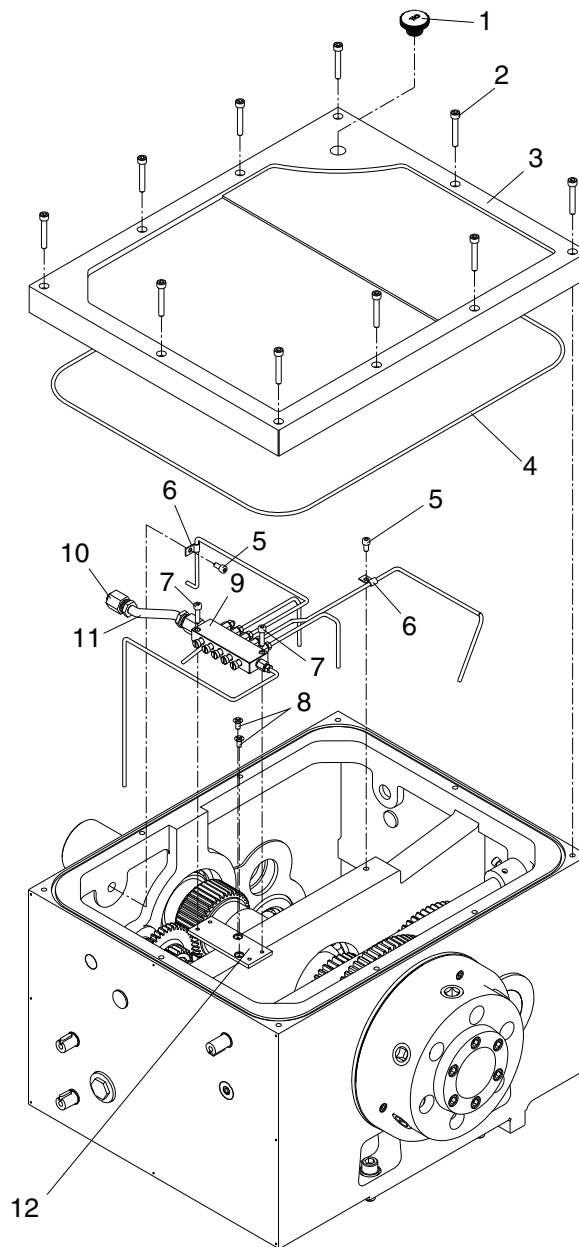

Headstock (Oil Distribution System)

REF	PART #	DESCRIPTION
1	P06700001	OIL PLUG
2	PSB29M	CAP SCREW M6-1 X 40
3	P06700003	HEADSTOCK COVER
4	P06700004	COVER SEAL
5	PSB50M	CAP SCREW M5-.8 X 10
6	P06700006	STAND-OFF CLAMP

REF	PART #	DESCRIPTION
7	PSB15M	CAP SCREW M5-.8 X 20
8	PFH30M	FLAT HD SCR M5-.8 X 8
9	P06700009	MANIFOLD AND TUBE ASSEMBLY
10	P06700010	QUARTER JOINT
11	P06700011	TUBE 10 X 120
12	P06700012	BASE PLATE

Headstock (Lubrication System)

Headstock (Lubrication) Parts List

REF	PART #	DESCRIPTION
1001	P06701001	ELBOW FITTING
1002	P06701002	FERRULE
1003	P06701003	FERRULE NUT
1004	PSB50M	CAP SCREW M5-.8 X 10
1005	PW02M	FLAT WASHER 5MM
1006	P06701006	PIPE CLIP
1007	P06701007	BRACKET
1008	PS34	PHLP HD SCR M3-.5 X 25
1009	P06701009	TACHOMETER SENSOR
1010	PN07M	HEX NUT M3-.5
1011	P06701011	SENSOR PIN
1012	PRP104M	ROLL PIN 3 X 15
1013	P06701013	BALANCE RING
1014	P06701014	PIPE
1015	P06701015	HOSE CLAMP 1.5-2"
1016	P06701016	HOSE
1017	PSB02M	CAP SCREW M6-1 X 20
1018	PN01M	HEX NUT M6-1
1019	PSB04M	CAP SCREW M6-1 X 10
1020	P06701020	ROUND COVER
1021	P06701021	PRESSURE SWITCH
1022	P06701022	T-JOINT
1023	P06701023	NIPPLE

REF	PART #	DESCRIPTION
1024	P06701024	LUBRICATION PUMP
1025	P06701025	MOTOR 1/4 HP 220V
1025-1	P06701025-1	FAN
1025-2	P06701025-2	FAN COVER
1025-3	P06701025-3	JUNCTION BOX COVER
1025-4	P06701025-4	JUNCTION BOX BASE
1026	P06701026	ELBOW FITTING
1027	P06701027	GROMMET
1028	P06701028	STAND PIPE
1029	P06701029	TUBE 10 X 100
1030	P06701030	CAP
1031	P06701031	OIL SIGHT
1032	P06701032	DRAIN PLUG
1033	P06701033	OIL TANK
1034	PW03M	FLAT WASHER 6MM
1035	PSB01M	CAP SCREW M6-1 X 16
1036	PSB14M	CAP SCREW M8-1.25 X 20
1037	PW01M	FLAT WASHER 8MM
1038	PN03M	HEX NUT M8-1.25
1039	P06701039	ELECTRICAL BOX
1040	P06701040	FILTER ELEMENT
1041	P06701041	SUCTION SCREEN
1042	P06701042	GASKET