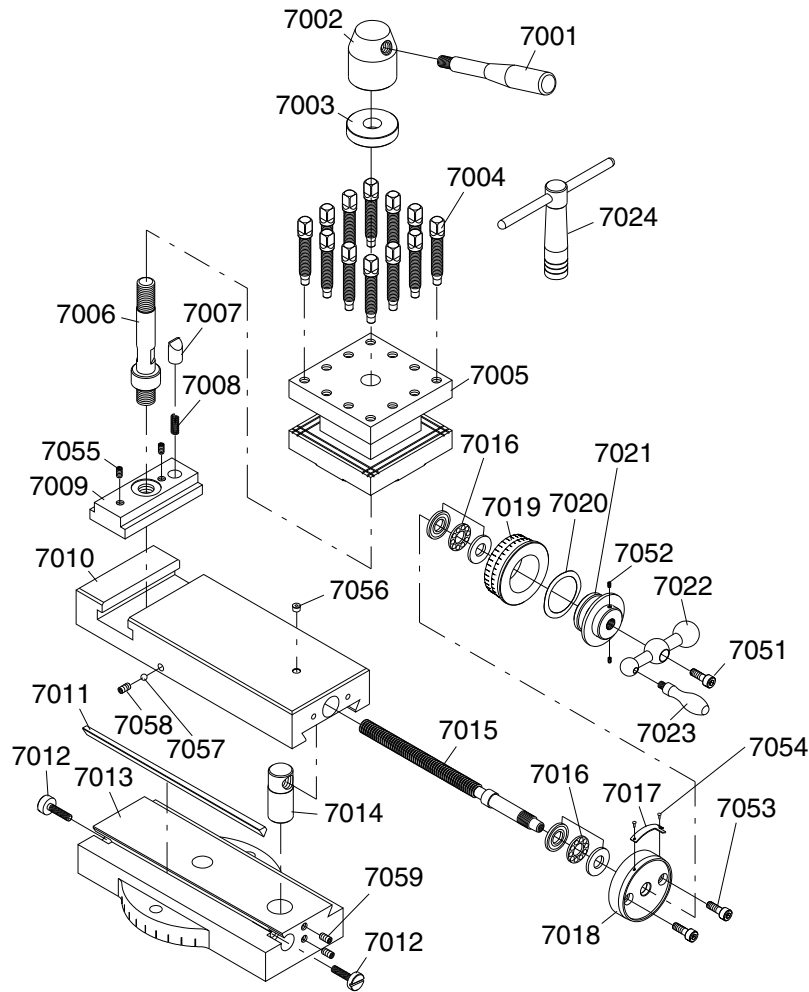

Carriage (Compound and Tool Holder)

REF	PART #	DESCRIPTION
7001	P06707001	LEVER
7002	P06707002	TURRET NUT
7003	P06707003	SPACER WASHER
7004	P06707004	TOOLING BOLT M10-1.5 X 52
7005	P06707005	TURRET BODY
7006	P06707006	TURRET SHAFT
7007	P06707007	DETENT PIN
7008	P06707008	COMPRESSION SPRING 6 X 27
7009	P06707009	T-NUT
7010	P06707010	COMPOUND
7011	P06707011	GIB
7012	P06707012	GIB SCREW
7013	P06707013	COMPOUND SLIDE
7014	P06707014	PIN NUT
7015	P06707015	LEAD SCREW
7016	P51102	THRUST BEARING 51102
7017	P06707017	SCALE

REF	PART #	DESCRIPTION
7018	P06707018	HUB
7019	P06707019	DIAL
7020	P06707020	WAVY WASHER
7021	P06707021	BUSHING
7022	P06707022	HANDLE CRANK
7023	P06707023	HANDLE
7024	P06707024	T-WRENCH
7051	PSB01M	CAP SCREW M6-1 X 16
7052	PSS04M	SET SCREW M6-1 X 12
7053	PSB26M	CAP SCREW M6-1 X 12
7054	P06707054	RIVET 2MM
7055	PSS14M	SET SCREW M8-1.25 X 12
7056	P06707056	BALL OILER 1/4"
7057	P06707057	STEEL BALL 1/4"
7058	PSS14M	SET SCREW M8-1.25 X 12
7059	PSS03M	SET SCREW M6-1 X 8