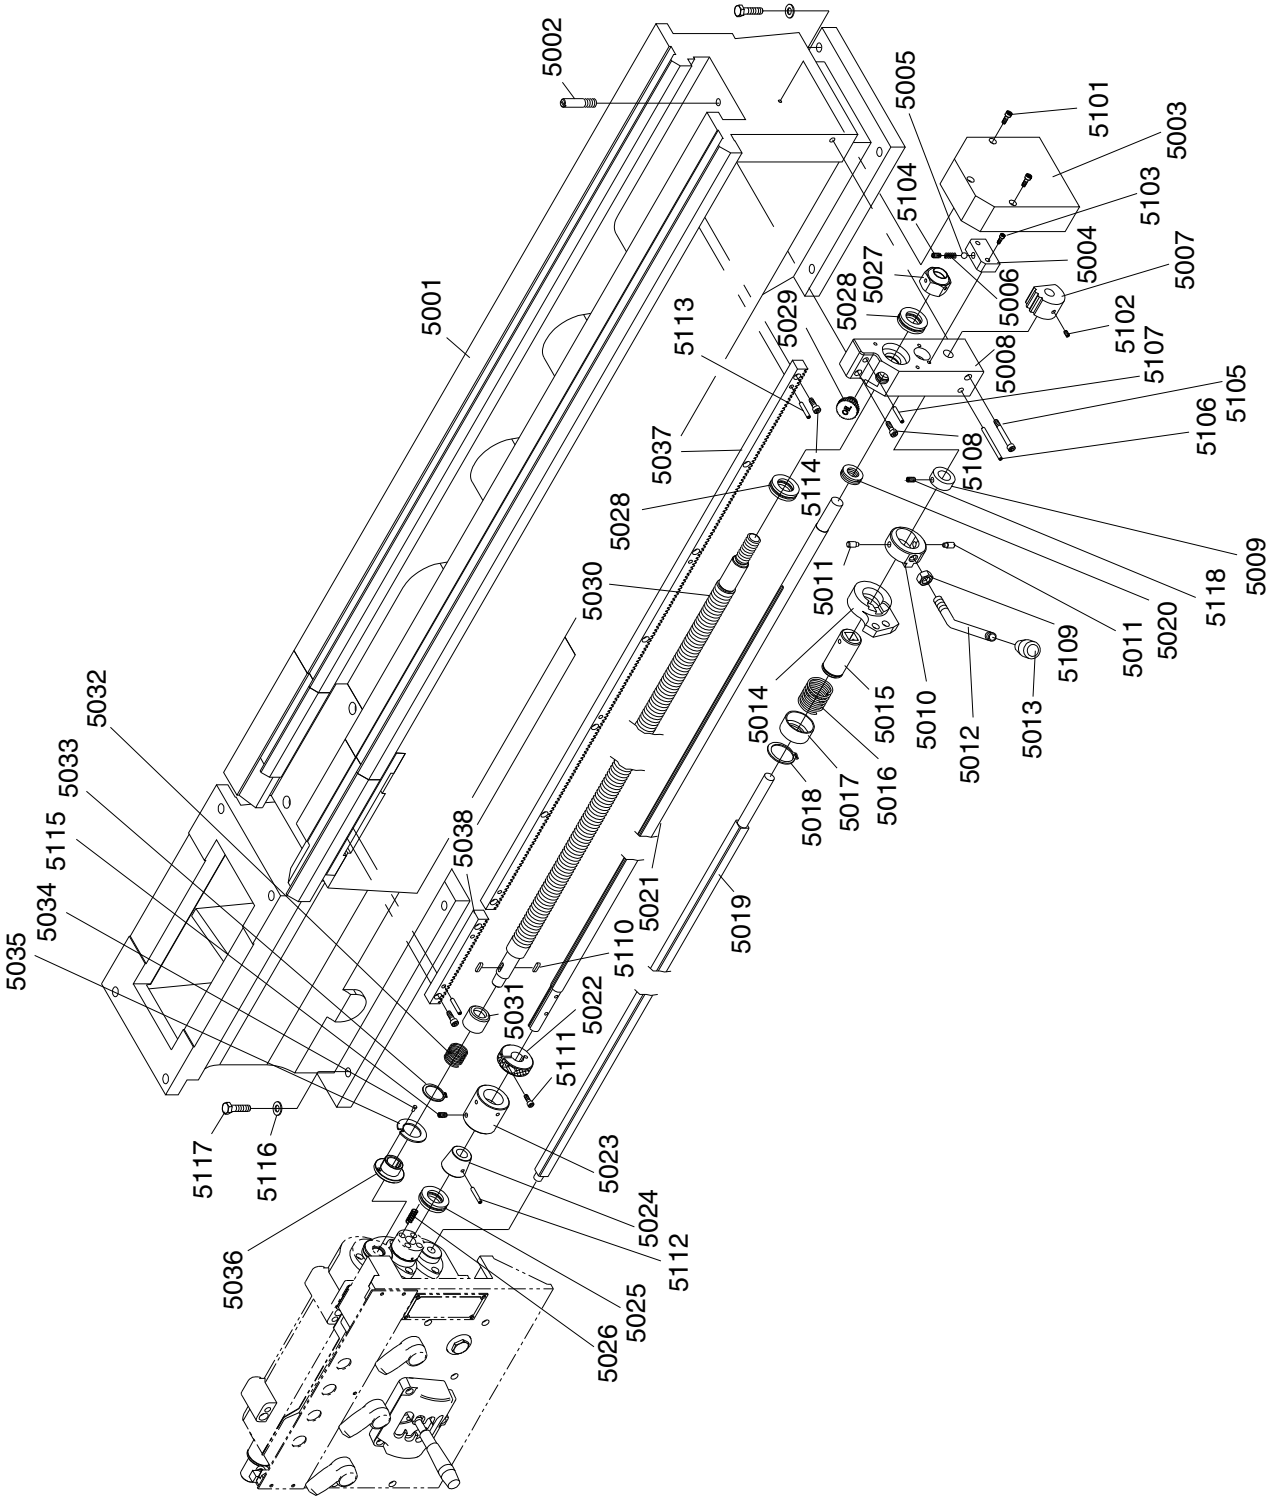

Carriage (Controlrod, Feedrod, Leadscrew)