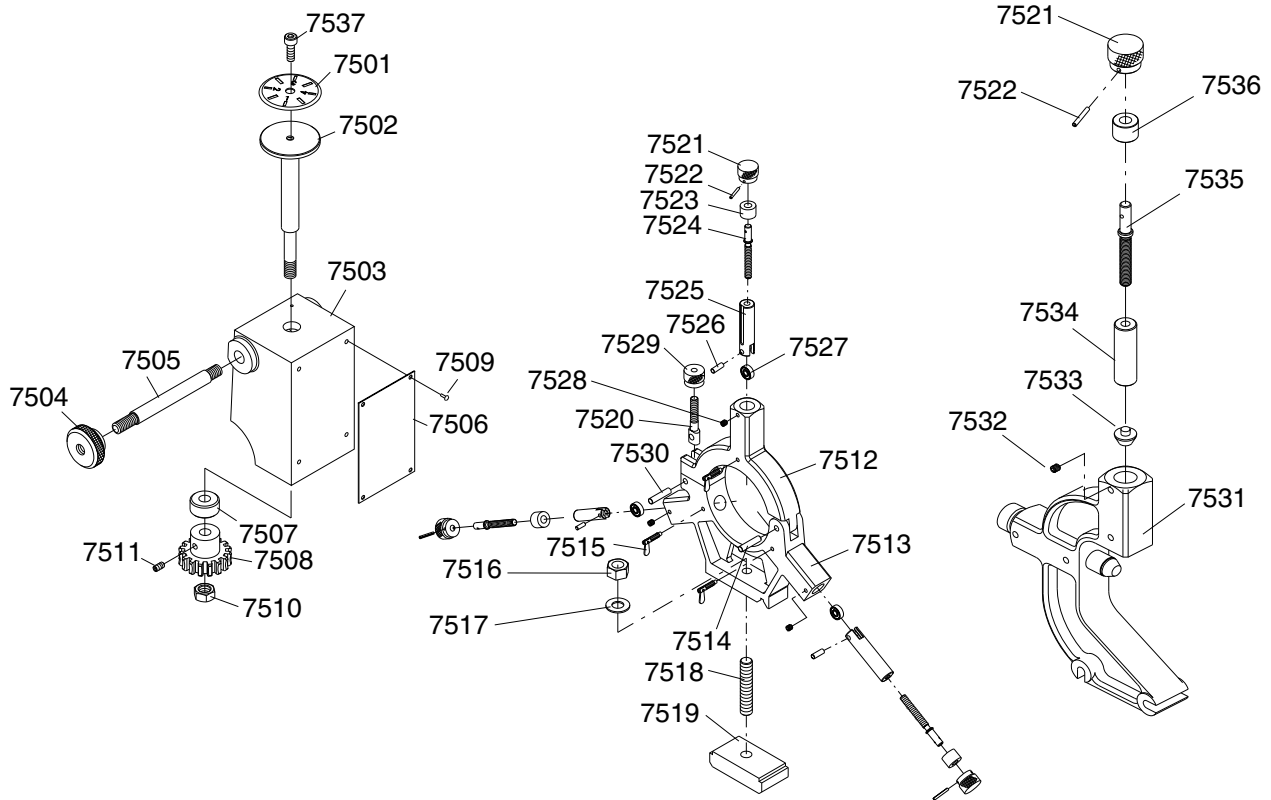

Bed (Thread Dial and Rests)

REF	PART #	DESCRIPTION
7501	P06707501	DIAL SCALE
7502	P06707502	DIAL SHAFT
7503	P06707503	THREAD DIAL CASTING
7504	P06707504	THUMB NUT M8-1.25
7505	P06707505	STUD M8-1.25 X 107
7506	P06707506	THREADING PLATE
7507	P06707507	SPACER
7508	P06707508	DIAL GEAR 16T
7509	P06707509	RIVET 2MM
7510	PN03M	HEX NUT M8-1.25
7511	PSS02M	SET SCREW M6-1 X 6
7512	P06707512	TOP CASTING
7513	P06707513	BASE CASTING
7514	P06707514	HINGE PIN
7515	P06707515	WING BOLT
7516	PN09M	HEX NUT M12-1.75
7517	PW06M	FLAT WASHER 12MM
7518	P06707518	STUD M12-1.75 X 75
7519	P06707519	CLAMP PLATE

REF	PART #	DESCRIPTION
7520	P06707520	CLAMP SCREW
7521	P06707521	ADJUSTING KNOB
7522	PRP51M	ROLL PIN 4 X 40
7523	P06707523	COLLAR
7524	P06707524	FINGER SCREW
7525	P06707525	FINGER
7526	P06707526	AXLE PIN
7527	P627	BALL BEARING 627ZZ
7528	PSS20M	SET SCREW M8-1.25 X 8
7529	P06707529	KNOB NUT
7530	P06707530	DOWEL PIN 9.5 X 45MM
7531	P06707531	CASTING
7532	PSS20M	SET SCREW M8-1.25 X 8
7533	P06707533	BRASS TIP
7534	P06707534	FINGER
7535	P06707535	FINGER SCREW
7536	P06707536	COLLAR
7537	PSB04M	CAP SCREW M6-1 X 10