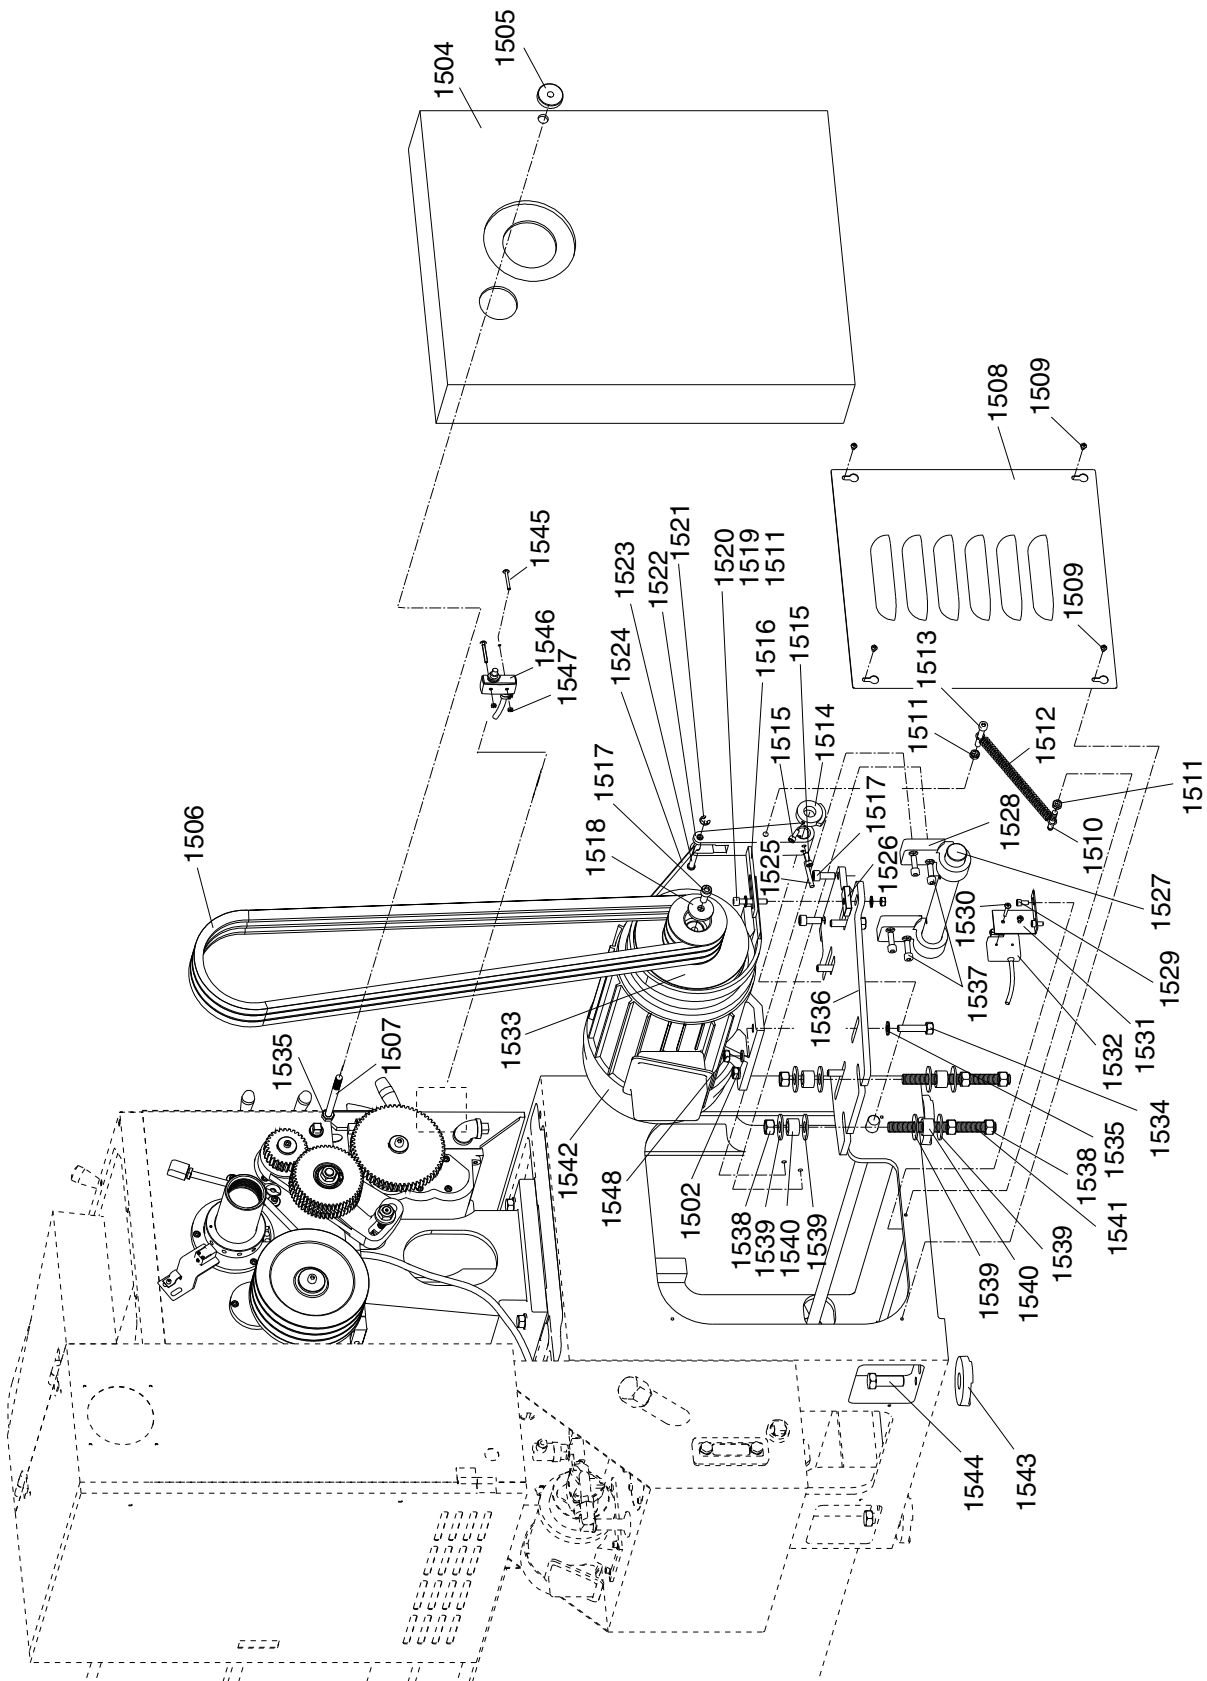

Headstock (Oil Distribution System)

REF	PART #	DESCRIPTION
1	P06700001	OIL PLUG
2	PSB29M	CAP SCREW M6-1 X 40
3	P06700003	HEADSTOCK COVER
4	P06700004	COVER SEAL
5	PSB50M	CAP SCREW M5-.8 X 10
6	P06700006	STAND-OFF CLAMP

REF	PART #	DESCRIPTION
7	PSB15M	CAP SCREW M5-.8 X 20
8	PFH30M	FLAT HD SCR M5-.8 X 8
9	P06700009	MANIFOLD AND TUBE ASSEMBLY
10	P06700010	QUARTER JOINT
11	P06700011	TUBE 10 X 120
12	P06700012	BASE PLATE

Headstock (Lubrication System)

Headstock (Lubrication) Parts List

REF	PART #	DESCRIPTION
1001	P06701001	ELBOW FITTING
1002	P06701002	FERRULE
1003	P06701003	FERRULE NUT
1004	PSB50M	CAP SCREW M5-.8 X 10
1005	PW02M	FLAT WASHER 5MM
1006	P06701006	PIPE CLIP
1007	P06701007	BRACKET
1008	PS34	PHLP HD SCR M3-.5 X 25
1009	P06701009	TACHOMETER SENSOR
1010	PN07M	HEX NUT M3-.5
1011	P06701011	SENSOR PIN
1012	PRP104M	ROLL PIN 3 X 15
1013	P06701013	BALANCE RING
1014	P06701014	PIPE
1015	P06701015	HOSE CLAMP 1.5-2"
1016	P06701016	HOSE
1017	PSB02M	CAP SCREW M6-1 X 20
1018	PN01M	HEX NUT M6-1
1019	PSB04M	CAP SCREW M6-1 X 10
1020	P06701020	ROUND COVER
1021	P06701021	PRESSURE SWITCH
1022	P06701022	T-JOINT
1023	P06701023	NIPPLE

Headstock (Spindle Motor)

Headstock (Spindle Motor) Parts List

REF	PART #	DESCRIPTION
1502	PW04M	FLAT WASHER 10MM
1504	P06701504	COVER
1505	P06701505	THUMB KNOB M10-1.5
1506	PVB69	V-BELT 5L690
1507	PB116M	HEX BOLT M10-1.5 X 45
1508	P06701508	COVER
1509	PS68M	PHLP HD SCR M6-1 X 10
1510	P06701510	ANCHOR PIN
1511	PN03M	HEX NUT M8-1.25
1512	P06701512	TENSION SPRING 15 X 135
1513	PSB60M	CAP SCREW M8-1.25 X 55
1514	P06701514	CAM
1515	PSB01M	CAP SCREW M6-1 X 16
1516	P06701516	PLATE
1517	PSB64M	CAP SCREW M10-1.5 X 25
1518	P06701518	SPECIAL WASHER
1519	PW01M	FLAT WASHER 8MM
1520	PSB45M	CAP SCREW M8-1.25 X 45
1521	PEC015M	E-CLIP 8MM
1522	P06701522	LEVER
1523	P06701523	CLEVIS PIN
1524	P06701524	BRAKE BAND
1525	P06701525	TAPER PIN