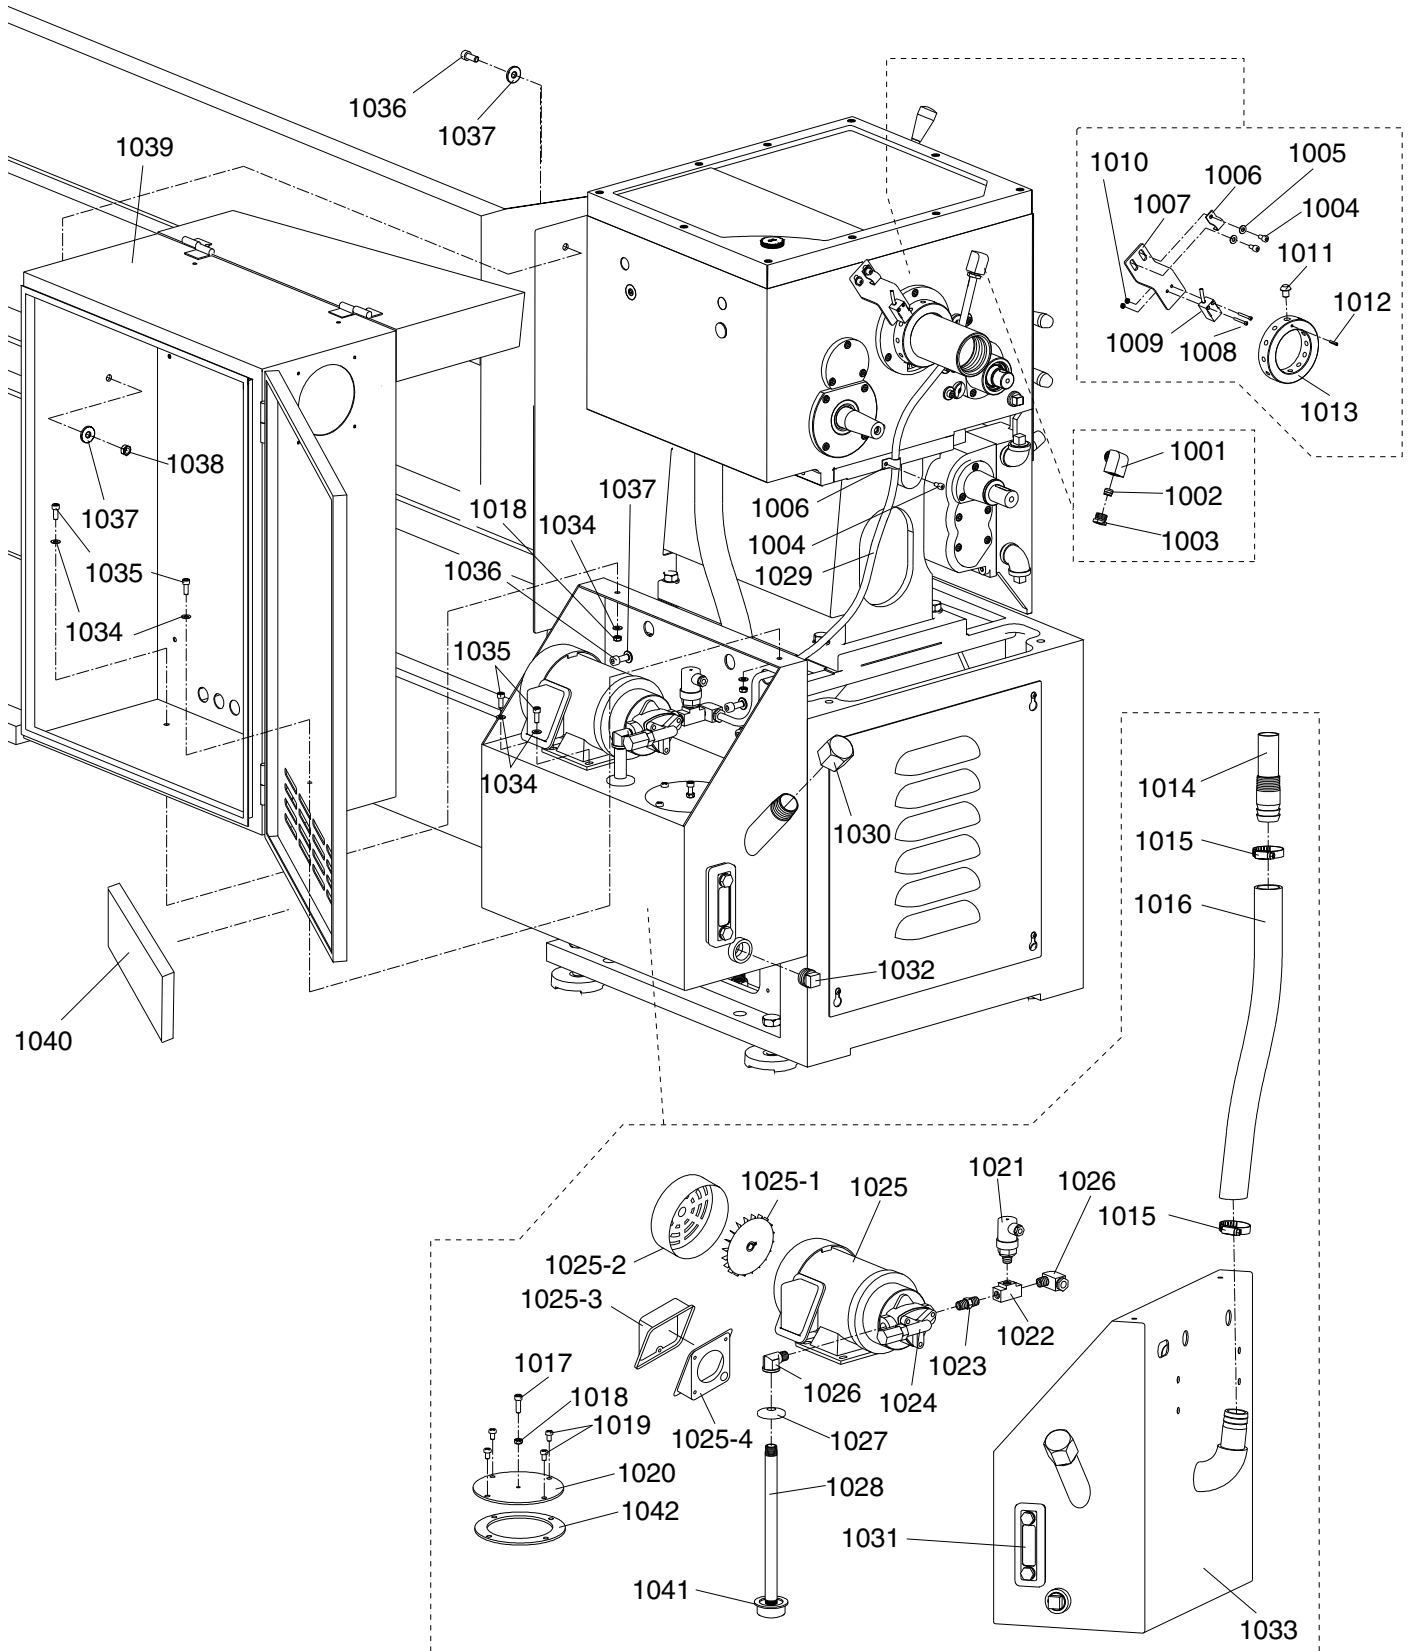

Headstock (Oil Distribution System)

REF	PART #	DESCRIPTION
1	P06700001	OIL PLUG
2	PSB29M	CAP SCREW M6-1 X 40
3	P06700003	HEADSTOCK COVER
4	P06700004	COVER SEAL
5	PSB50M	CAP SCREW M5-.8 X 10
6	P06700006	STAND-OFF CLAMP

REF	PART #	DESCRIPTION
7	PSB15M	CAP SCREW M5-.8 X 20
8	PFH30M	FLAT HD SCR M5-.8 X 8
9	P06700009	MANIFOLD AND TUBE ASSEMBLY
10	P06700010	QUARTER JOINT
11	P06700011	TUBE 10 X 120
12	P06700012	BASE PLATE

Headstock (Lubrication System)

Headstock (Lubrication) Parts List

REF	PART #	DESCRIPTION
1001	P06701001	ELBOW FITTING
1002	P06701002	FERRULE
1003	P06701003	FERRULE NUT
1004	PSB50M	CAP SCREW M5-.8 X 10
1005	PW02M	FLAT WASHER 5MM
1006	P06701006	PIPE CLIP
1007	P06701007	BRACKET
1008	PS34	PHLP HD SCR M3-.5 X 25
1009	P06701009	TACHOMETER SENSOR
1010	PN07M	HEX NUT M3-.5
1011	P06701011	SENSOR PIN
1012	PRP104M	ROLL PIN 3 X 15
1013	P06701013	BALANCE RING
1014	P06701014	PIPE
1015	P06701015	HOSE CLAMP 1.5-2"
1016	P06701016	HOSE
1017	PSB02M	CAP SCREW M6-1 X 20
1018	PN01M	HEX NUT M6-1
1019	PSB04M	CAP SCREW M6-1 X 10
1020	P06701020	ROUND COVER
1021	P06701021	PRESSURE SWITCH
1022	P06701022	T-JOINT
1023	P06701023	NIPPLE

REF	PART #	DESCRIPTION
1024	P06701024	LUBRICATION PUMP
1025	P06701025	MOTOR 1/4 HP 220V
1025-1	P06701025-1	FAN
1025-2	P06701025-2	FAN COVER
1025-3	P06701025-3	JUNCTION BOX COVER
1025-4	P06701025-4	JUNCTION BOX BASE
1026	P06701026	ELBOW FITTING
1027	P06701027	GROMMET
1028	P06701028	STAND PIPE
1029	P06701029	TUBE 10 X 100
1030	P06701030	CAP
1031	P06701031	OIL SIGHT
1032	P06701032	DRAIN PLUG
1033	P06701033	OIL TANK
1034	PW03M	FLAT WASHER 6MM
1035	PSB01M	CAP SCREW M6-1 X 16
1036	PSB14M	CAP SCREW M8-1.25 X 20
1037	PW01M	FLAT WASHER 8MM
1038	PN03M	HEX NUT M8-1.25
1039	P06701039	ELECTRICAL BOX
1040	P06701040	FILTER ELEMENT
1041	P06701041	SUCTION SCREEN
1042	P06701042	GASKET