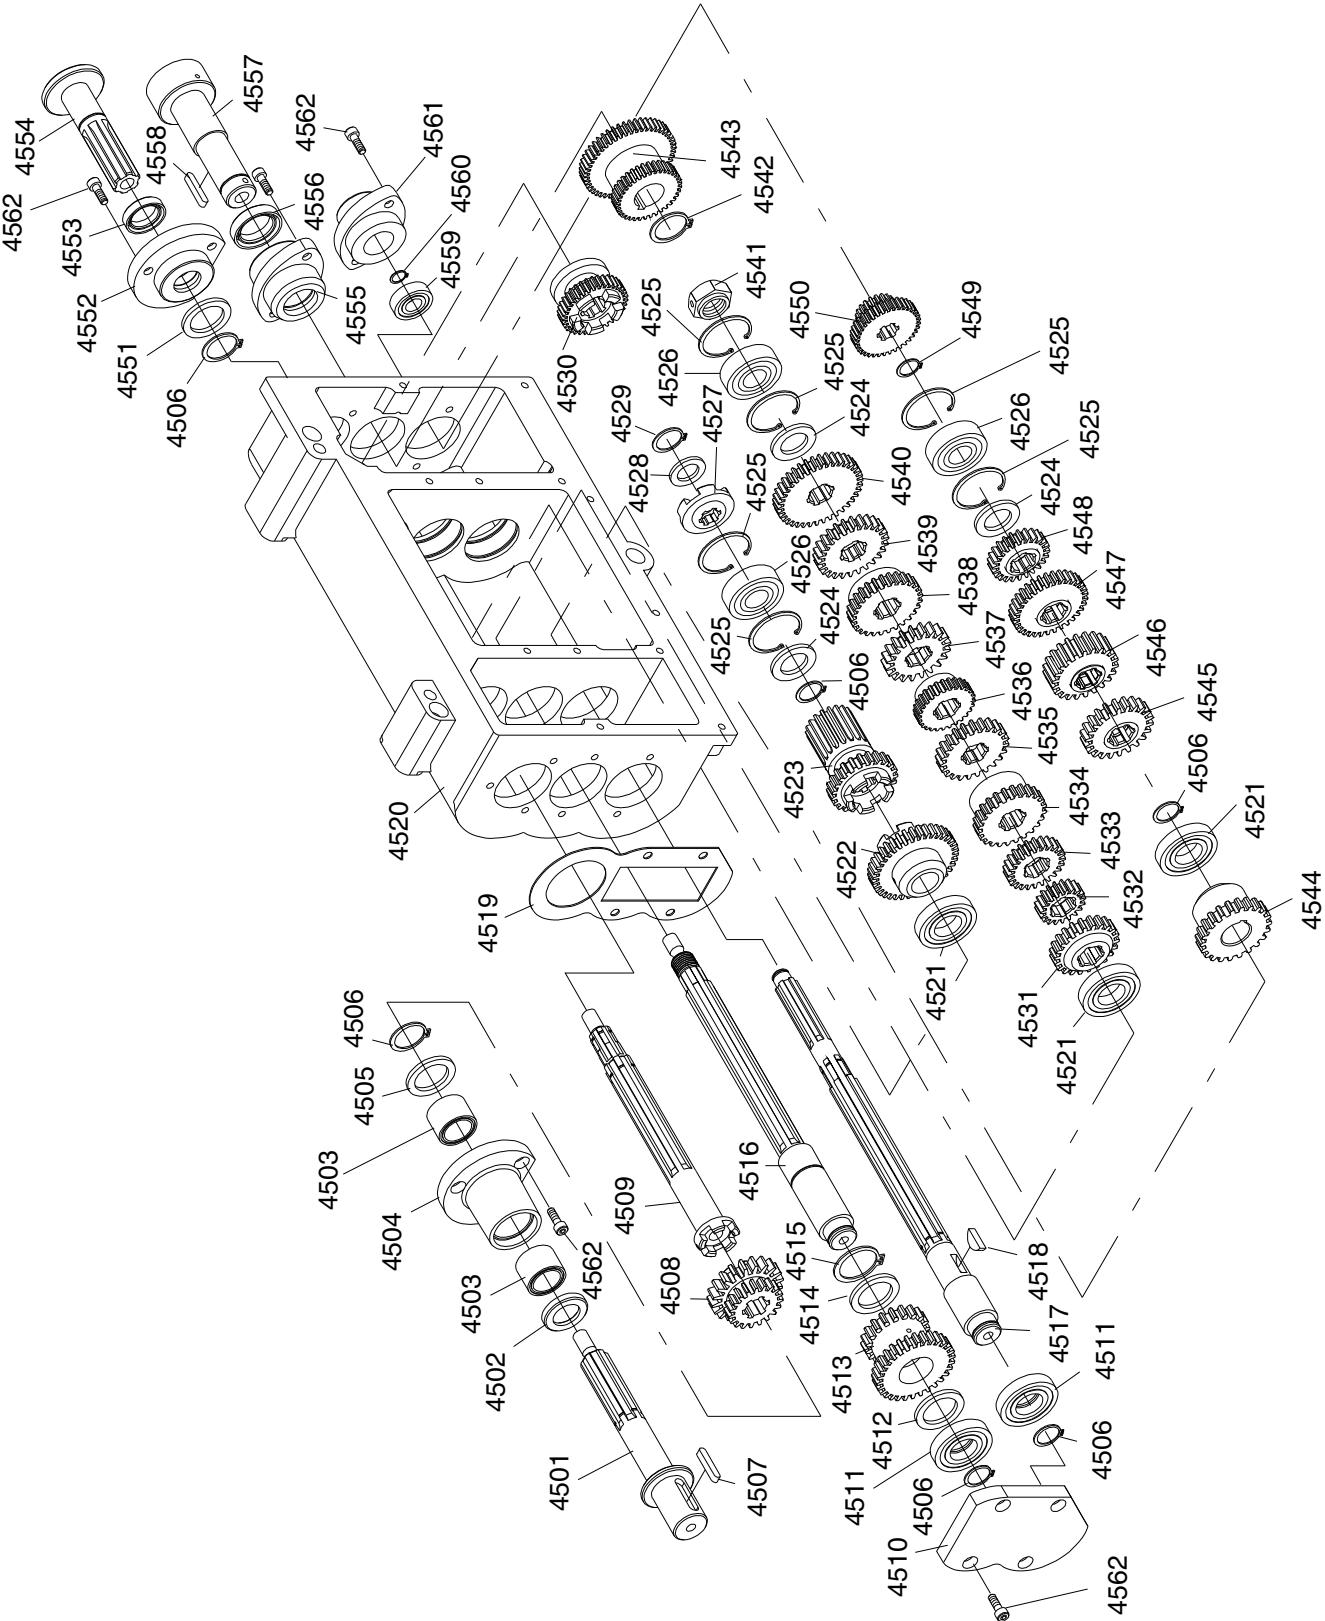

Gearbox (Leadscrew and Feedrod Drive)