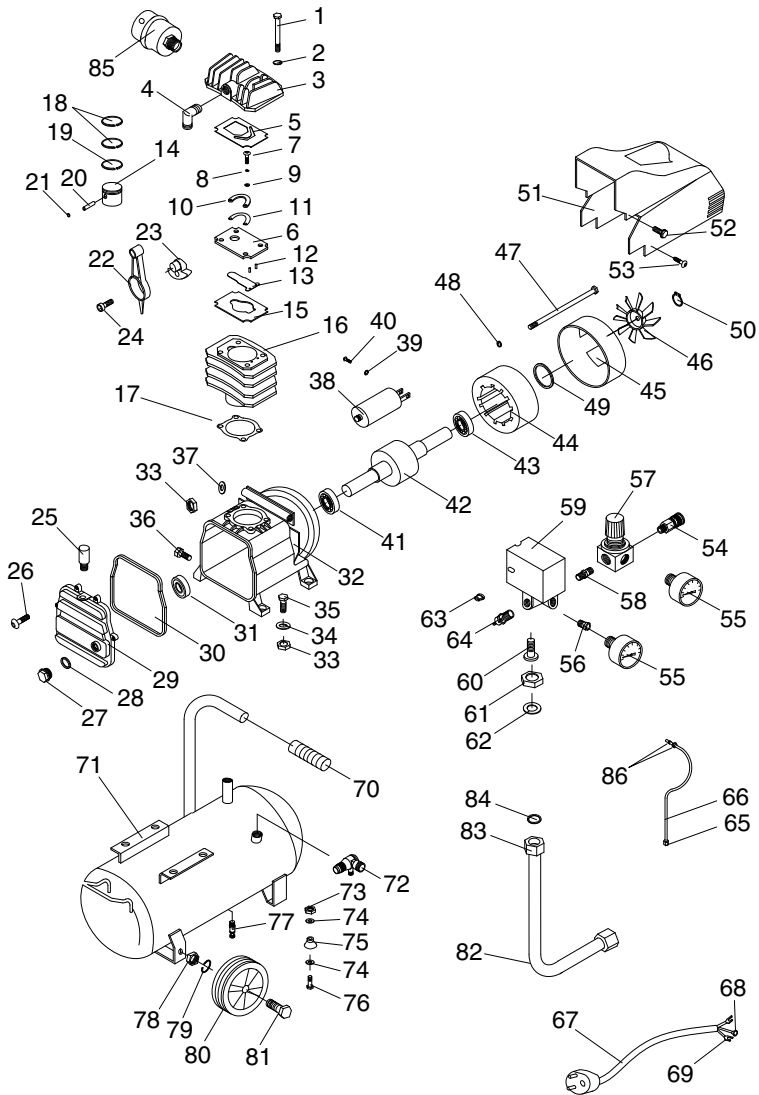

G0467 Parts Breakdown

G0467 Parts List

REF PART #	DESCRIPTION
1	P0467001 HEX BOLT M8-1.25 X 105
2	PLW04M LOCK WASHER 8MM
3	P0467003 CYLINDER HEAD
4	P0467004 EXHAUST ELBOW
5	P0467005 CYLINDER GASKET
6	P0467006 VALVE PLATE
7	PS07M PHLP HD SCR M4-.7 X 8
8	PLW02M LOCK WASHER 4MM
9	PW05M FLAT WASHER 4MM
10	P0467010 VALVE LIMITER
11	P0467011 VALVE REED
12	P0467012 POSITION PIN
13	P0467013 INLET VALVE
14	P0467014 PISTON
15	P0467015 CYLINDER GASKET UPPER
16	P0467016 CYLINDER
17	P0467017 CYLINDER GASKET LOWER
18	P0467018 COMPRESSION RING
19	P0467019 OIL RING
20	P0467020 PISTON PIN
21	PR03M EXT RETAINING RING 12MM
22	P0467022 CONNECTING ROD
23	P0467023 ECCENTRIC
24	PSB102M CAP SCREW M8-1.25 X 22 LH
25	P0467025 OIL FILL CAP
26	PS20M PHLP HD SCR M5-.8 X 15
27	P0467027 OIL SIGHT
28	P0467028 OIL SIGHT SEAL
29	P0467029 CRANKCASE COVER
30	P0467030 COVER SEAL
31	P0467031 OIL SEAL
32	P0467032 CRANKCASE
33	PN03M HEX NUT M8-1.25
34	PW01M FLAT WASHER 8MM
35	PB20M HEX BOLT M8-1.25 X 35
36	P0467036 OIL PLUG
37	PTLW03M INT TOOTH WASHER 8MM
38	P0467038 CAPACITOR 120MFD 250VAC
39	PLW09M LOCK WASHER 3MM
40	PS12M PHLP HD SCR M3-.5 X 6
41	P6204 BALL BEARING 6204
42	P0467042 ROTOR
43	P6202 BALL BEARING 6202