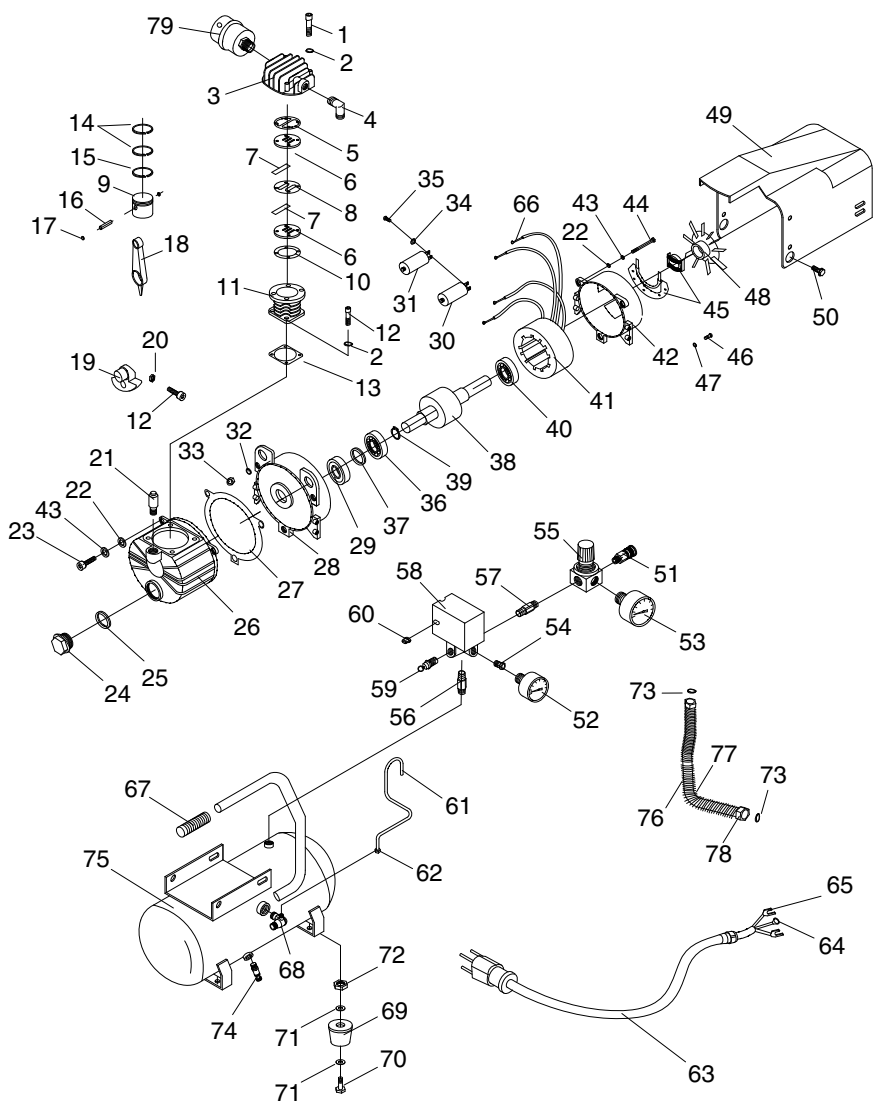

G0464 Parts Breakdown

G0464 Parts List

REF	PART #	DESCRIPTION	REF	PART #	DESCRIPTION
1	PSB07M	CAP SCREW M6-1 X 30	40	P6004	BALL BEARING 6004
2	PLW03M	LOCK WASHER 6MM	41	P0464041	STATOR 115V/60HZ
3	P0464003	CYLINDER HEAD	42	P0464042	MOTOR COVER REAR
4	P0464004	EXHAUST ELBOW	43	PLW01M	LOCK WASHER 5MM
5	P0464005	GASKET	44	PB151M	HEX BOLT M5-.8 X 35
6	P0464006	VALVE PLATE	45	P0464045	CENTRIFIGAL SWITCH
7	P0464007	VALVE REED	46	PS38M	PHLP HD SCR M4-.7 X 10
8	P0464008	GASKET LOWER	47	PLW02M	LOCK WASHER 4MM
9	P0464009	PISTON	48	P0464048	FAN
10	P0464010	GASKET LOWER	49	P0464049	SHROUD
11	P0464011	CYLINDER	50	PB96M	HEX BOLT M5-.8 X 10
12	PSB02M	CAP SCREW M6-1 X 20	51	P0464051	QUICK CONNECT-FEMALE
13	P0464013	GASKET LOWER	52	P0464052	PRESSURE GAUGE
14	P0464014	COMPRESSION RING	53	P0464053	PRESSURE GAUGE
15	P0464015	OIL RING	54	P0464054	FLANGE CONNECTOR
16	P0464016	PISTON PIN	55	P0464055	REGULATOR
17	P0464017	PIN CLIP	56	P0464056	CONNECTOR NPT 1/4 X 40MM
18	P0464018	CONNECTING ROD	57	P0464057	CONNECTOR NPT 1/4 X 48MM
19	P0464019	ECCENTRIC	58	P0464058	PRESSURE SWITCH
20	PN01M	HEX NUT M6-1	59	P0464059	SAFETY VALVE 140PSI
21	P0464021	OIL FILL CAP	60	P0464060	STRAIN RELIEF
22	PW02M	FLAT WASHER 5MM	61	P0464061	PRESSURE RELIEF TUBE
23	PSB15M	CAP SCREW M5-.8 X 20	62	P0464062	COMPRESSION NUT 1/8
24	P0464024	OIL SIGHT GAUGE 1/2	63	P0464063	POWER CORD 14 GA X 2
25	P0464025	OIL SIGHT GAUGE SEAL	64	P0464064	CABLE CONNECTOR (O)
26	P0464026	CRANKCASE	65	P0464065	CABLE CONNECTOR (U)
27	P0464027	CRANKCASE GASKET	67	P0464067	GRIP HANDLE
28	P0464028	MOTOR COVER FRONT	68	P0464068	CHECK VALVE 1/2 X 3/8
29	P0464029	OIL SEAL B16 X 35 X 7	69	P0464069	FOOT
30	P0464030	CAPACITOR 200 MFD 125 VAC	70	PB09M	HEX BOLT M8-1.25 X 20
31	P0464031	CAPACITOR 40 MFD 250 VAC	71	PW01M	FLAT WASHER 8MM
32	PW01M	FLAT WASHER 8MM	72	PN03M	HEX NUT M8-1.25
33	PN03M	HEX NUT M8 X 1.25	73	P0464073	COPPER WASHER 10MM
34	PLW09M	LOCK WASHER 3MM	74	P0464074	DRAIN VALVE NPT 1/4
35	PS12M	PHLP HD SCR M3-.5 X 6	75	P0464075	TANK 1.5 GAL
36	P6203	BALL BEARING 6203ZZ	76	P0464076	OUTLET TUBE
37	P0464037	SPACER	77	P0464077	FIN TUBING
38	P0464038	ROTOR	78	P0464078	COMPRESSION NUT 3/8
39	PR18M	EXT RETAINING RING 17MM	79	P0464079	AIR FILTER KIT