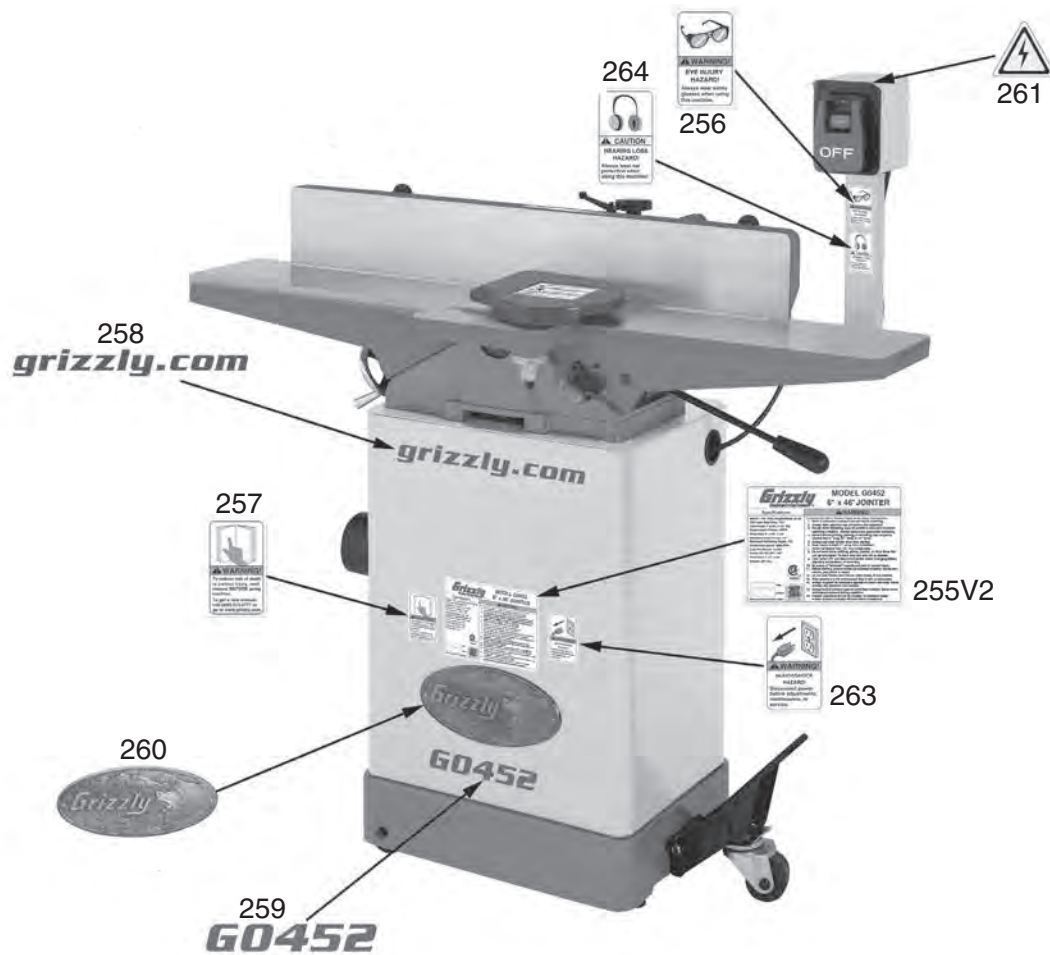

G0452 Labels

REF	PART #	DESCRIPTION
255V2	P0452255V2	MACHINE ID LABEL CSA V2.08.12
256	P0452256	SAFETY GLASSES LABEL
257	P0452257	READ MANUAL LABEL
258	P0452258	GRIZZLY.COM LABEL 9-3/4 X 2
259	P0452259	MODEL NUMBER LABEL

REF	PART #	DESCRIPTION
260	P0452260	GRIZZLY NAMEPLATE, SMALL
261	P0452261	ELECTRICITY LABEL
263	P0452263	DISCONNECT LABEL
264	P0452264	EAR PROTECTION LABEL