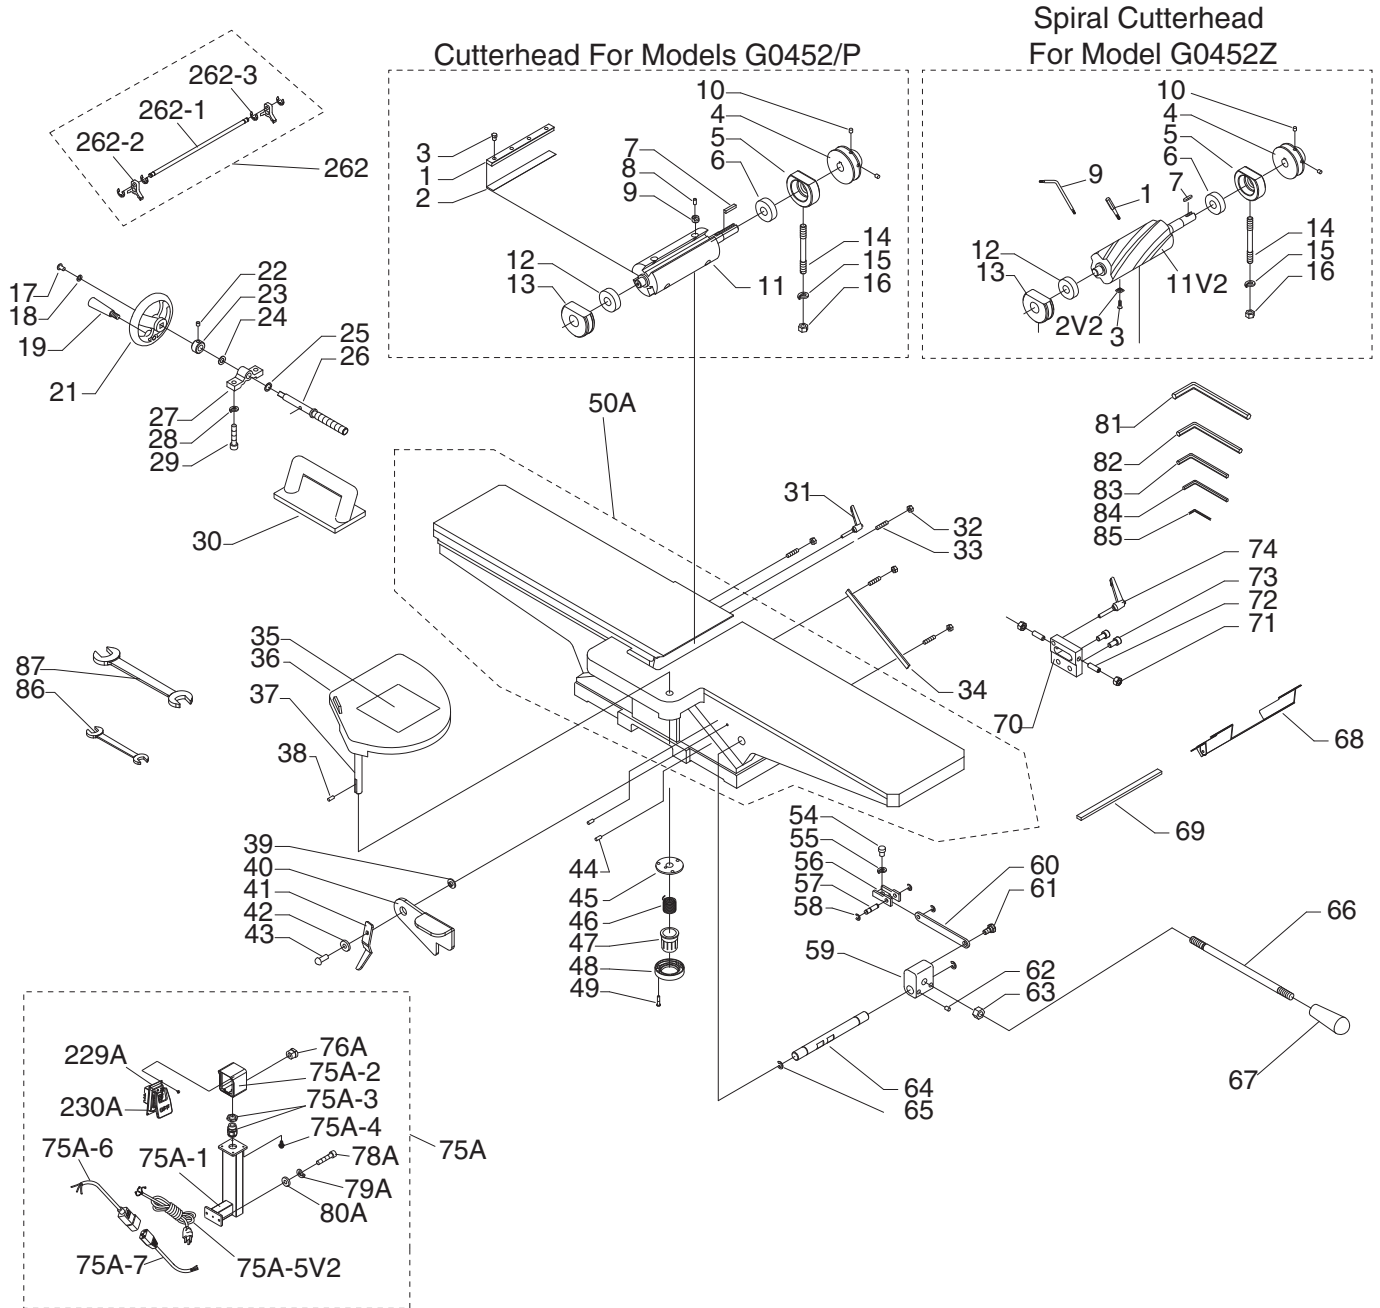

SECTION 9: PARTS

Table

Please Note: We do our best to stock replacement parts whenever possible, but we cannot guarantee that all parts shown here are available for purchase. Call (800) 523-4777 or visit our online parts store at www.grizzly.com to check for availability.

G0452 Table

REF	PART #	DESCRIPTION
1	P0452001	GIB
1	P0452Z001	DRIVER BIT TORX T20
2	P0452002	KNIVES 6 X 5/8 X 1/8 3-PC SET
2V2	P0452Z002V2	INDEXABLE CARBIDE INSERT 10PK
3	P0452003	GIB SCREW
3	P0452Z003	INSERT SCREW TORX T20 M6-1 X 15
4	P0452004	CUTTERHEAD PULLEY
5	P0452005	RIGHT PILLOW BLOCK
6	P0452006	BALL BEARING 6203-2RS
7	P0452007	KEY 5 X 5 X 30
8	P0452008	SET SCREW M5-.8 X 12
9	P0452009	CUTTERHEAD NUT
9	P0452Z009	L-WRENCH TORX T20
10	P0452010	SET SCREW M6-1 X 10
11	P0452011	CUTTERHEAD 6" 3-KNIFE
11V2	P0452Z011V2	SPIRALCUTTERHEAD 6" V2.04.15
12	P0452012	BALL BEARING 6202-2RS
13	P0452013	LEFT PILLOW BLOCK
14	P0452014	STUD-DE M10-1.5 X 100, 24
15	P0452015	LOCK WASHER 10MM
16	P0452016	HEX NUT M10-1.5
17	P0452017	BUTTON HD CAP SCR M6-1 X 12
18	P0452018	FLAT WASHER 6MM
19	P0452019	HANDLE
21	P0452021	HANDWHEEL
22	P0452022	SET SCREW M6-1 X 6
23	P0452023	LOCK COLLAR
24	P0452024	BRASS SPACER
25	P0452025	BRASS SPACER
26	P0452026	LEADSCREW
27	P0452027	LEADSCREW BRACKET
28	P0452028	LOCK WASHER 8MM
29	P0452029	CAP SCREW M8-1.25 X 50
30	P0452030	PUSH BLOCK
31	P0452031	LOCK HANDLE
32	P0452032	HEX NUT M6-1
33	P0452033	SET SCREW M6-1 X 25
34	P0452034	TABLE GIB
35	P0452035	CUTTERHEAD GUARD LABEL
36	P0452036	CUTTERHEAD GUARD
37	P0452037	POST W/SLOT
38	P0452038	SET SCREW M3-.5 X 10
39	P0452039	SPACER
40	P0452040	INFEED TABLE STOP
41	P0452041	POINTER
42	P0452042	FLAT WASHER 4MM
43	P0452043	BUTTON HD CAP SCR M4-.7 X 16
44	P0452044	ROLL PIN 4 X 20
45	P0452045	END PLATE
46	P0452046	TORSION SPRING
47	P0452047	SPRING HOUSING
48	P0452048	RETAINER
49	P0452049	BUTTON HD CAP SCR M4-.7 X 16

REF	PART #	DESCRIPTION
50A	P0452050A	TABLE ASSY W/BASE
54	P0452054	CAP SCREW M8-1.25 X 15
55	P0452055	LOCK WASHER 8MM
56	P0452056	PIVOT ARM BRACKET
57	P0452057	CAPTIVE PIN
58	P0452058	EXT RETAINING RING 5MM
59	P0452059	LEVER HUB
60	P0452060	PIVOT LINK
61	P0452061	PIVOT LINK STEP BOLT
62	P0452062	SET SCREW M8-1.25 X 8
63	P0452063	HEX NUT M12-1.75
64	P0452064	INFEED PIVOT SHAFT
65	P0452065	E-CLIP 12MM
66	P0452066	LEVER ROD
67	P0452067	HANDLE
68	P0452068	DUST CHUTE
69	P0452069	SEAL
70	P0452070	CLAMP PLATE
71	P0452071	HEX NUT M8-1.25
72	P0452072	SET SCREW M8-1.25 X 25
73	P0452073	CAP SCREW M8-1.25 X 16
74	P0452074	LOCK LEVER
75	P0452075	SWITCH MOUNTING BRACKET V1.03.05
75A	P0452075A	CONTROL PEDESTAL ASSY V2.07.07
75A-1	P0452075A-1	PEDESTAL ARM V2.07.07
75A-2	P0452075A-2	SWITCH BOX V2.07.07
75A-3	P0452075A-3	STRAIN RELIEF 13.5MM V2.07.07
75A-4	P0452075A-4	FLANGE BOLT M6-1 X 16
75A-5	P0452075A-5	POWER CORD 14G 3W 72" 5-15P
75A-6	P0452075A-6	SWITCH CORD
75A-7	P0452075A-7	MOTOR CORD
76	P0452076	STRAIN RELIEF V1.03.05
76A	P0452076A	STRAIN RELIEF V2.07.07
77	P0452077	BUTTON HD CAP SCR M5-.8 X 12
78	P0452078	CAP SCREW M10-1.5 X 25
78A	P0452078A	CAP SCREW M8-1.25 X 25
79	P0452079	LOCK WASHER 10MM
79A	P0452079A	LOCK WASHER 8MM
80	P0452080	FLAT WASHER 10MM
80A	P0452080A	FLAT WASHER 8MM
81	P0452081	HEX WRENCH 8MM
82	P0452082	HEX WRENCH 6MM
83	P0452083	HEX WRENCH 4MM
84	P0452084	HEX WRENCH 3MM
85	P0452085	HEX WRENCH 2.5MM
86	P0452086	WRENCH 8 X 10MM OPEN-END
87	P0452087	WRENCH 12 X 14MM OPEN-END
229A	P0452229A	SWITCH PLATE V2.07.07
230A	P0452230A	START/STOP SWITCH KEDU HY56 V2.07.07
262	P0452262	KNIFE SETTING JIG ASSEMBLY
262-1	P0452262-1	KNIFE JIG ROD
262-1	P0452262-1	KNIFE JIG ROD
262-3	P0452262-3	E-CLIP 9MM