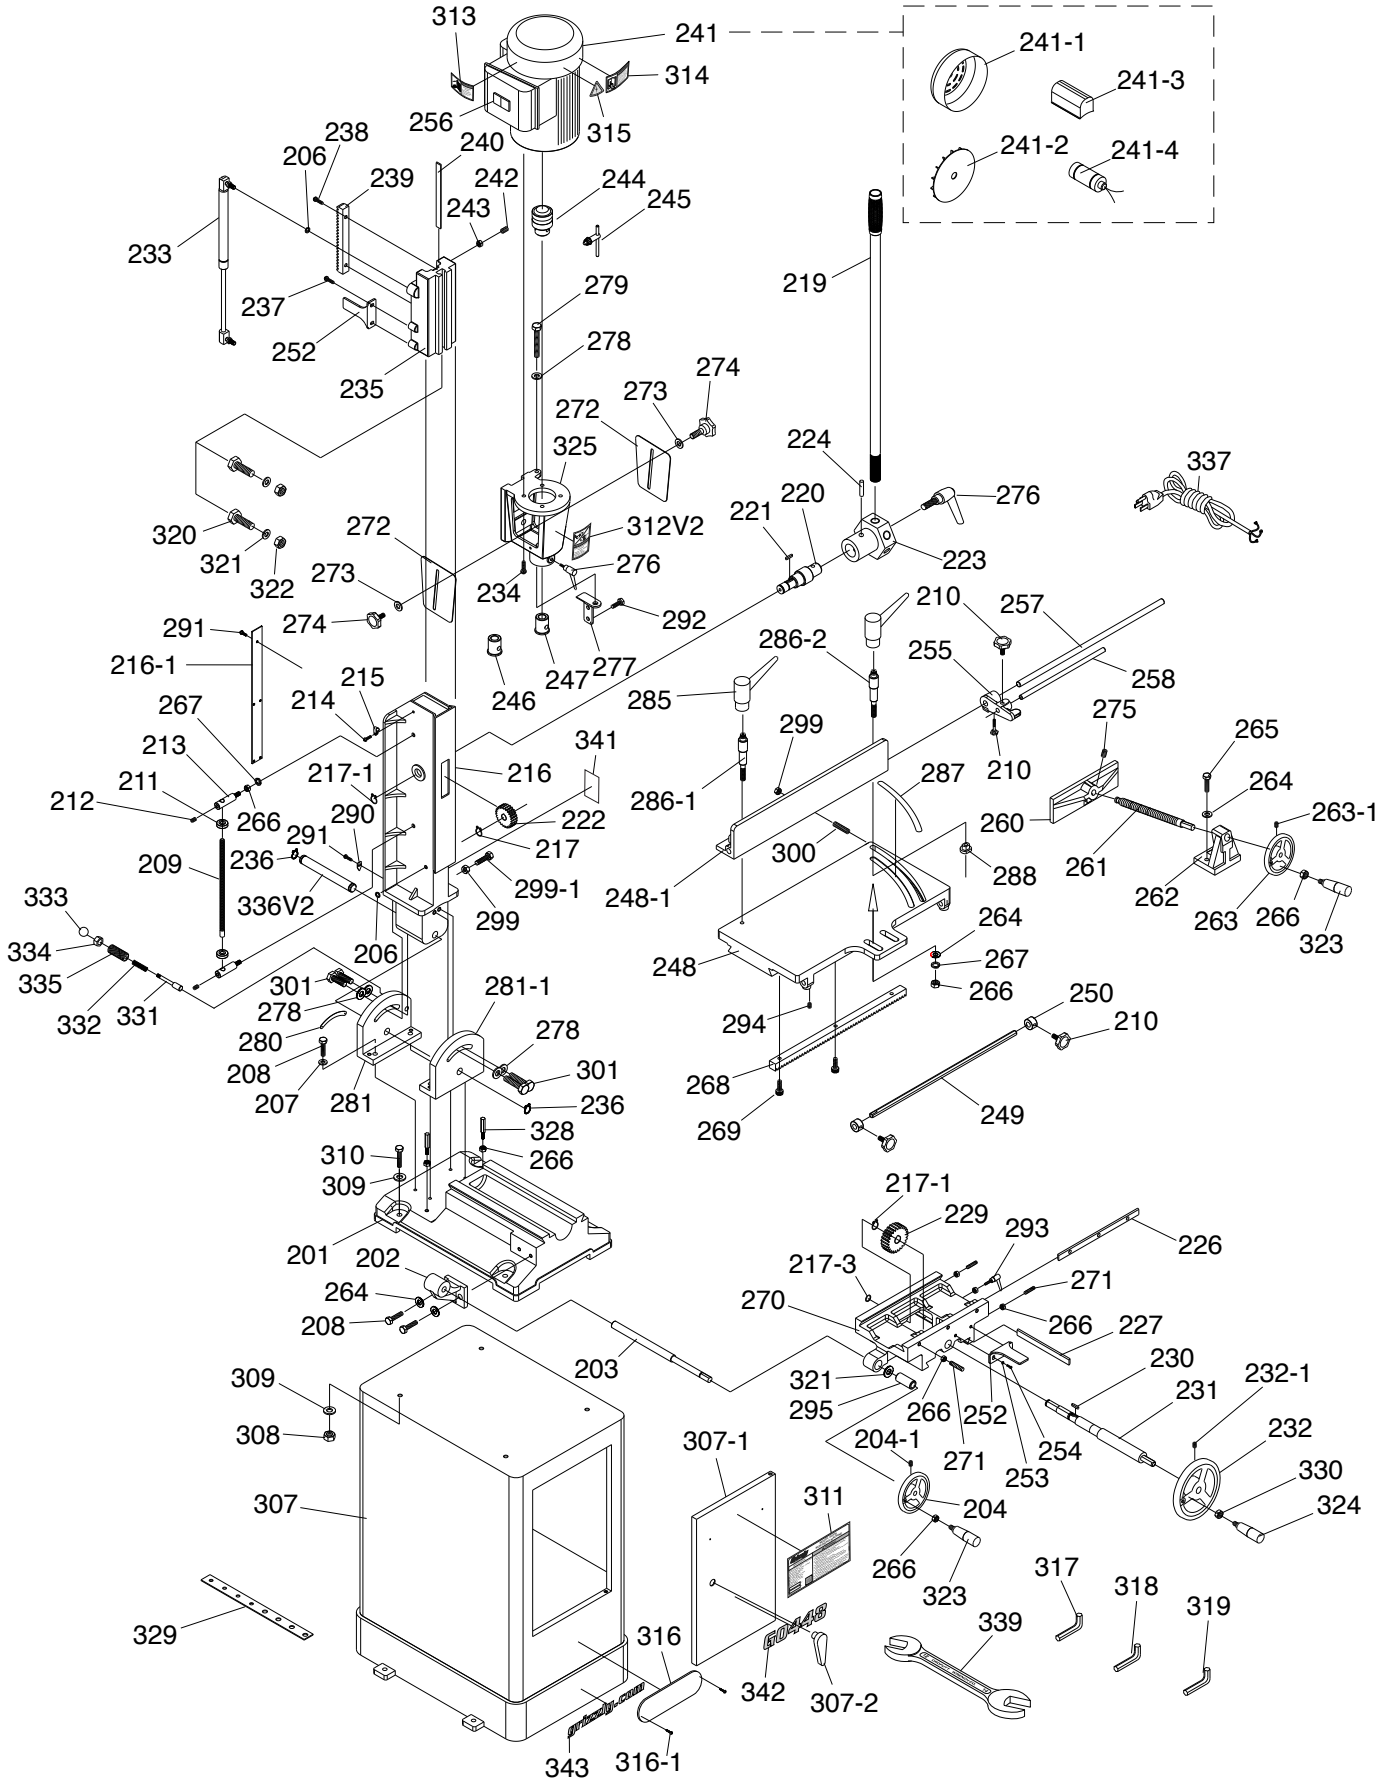

Parts Breakdown

Parts List

REF	PART #	DESCRIPTION
201	P0448201	BASE
202	P0448202	ADJUSTING BAR
203	P0448203	ROD SCREW
204	P0448204	HANDWHEEL
204-1	P0448204-1	SET SCREW 5/16-18 X 3/8
206	P0448206	LOCK WASHER 8MM
207	P0448207	FLAT WASHER 5/16
208	P0448208	HEX BOLT 5/16-18 X 1
209	P0448209	DEPTH STOP BAR
210	P0448210	KNOB 5/16-18 X 3/4"
211	P0448211	ADJUSTING SLEEVE
212	P0448212	SET SCREW 1/4-20 X 3/8
213	P0448213	BAR
214	P0448214	PHLP HD SCR 1/4-20 X 3/8
215	P0448215	CORD CLAMP
216	P0448216	COLUMN
216-1	P0448216-1	COLUMN COVER
217	P0448217	EXT RETAINING RING 19MM
217-1	P0448217-1	EXT RETAINING RING 20MM
217-3	P0448217-3	EXT RETAINING RING 15MM
219	P0448219	HANDLE W/GRIP
220	P0448220	HANDLE SHAFT
221	P0448221	KEY 6 X 6 X 20
222	P0448222	GEAR
223	P0448223	HANDLE BODY
224	P0448224	ROLL PIN 8 X 50
226	P0448226	GIB
227	P0448227	GIB
229	P0448229	GEAR
230	P0448230	KEY 5 X 5 X 16
231	P0448231	GEAR SHAFT
232	P0448232	HANDWHEEL
232-1	P0448232-1	SET SCREW 5/16-18 X 3/4
233	P0448233	GAS SPRING W/BALL FITTING
234	P0448234	PHLP HD SCR 1/4-20 X 1
235	P0448235	HEAD BODY
236	P0448236	EXT RETAINING RING 16MM
237	P0448237	PHLP HD SCR 1/4-20 X 5/8
238	P0448238	PHLP HD SCR 1/4-20 X 5/8
239	P0448239	RACK
240	P0448240	GIB
241	P0448241	MOTOR 1.5HP 110V/220V 1-PH
241-1	P0448241-1	FAN COVER
241-2	P0448241-2	FAN
241-3	P0448241-3	CAPACITOR COVER
241-4	P0448241-4	R CAPACITOR 30M 350VAC 1-1/2 X 3-1/2
242	P0448242	SET SCREW 5/16-18 X 3/4
243	P0448243	HEX NUT 5/16-18
244	P0448244	CHUCK 1.5-13MM 1/2-20UNF
245	P0448245	CHUCK KEY
246	P0448246	BUSHING 5/8
247	P0448247	BUSHING 3/4
248	P0448248	TABLE