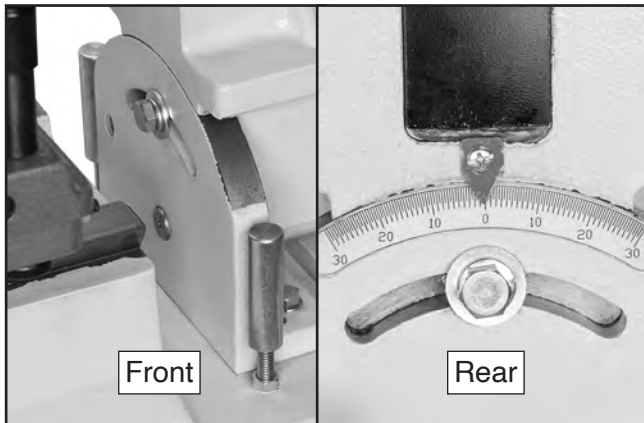

Old Head Tilt Bolts