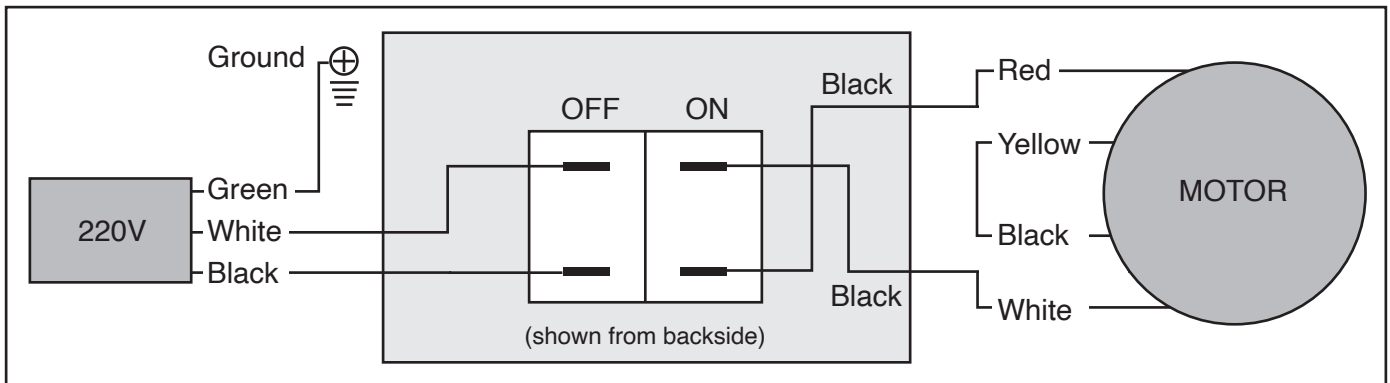

For questions or help, contact our Tech Support at (570) 546-9663 or techsupport@grizzly.com.

Old Head Tilt Bolts

New Head Tilt Bolts

Revised 220V Wiring Diagram

COPYRIGHT © NOVEMBER, 2023 BY GRIZZLY INDUSTRIAL, INC.
**WARNING: NO PORTION OF THIS MANUAL MAY BE REPRODUCED IN ANY SHAPE
OR FORM WITHOUT THE WRITTEN APPROVAL OF GRIZZLY INDUSTRIAL, INC.**
#CS22960 PRINTED IN TAIWAN