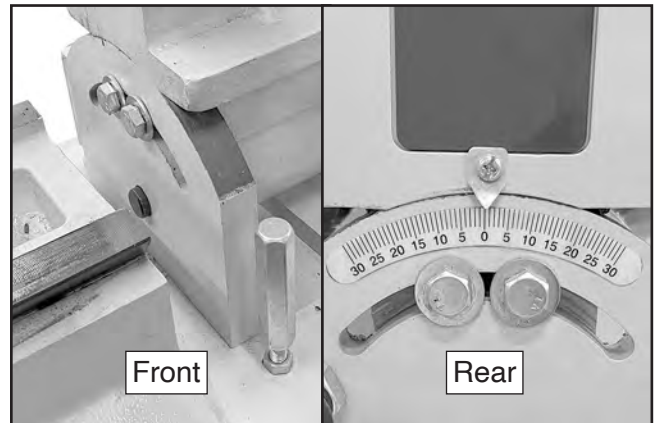

New Head Tilt Bolts