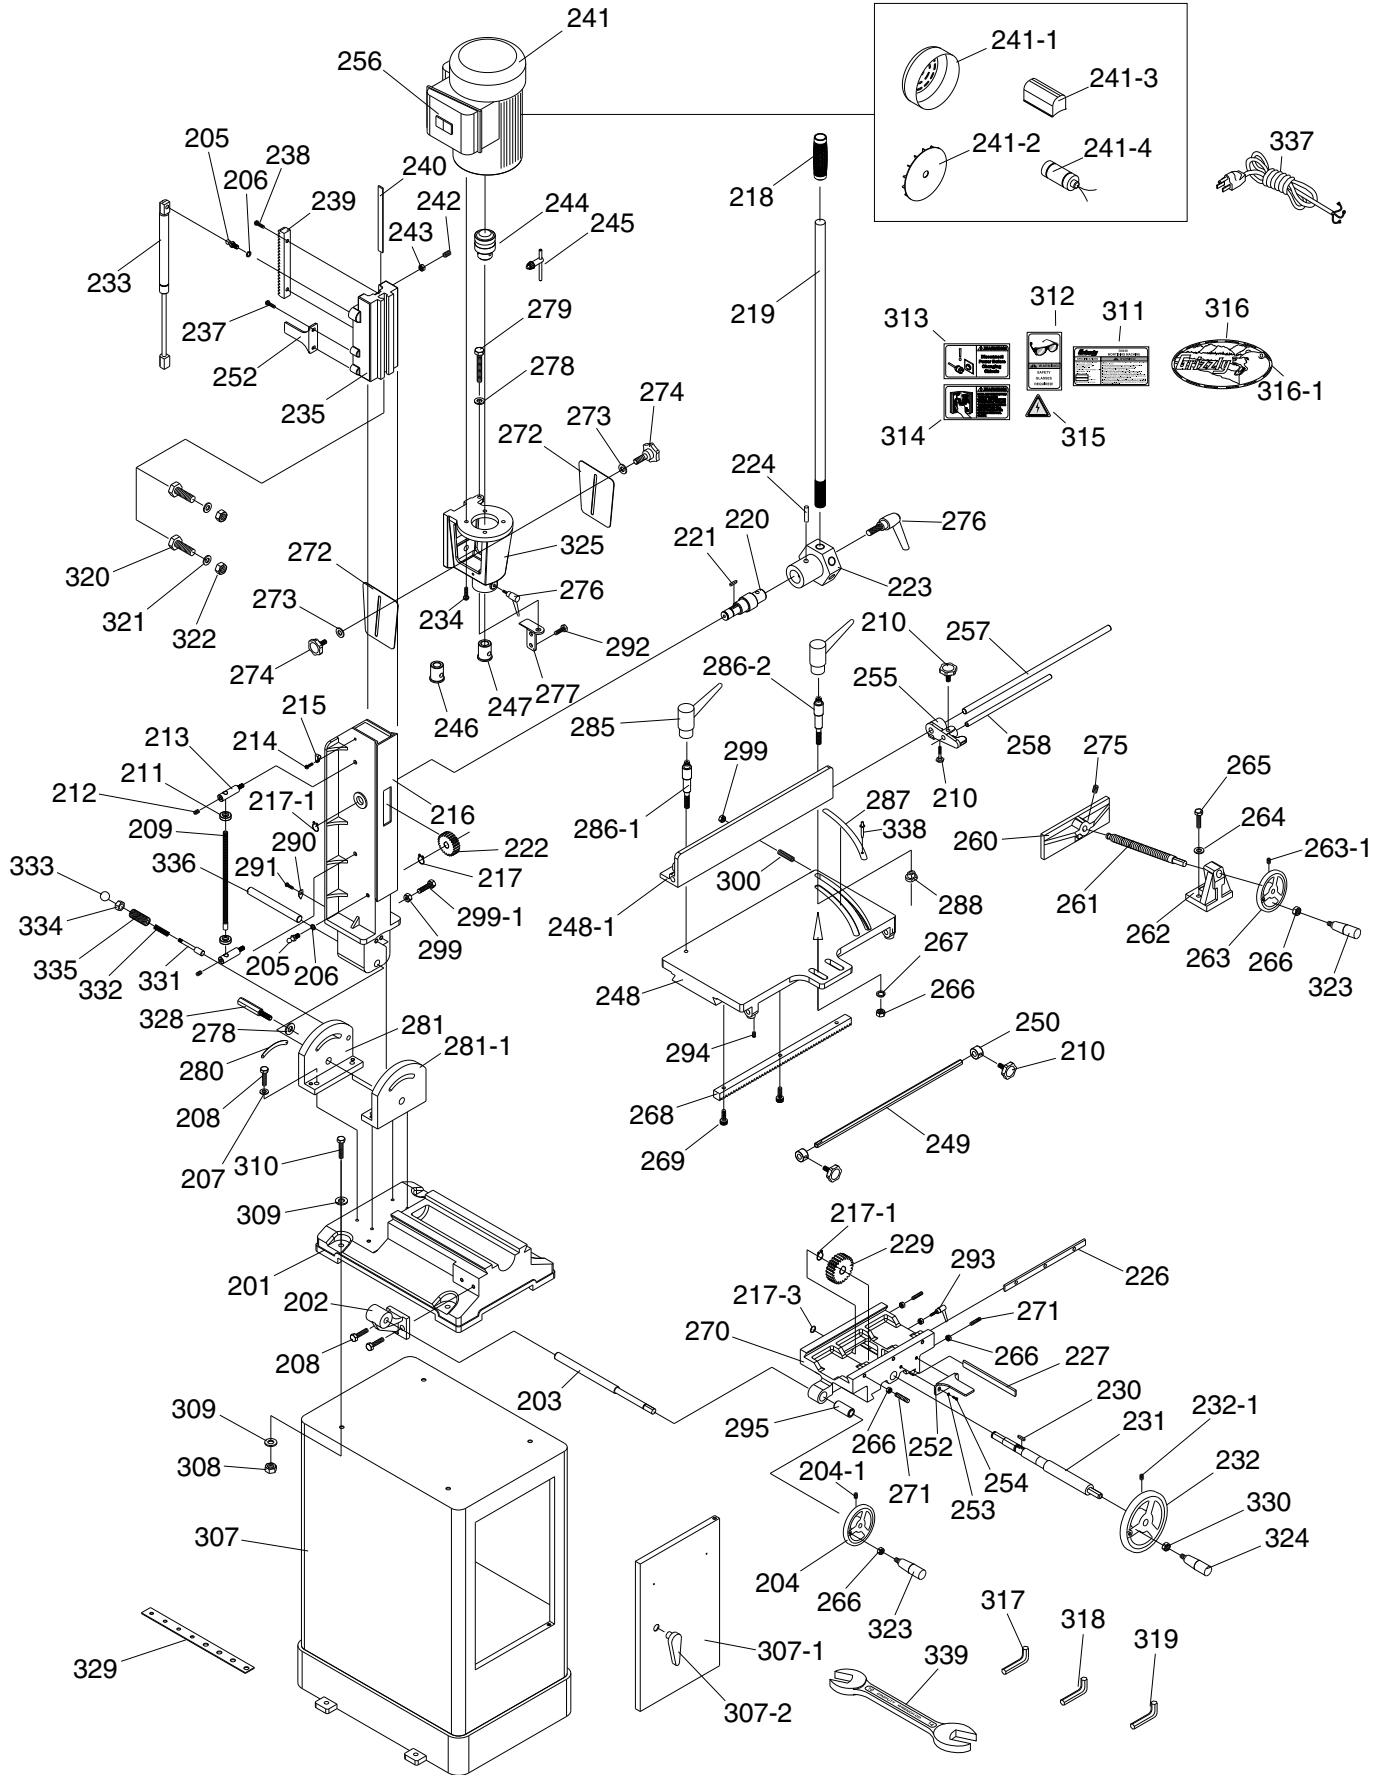

Parts Breakdown

Parts List

REF	PART #	DESCRIPTION
201	P0448201	BASE
202	P0448202	ADJUSTING BAR
203	P0448203	ROD SCREW
204	P0448204	HANDWHEEL
204-1	P0448204-1	SET SCREW 5/16-18 X 3/8
205	P0448205	BALL FITTING
206	P0448206	LOCK WASHER 8MM
207	P0448207	FLAT WASHER 5/16
208	P0448208	HEX BOLT 5/16-18 X 1
209	P0448209	DEPTH STOP BAR
210	P0448210	KNOB 5/16-18 X 3/4"
211	P0448211	ADJUSTING SLEEVE
212	P0448212	SET SCREW 1/4-20 X 3/8
213	P0448213	BAR
214	P0448214	PHLP HD SCR 1/4-20 X 3/8
215	P0448215	CORD CLAMP
216	P0448216	COLUMN
217	P0448217	EXT RETAINING RING 19MM
217-1	P0448217-1	EXT RETAINING RING 20MM
217-2	P0448217-2	EXT RETAINING RING 17MM
217-3	P0448217-3	EXT RETAINING RING 15MM
218	P0448218	HANDLE GRIP
219	P0448219	HANDLE
220	P0448220	HANDLE SHAFT
221	P0448221	SHAFT KEY
222	P0448222	GEAR
223	P0448223	HANDLE BODY
224	P0448224	ROLL PIN 8 X 50
225	P0448225	EXT RETAINING RING 15MM
226	P0448226	GIB
227	P0448227	GIB
229	P0448229	GEAR
230	P0448230	KEY 5 X 5 X 16
231	P0448231	GEAR SHAFT
232	P0448232	HANDWHEEL
232-1	P0448232-1	SET SCREW 5/16-18 X 3/4
233	P0448233	GAS SPRING
234	P0448234	PHLP HD SCR 1/4-20 X 1
235	P0448235	HEAD BODY
237	P0448237	PHLP HD SCR 1/4-20 X 5/8
238	P0448238	PHLP HD SCR 1/4-20 X 5/8
239	P0448239	RACK
240	P0448240	GIB
241	P0448241	MOTOR
241-1	P0448241-1	FAN COVER
241-2	P0448241-2	FAN
241-3	P0448241-3	CAPACITOR COVER
241-4	P0448241-4	CAPACITOR 30M 350VAC
242	P0448242	SET SCREW 5/16-18 X 3/4
243	P0448243	HEX NUT 5/16-18
244	P0448244	CHUCK 1.5-13MM 1/2-20UNF

REF	PART #	DESCRIPTION
245	P0448245	CHUCK KEY
246	P0448246	BUSHING 5/8
247	P0448247	BUSHING 3/4
248	P0448248	TABLE
248-1	P0448248-1	FENCE
249	P0448249	THREADED SHAFT
250	P0448250	ADJUSTING SLEEVE
252	P0448252	LONG STOP PLATE
253	P0448253	LOCK WASHER 1/4
254	P0448254	CAP SCREW 1/4-20 X 5/8
255	P0448255	LONG STOP BODY
256	P0448256	SWITCH
257	P0448257	LONG STOP BAR A
258	P0448258	LONG STOP BAR B
260	P0448260	VICE PLATE
261	P0448261	SCREW ROD
262	P0448262	VICE BODY
263	P0448263	HANDWHEEL
263-1	P0448263-1	SET SCREW 5/16-18 X 3/8
264	P0448264	FLAT WASHER 5/16
265	P0448265	HEX BOLT 5/16-18 X 1-3/4
266	P0448266	HEX NUT 5/16-18
267	P0448267	LOCK WASHER 5/16
268	P0448268	RACK
269	P0448269	CAP SCREW 5/16-18 X 5/8
270	P0448270	SLIDE BODY
271	P0448271	SET SCREW 5/16-18 X 5/8
272	P0448272	CHUCK COVER
273	P0448273	FLAT WASHER 1/4
274	P0448274	KNOB 1/4-20 X 1/2
275	P0448275	SET SCREW 1/4-20 X 3/4
276	P0448276	LOCK HANDLE 5/16-18 X 1
277	P0448277	ADJUSTING BRACKET
278	P0448278	FLAT WASHER 3/8
279	P0448279	HEX BOLT 3/8-16 X 5
280	P0448280	SCALE
281	P0448281	TRUNNION BRACKET(FRONT)
281-1	P0448281-1	TRUNNION BRACKET(REAR)
285	P0448285	LOCK HANDLE
286-1	P0448286-1	LOCK HANDLE SHAFT (SHORT)
286-2	P0448286-2	LOCK HANDLE SHAFT (LONG)
287	P0448287	SCALE
288	P0448288	SPECIAL NUT M10-1.5
290	P0448290	POINTER
291	P0448291	PHLP HD SCR 10-24 X 3/8
292	P0449292	HEX BOLT 5/16-18 X 1
293	P0448293	LOCK HANDLE 5/16 X 18 X 1-1/2
294	P0448294	SET SCREW 1/4-20 X 3/8
295	P0448295	SLEEVE
299	P0448299	HEX NUT 1/4-20
299-1	P0448299-1	HEX BOLT 1/4-20 X 3/4